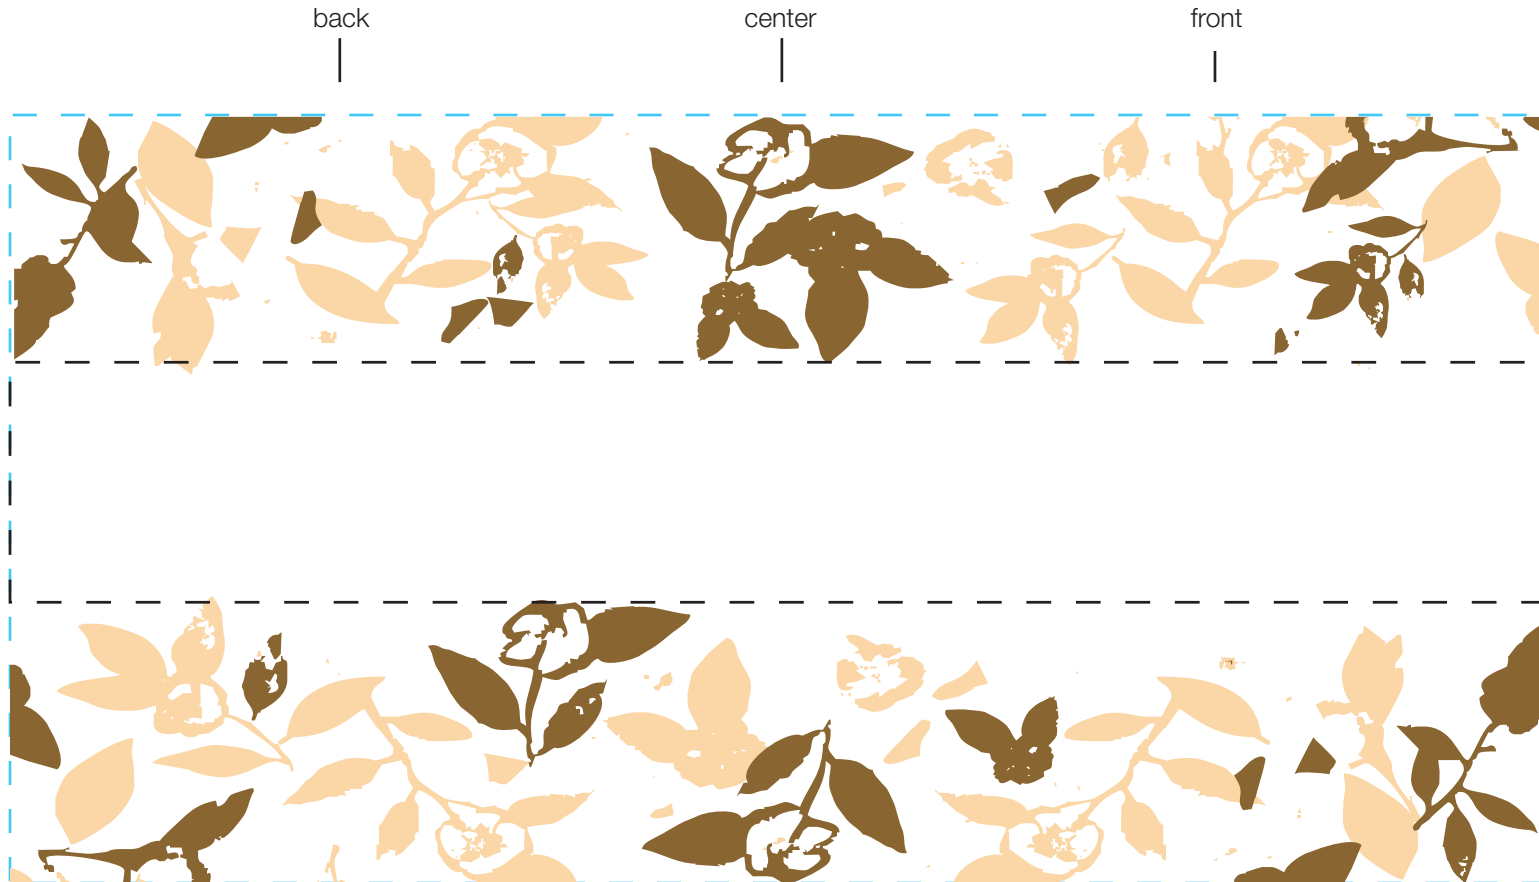

design template
imprint at 100%

design #202

20 oz classic

AVAILABLE BOTTLE IMPRINT AREA (DASHED BLUE LINE) = 4"H X 8"W

AVAILABLE LOGO IMPRINT AREA (DASHED BLACK LINE) = 1.25"H X 8"W

ALTERING COLORS:
PLEASE DESIGNATE PMS # TO CORRESPONDING COLOR #.
PLEASE DO NOT CHANGE AMOUNT OF COLORS IN DESIGN

pms 720
(color #1)

pms 7505
(color #2)

NOT A PROOF. FOR CONCEPT PURPOSES ONLY.

item#: