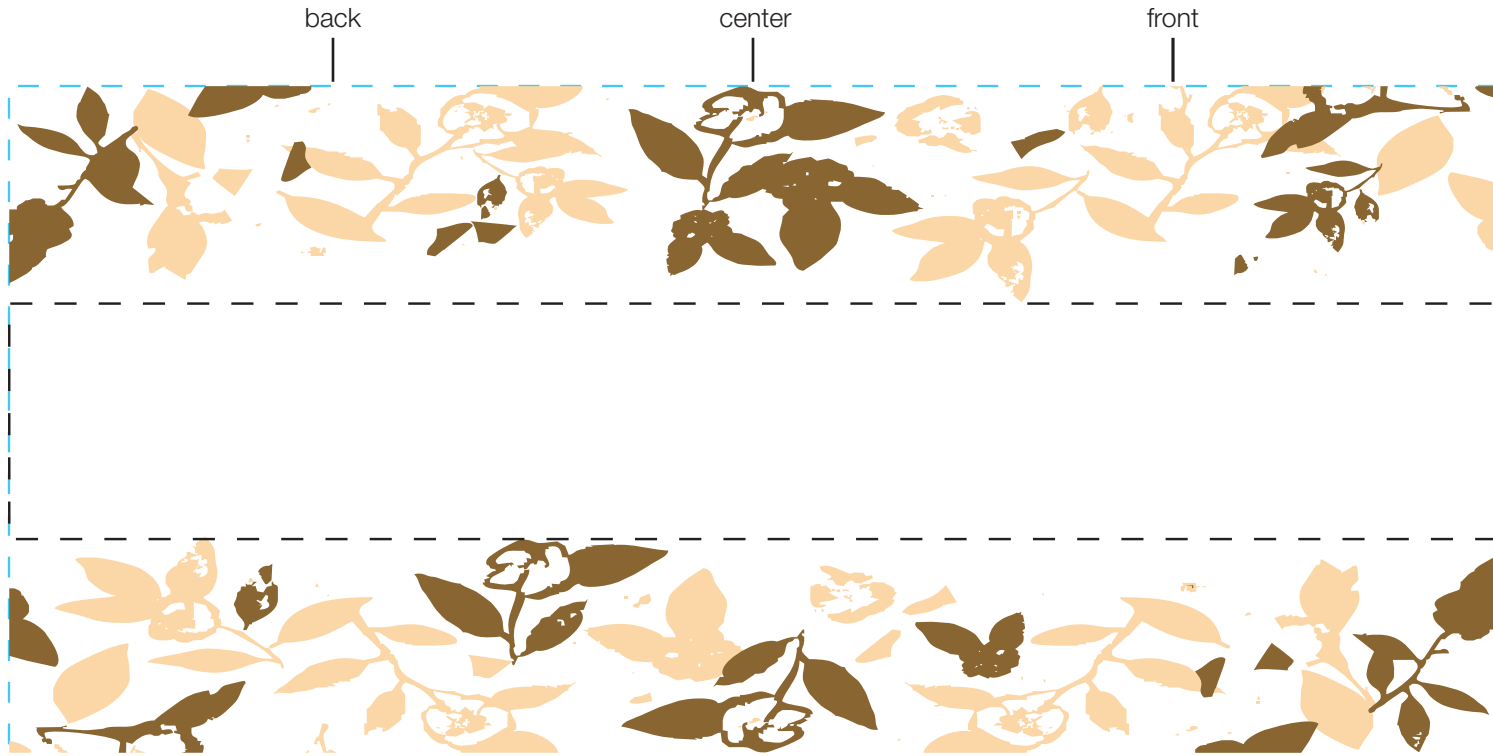

design template
imprint at 100%

design # 202

18oz bolt

AVAILABLE BOTTLE IMPRINT AREA (DASHED BLUE LINE) = 3.5"H X 7.75"W

AVAILABLE LOGO IMPRINT AREA (DASHED BLACK LINE) = 1.22"H X 7.75"W

ALTERING COLORS:
PLEASE DESIGNATE PMS # TO CORRESPONDING COLOR #.
PLEASE DO NOT CHANGE AMOUNT OF COLORS IN DESIGN

NOT A PROOF. FOR CONCEPT PURPOSES ONLY.

pms 720
(color #1)

pms 7505
(color #2)

item#: