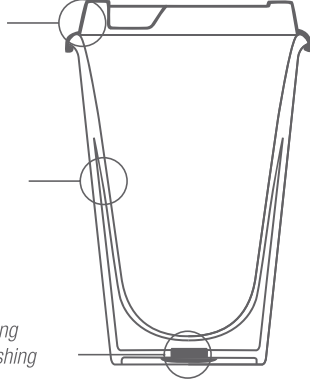

## terra 11 oz

\$6.99<sup>(c)</sup>

*silicone lid:*

- helps keep your beverage hot or cold
- helps prevent spills while at work, at home, or on the go!

*double wall porcelain:*

- traps air for insulation
- hot or cold beverage

*silicone stopper:*

- prevents water from entering the hollow cavity when washing

terra - 11 oz

*glossy double wall porcelain*

<i>price per item</i>	<i>quantity</i>			<i>imprint area</i>		
<i>one color imprint</i>	36	72	144-2015	<i>h x w x wrap"</i>	<i>pk</i>	<i>wt#</i>
2201, 2288, 2214	8.99	7.99	6.99	2-1/2 x 2-3/4 x 7-3/4	12	14