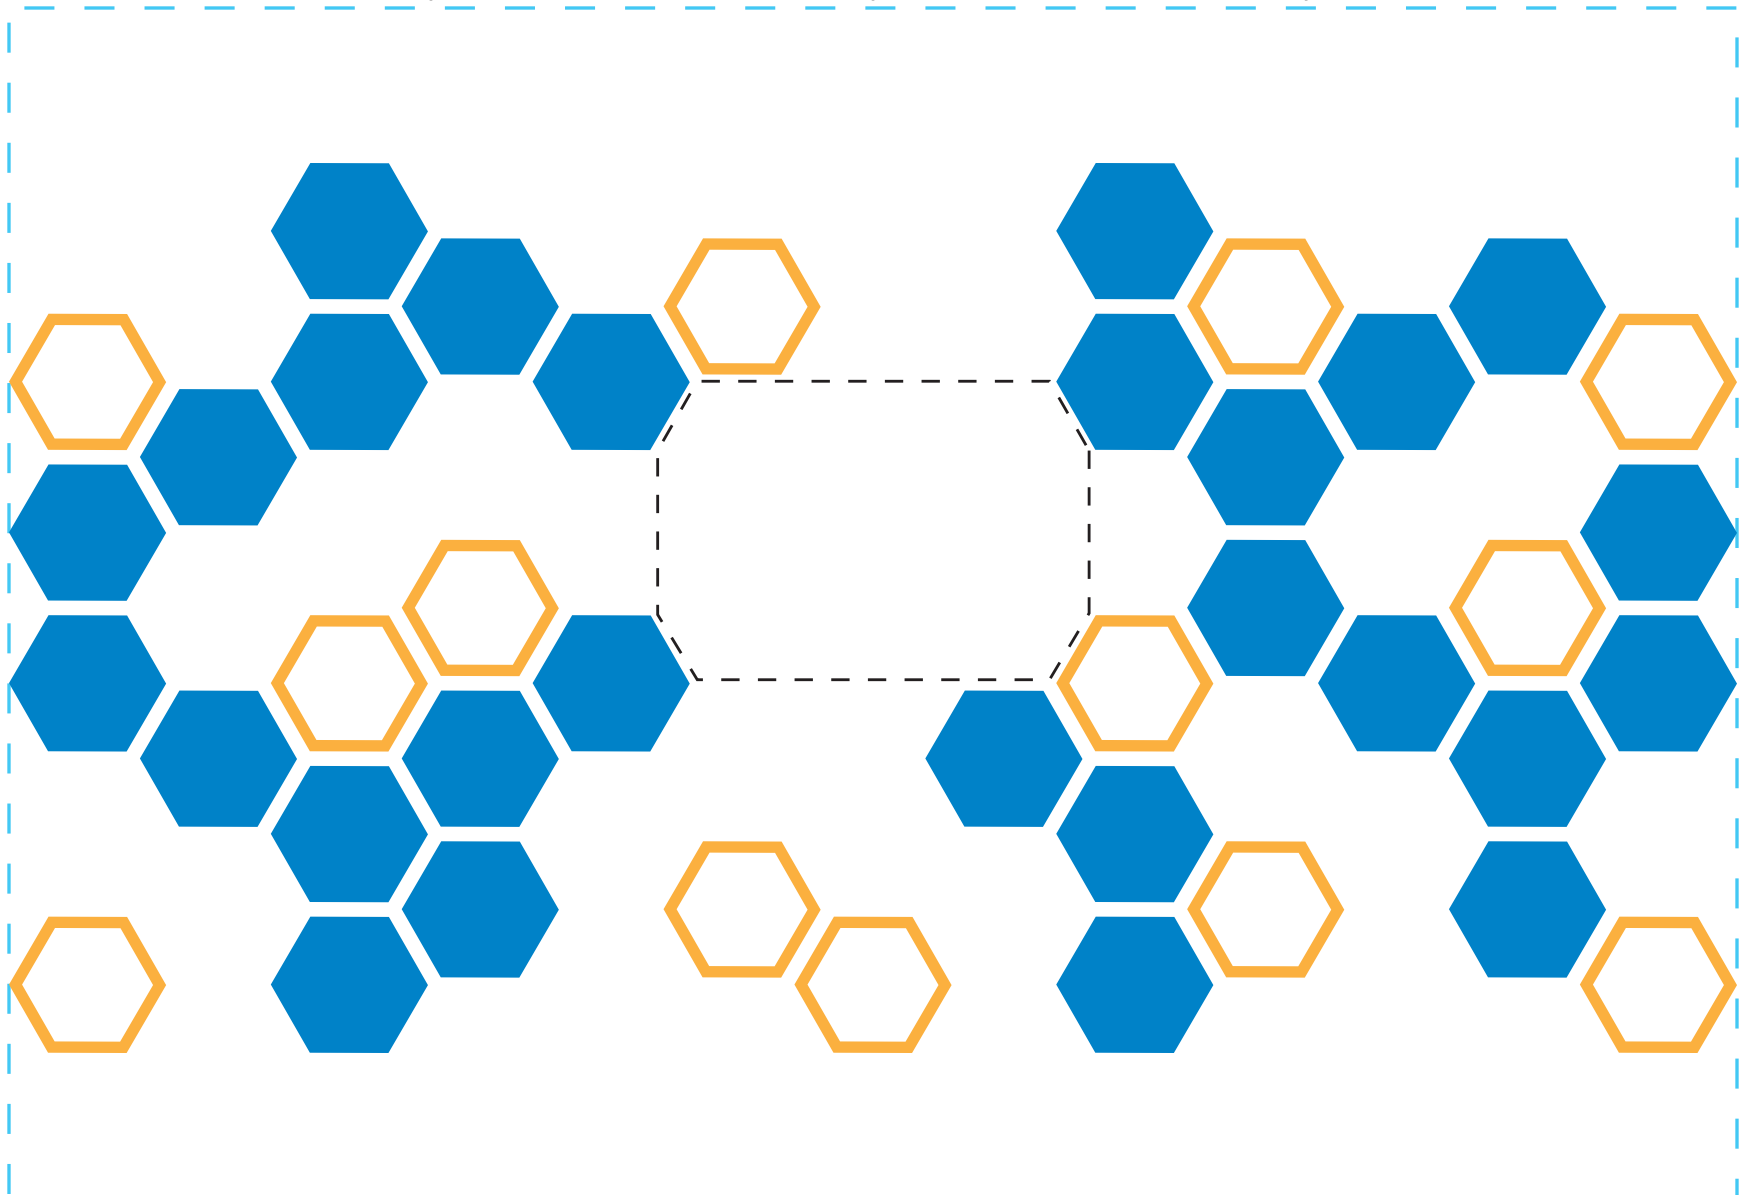

# design template

imprint at 100%

# design #116

# 34oz classic

back

center

front

AVAILABLE BOTTLE IMPRINT AREA (DASHED BLUE LINE) = 6.25"H X 9"W

AVAILABLE LOGO IMPRINT AREA (DASHED BLACK LINE) = 1.554"H X 2.247"W

ALTERING COLORS:  
PLEASE DESIGNATE PMS # TO CORRESPONDING COLOR #.  
PLEASE DO NOT CHANGE AMOUNT OF COLORS IN DESIGN

 pms 143  
(color #1)       pms 3005  
(color #2)

**NOT A PROOF. FOR CONCEPT PURPOSES ONLY.**

item#: