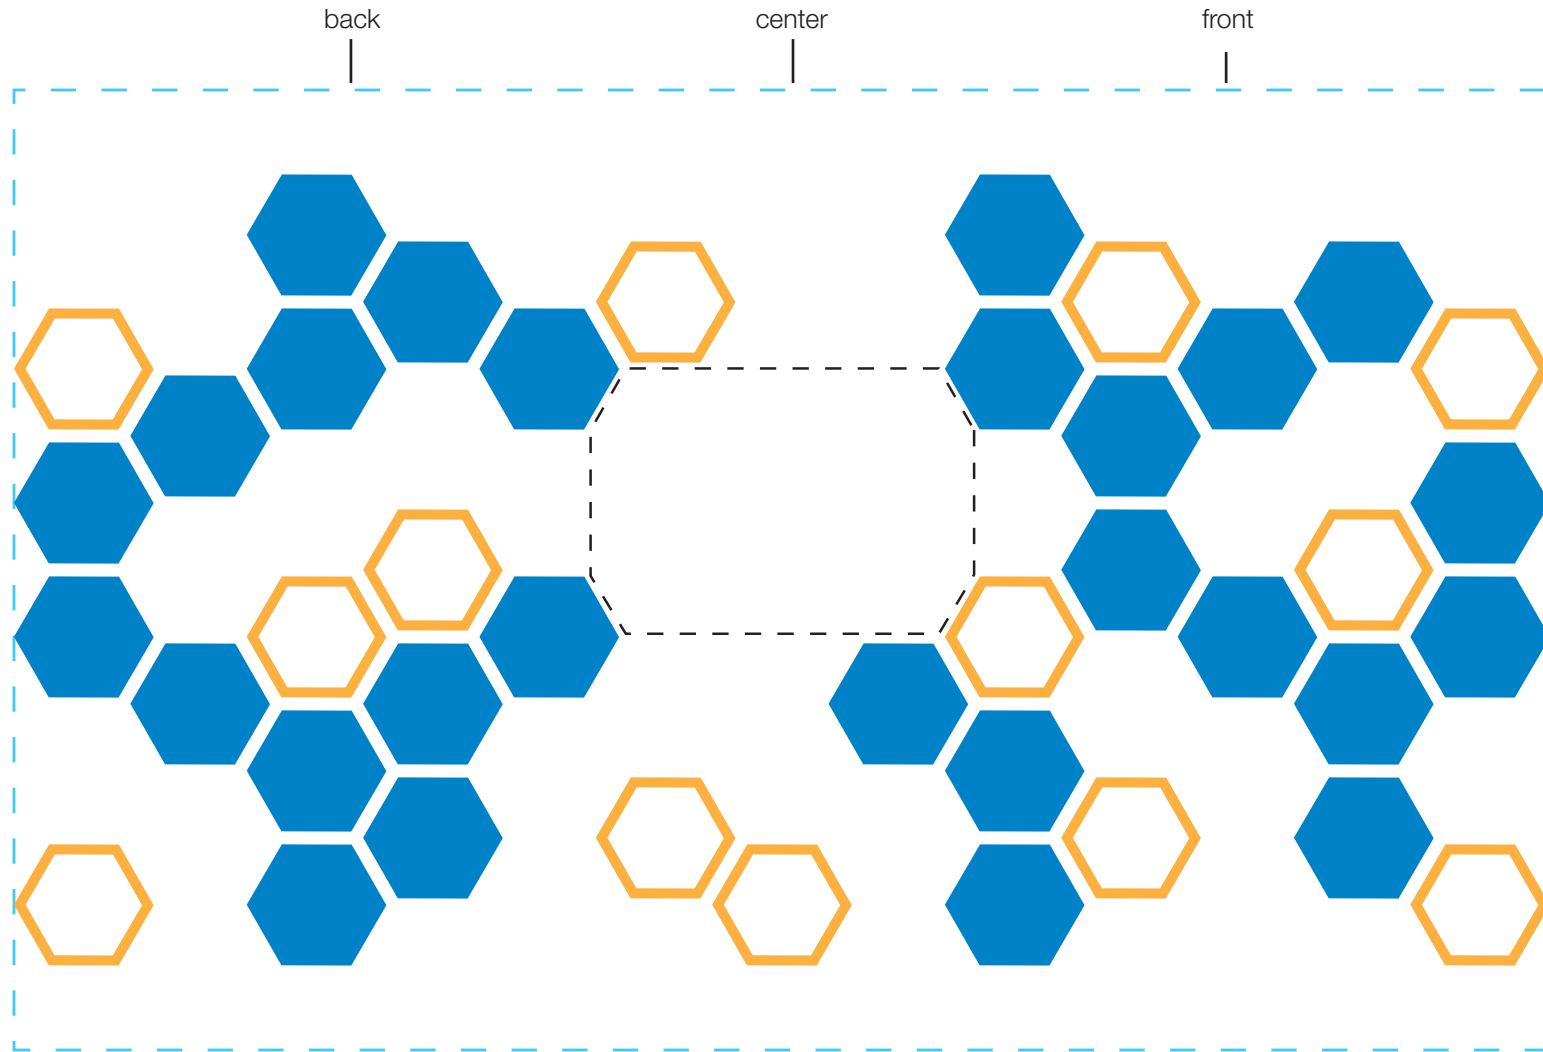

# design template

imprint at 100%

# design #116

# 24 oz classic

AVAILABLE BOTTLE IMPRINT AREA (DASHED BLUE LINE) = 5"H X 8"W

AVAILABLE LOGO IMPRINT AREA (DASHED BLACK LINE) = 1.381"H X 1.997"W

ALTERING COLORS:  
PLEASE DESIGNATE PMS # TO CORRESPONDING COLOR #.  
PLEASE DO NOT CHANGE AMOUNT OF COLORS IN DESIGN