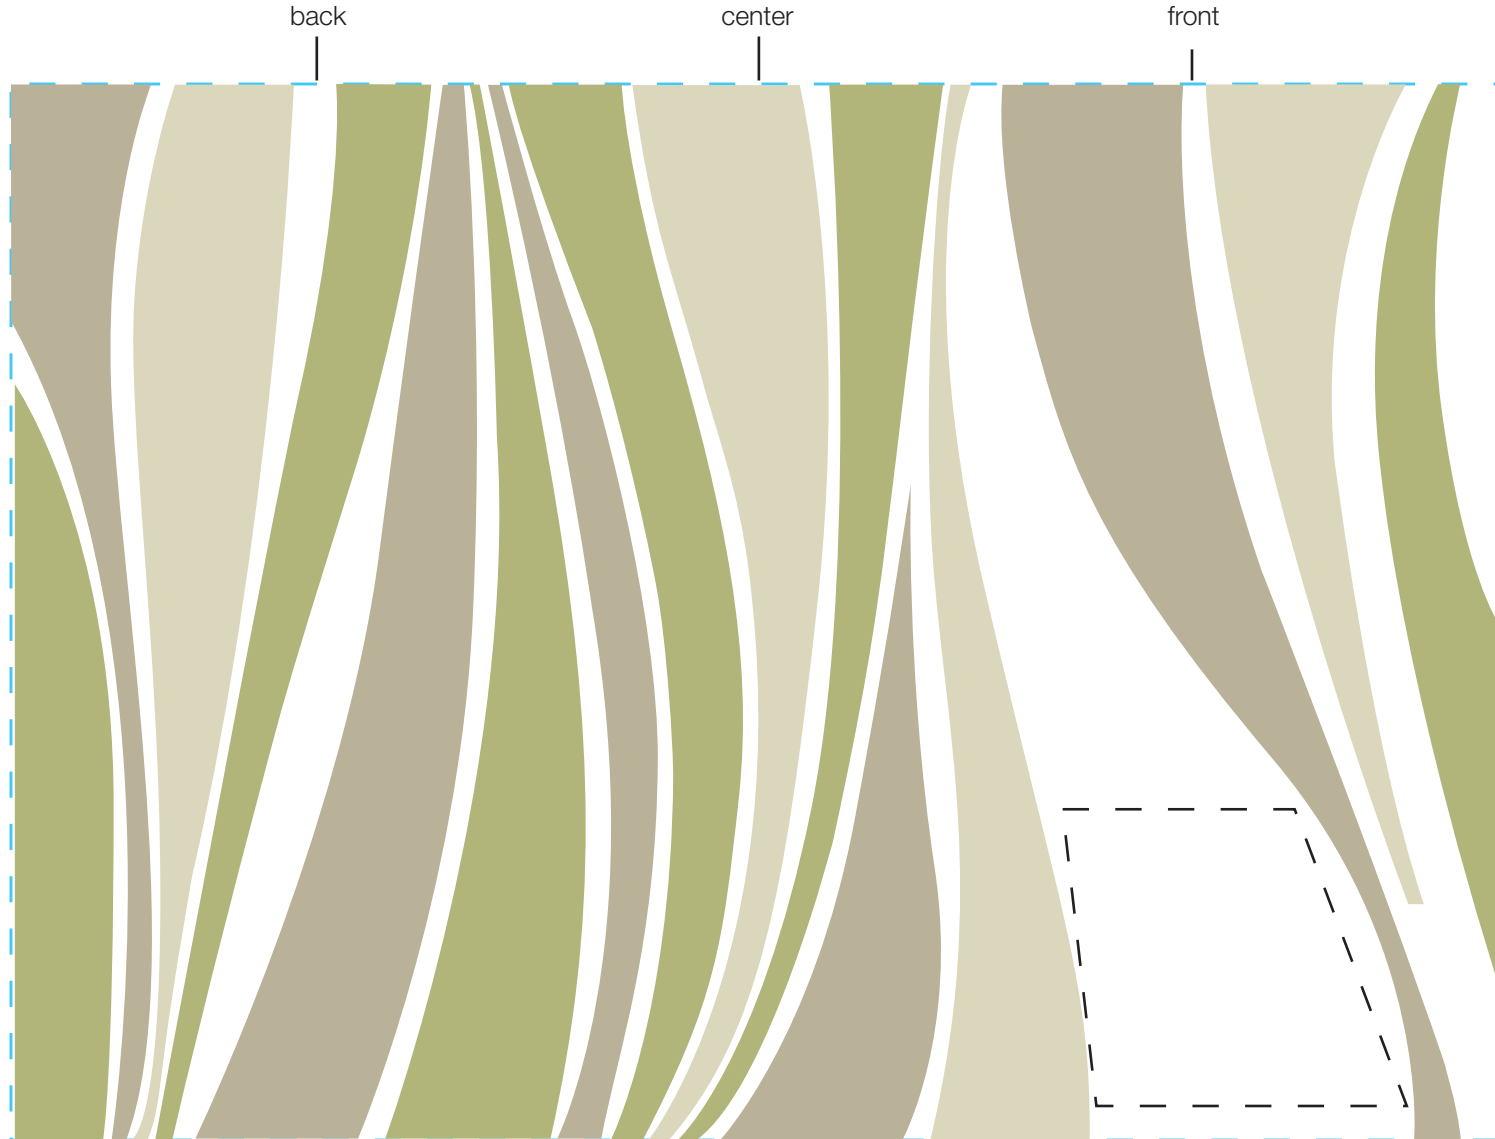

design template

imprint at 100%

design #115

24 oz bolt

AVAILABLE BOTTLE IMPRINT AREA (DASHED BLUE LINE) = 5.5"H X 7.75"W

AVAILABLE LOGO IMPRINT AREA (DASHED BLACK LINE) = 1.545"H X 1.792"W

ALTERING COLORS:

PLEASE DESIGNATE PMS # TO CORRESPONDING COLOR #.

PLEASE DO NOT CHANGE AMOUNT OF COLORS IN DESIGN

NOT A PROOF. FOR CONCEPT PURPOSES ONLY.

item#:

pms 453
(color #1)

pms 5777
(color #2)

pms 7536
(color #3)