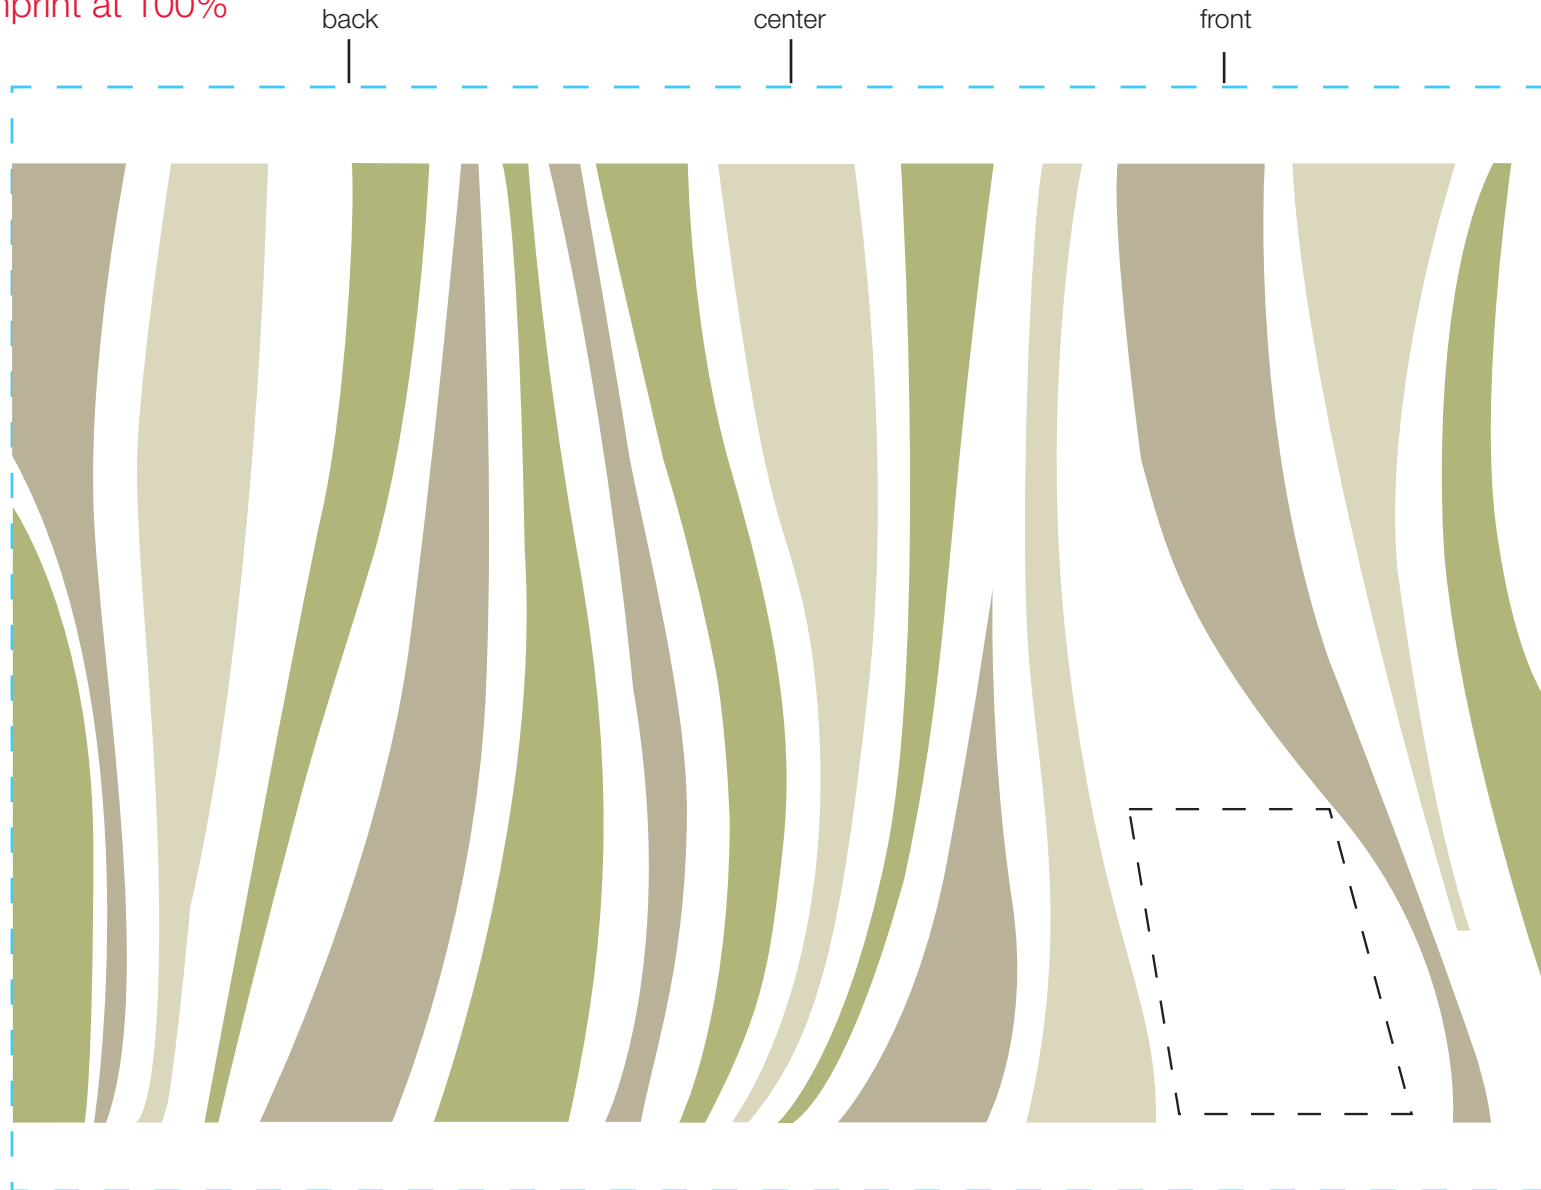

design template

imprint at 100%

design # 24 oz aluminum classic

AVAILABLE BOTTLE IMPRINT AREA (DASHED BLUE LINE) = 5.75"H X 8"W

AVAILABLE LOGO IMPRINT AREA (DASHED BLACK LINE) = "H X "W

ALTERING COLORS:
PLEASE DESIGNATE PMS # TO CORRESPONDING COLOR #.
PLEASE DO NOT CHANGE AMOUNT OF COLORS IN DESIGN

pms 453
(color #1)

pms 5777
(color #2)

pms 7536
(color #3)

NOT A PROOF. FOR CONCEPT PURPOSES ONLY.

item#: