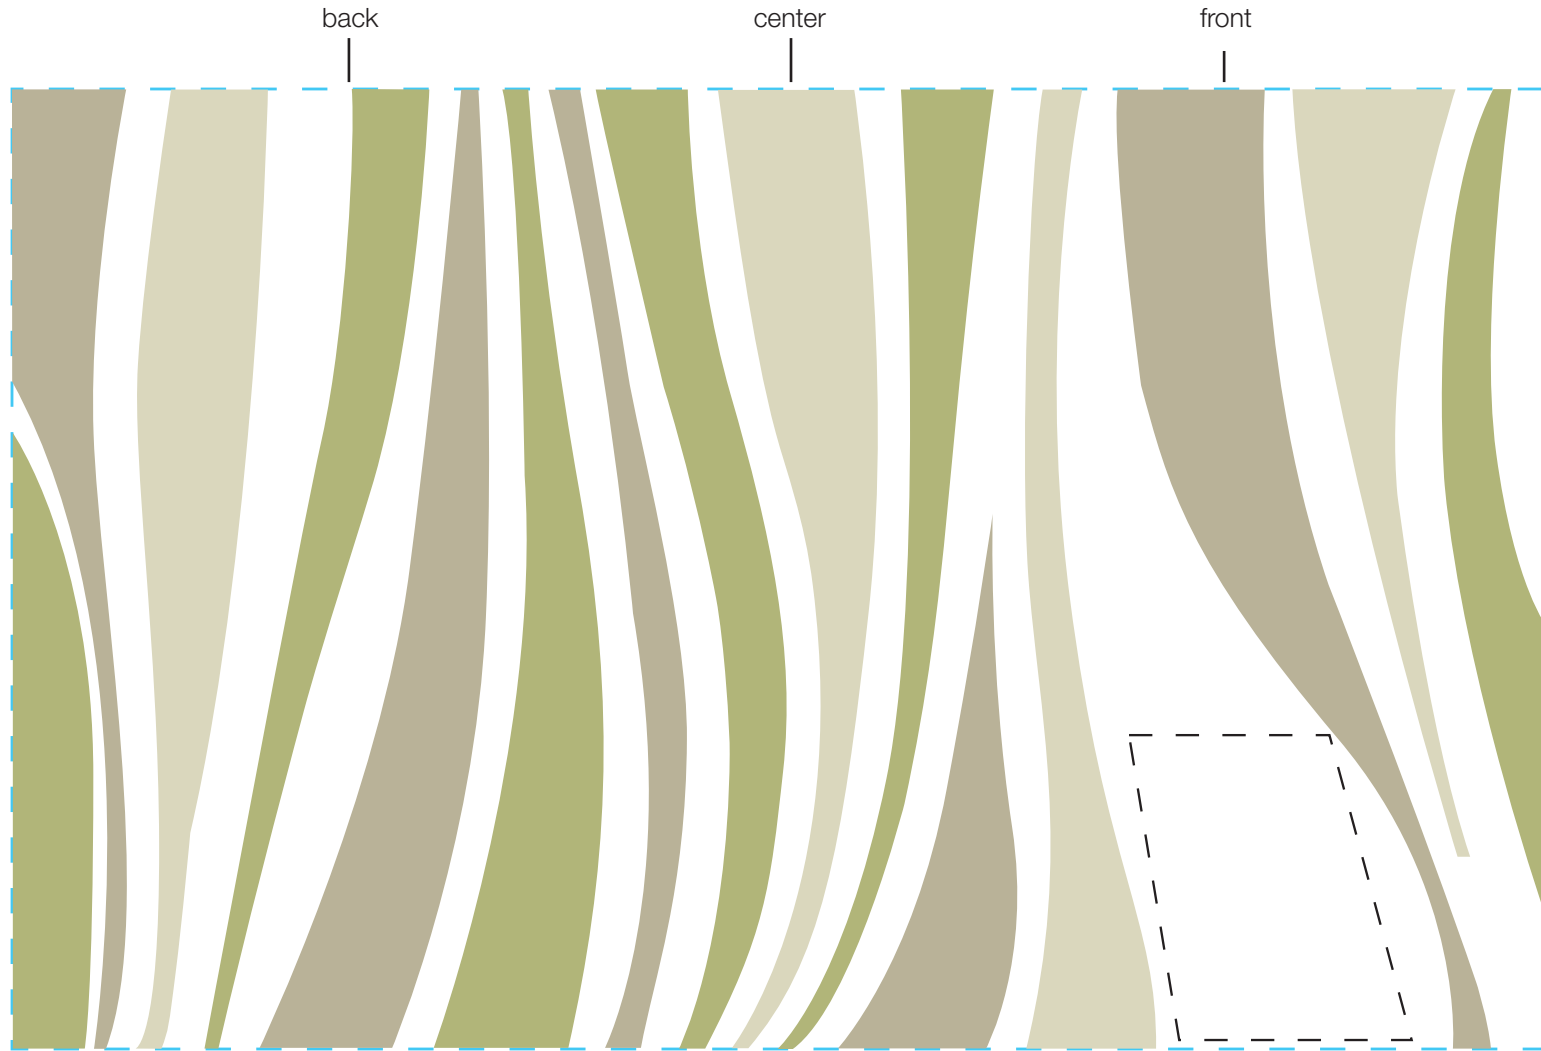

design template

imprint at 100%

design #115

24 oz classic

AVAILABLE BOTTLE IMPRINT AREA (DASHED BLUE LINE) = 5"H X 8"W

AVAILABLE LOGO IMPRINT AREA (DASHED BLACK LINE) = 1.587"H X 1.472"W

ALTERING COLORS:
PLEASE DESIGNATE PMS # TO CORRESPONDING COLOR #.
PLEASE DO NOT CHANGE AMOUNT OF COLORS IN DESIGN

pms 453
(color #1)

pms 5777
(color #2)

pms 7536
(color #3)

NOT A PROOF. FOR CONCEPT PURPOSES ONLY.

item#: