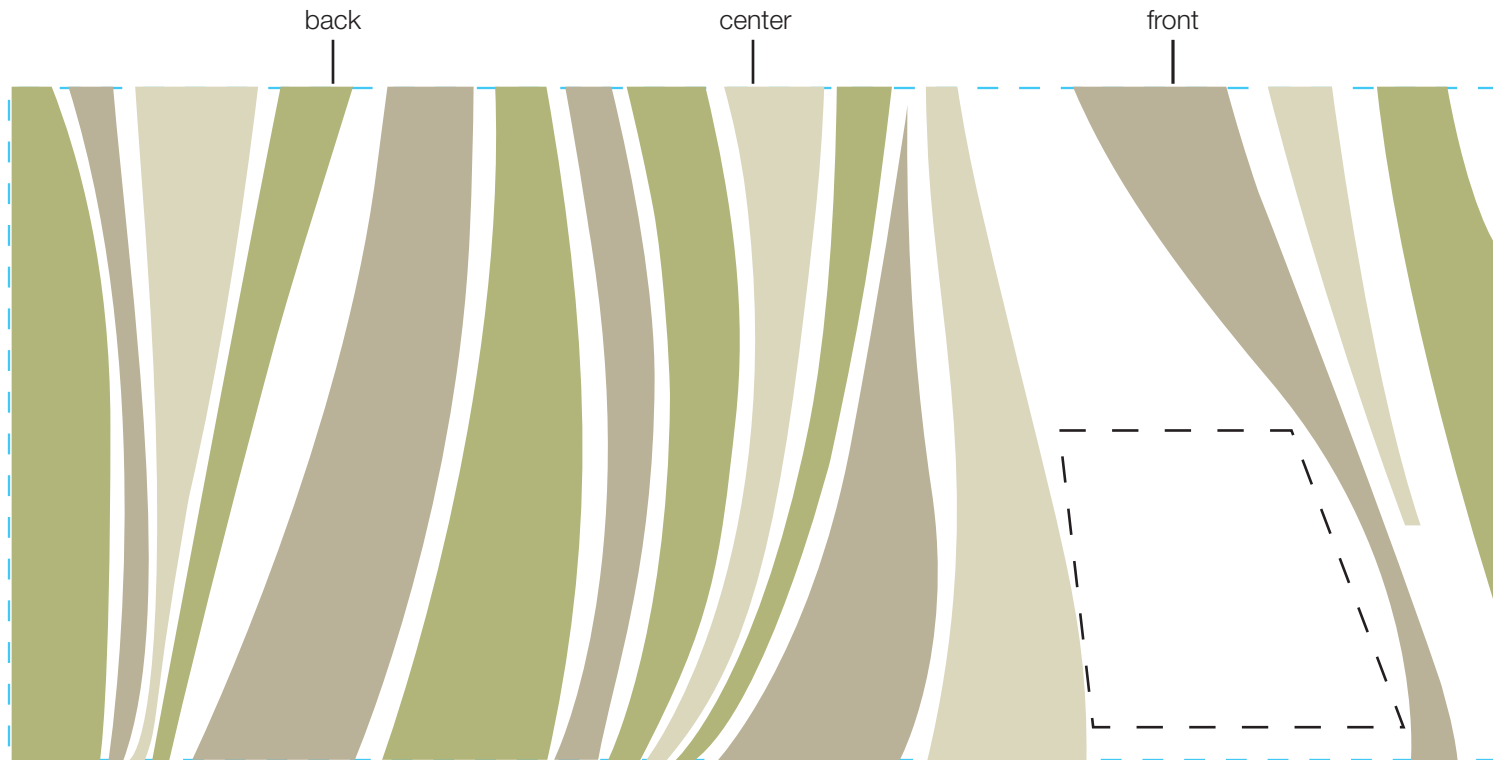

design template

imprint at 100%

design # 115

18oz bolt

AVAILABLE BOTTLE IMPRINT AREA (DASHED BLUE LINE) = 3.5"H X 7.75"W

AVAILABLE LOGO IMPRINT AREA (DASHED BLACK LINE) = 1.545"H X 1.792"W

ALTERING COLORS:
PLEASE DESIGNATE PMS # TO CORRESPONDING COLOR #.
PLEASE DO NOT CHANGE AMOUNT OF COLORS IN DESIGN

NOT A PROOF. FOR CONCEPT PURPOSES ONLY.

item#: