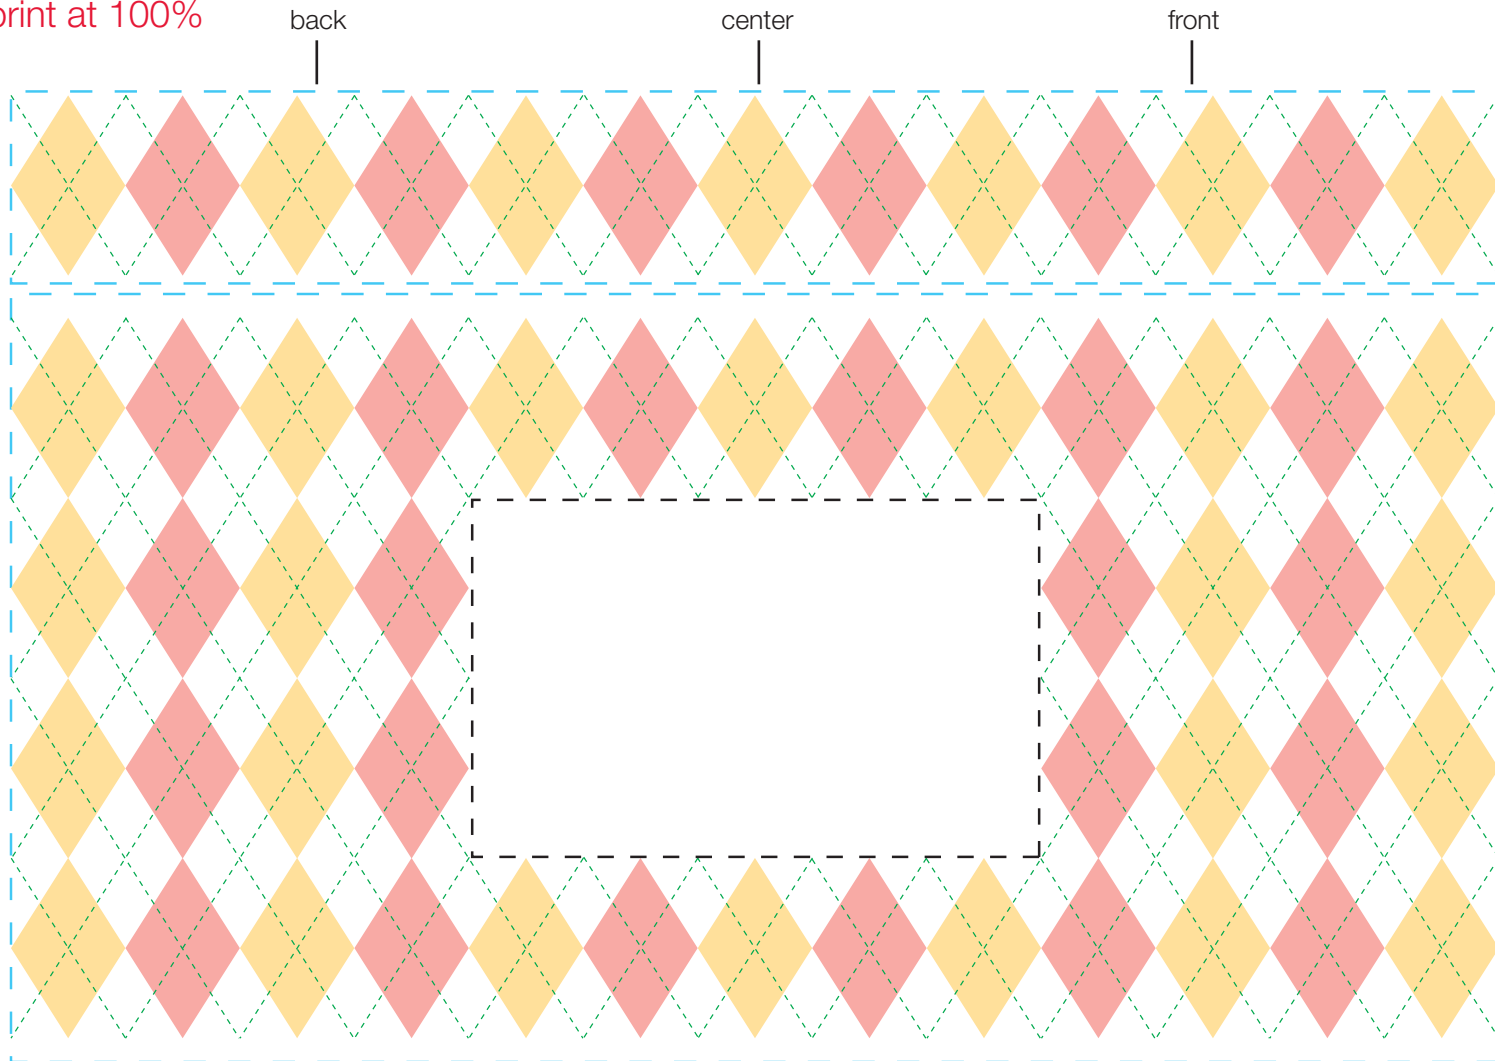

design template

imprint at 100%

design #111

24 oz metro

AVAILABLE BOTTLE IMPRINT AREA (DASHED BLUE LINE) = 1"H X 7.75"W (upper)
 4"H X 7.75"W (lower)

AVAILABLE LOGO IMPRINT AREA (DASHED BLACK LINE) = 1.859"H X 2.952"W

ALTERING COLORS:
 PLEASE DESIGNATE PMS # TO CORRESPONDING COLOR #.
 PLEASE DO NOT CHANGE AMOUNT OF COLORS IN DESIGN

NOT A PROOF. FOR CONCEPT PURPOSES ONLY.

item#:

 pms 134
 (color #1)

 pms 805
 (color #2)

 pms 344
 (color #3)