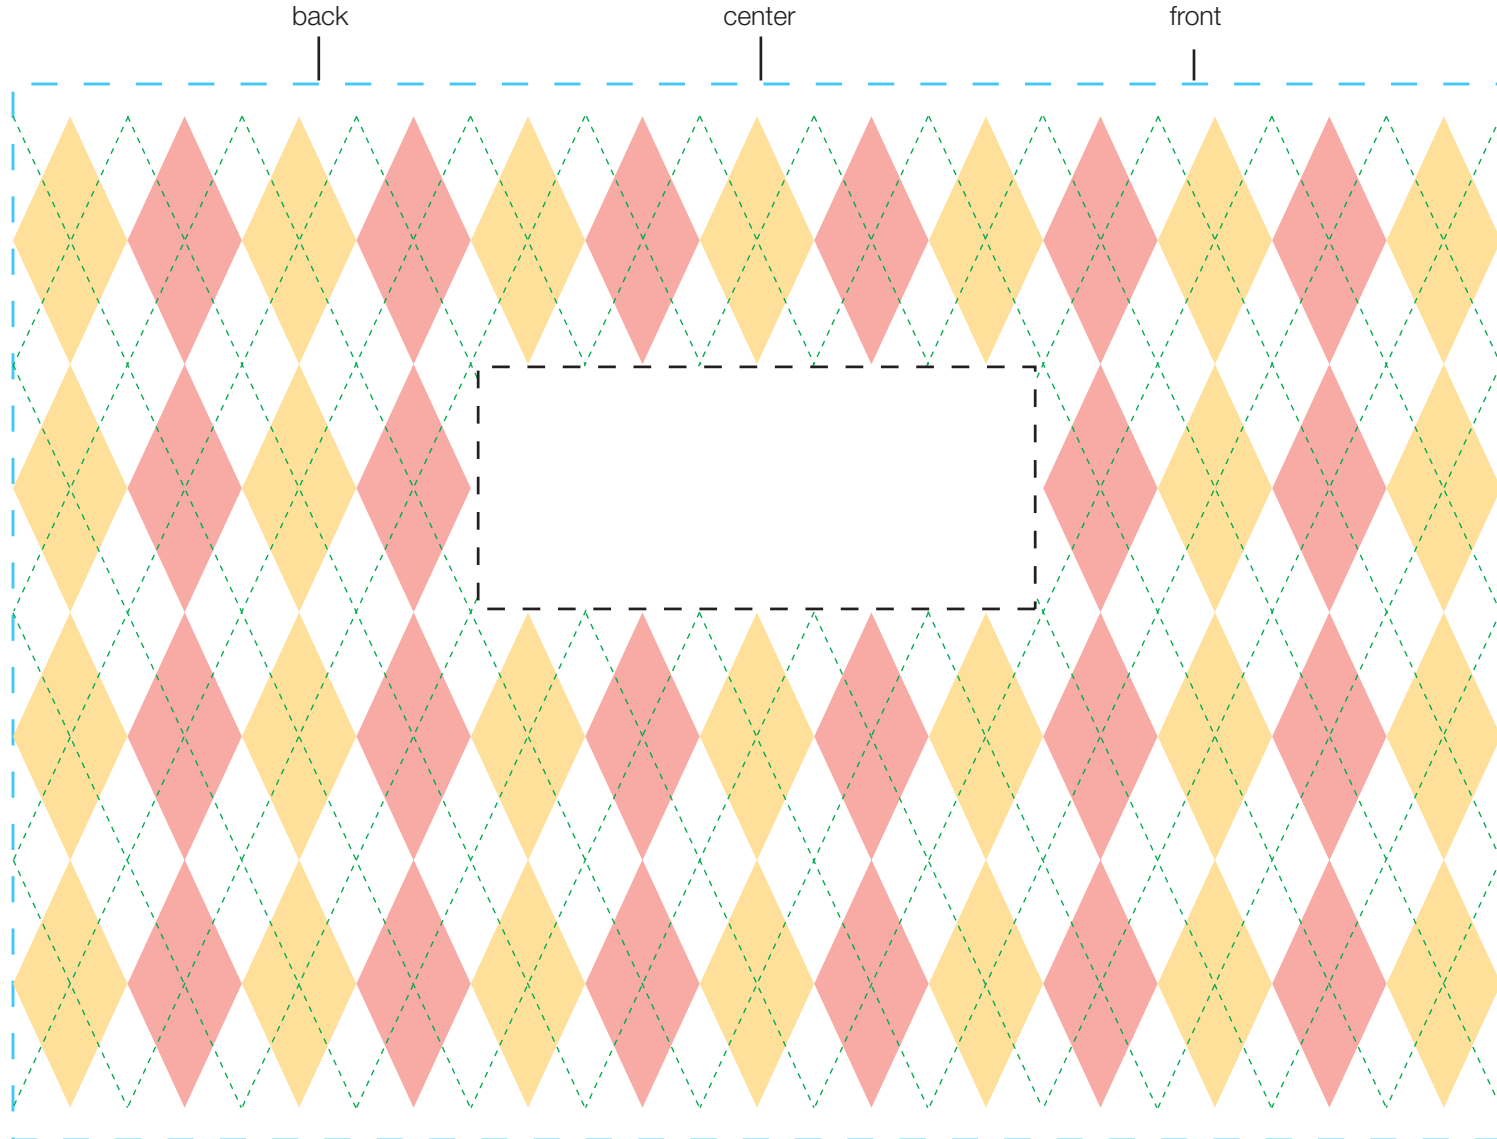

design template

imprint at 100%

design #111

24 oz bolt

AVAILABLE BOTTLE IMPRINT AREA (DASHED BLUE LINE) = 5.5"H X 7.75"W

AVAILABLE LOGO IMPRINT AREA (DASHED BLACK LINE) = 1.26"H X 2.901"W

ALTERING COLORS:
PLEASE DESIGNATE PMS # TO CORRESPONDING COLOR #.
PLEASE DO NOT CHANGE AMOUNT OF COLORS IN DESIGN

NOT A PROOF. FOR CONCEPT PURPOSES ONLY.

item#:

pms 134
(color #1)

pms 805
(color #2)

pms 355
(color #3)