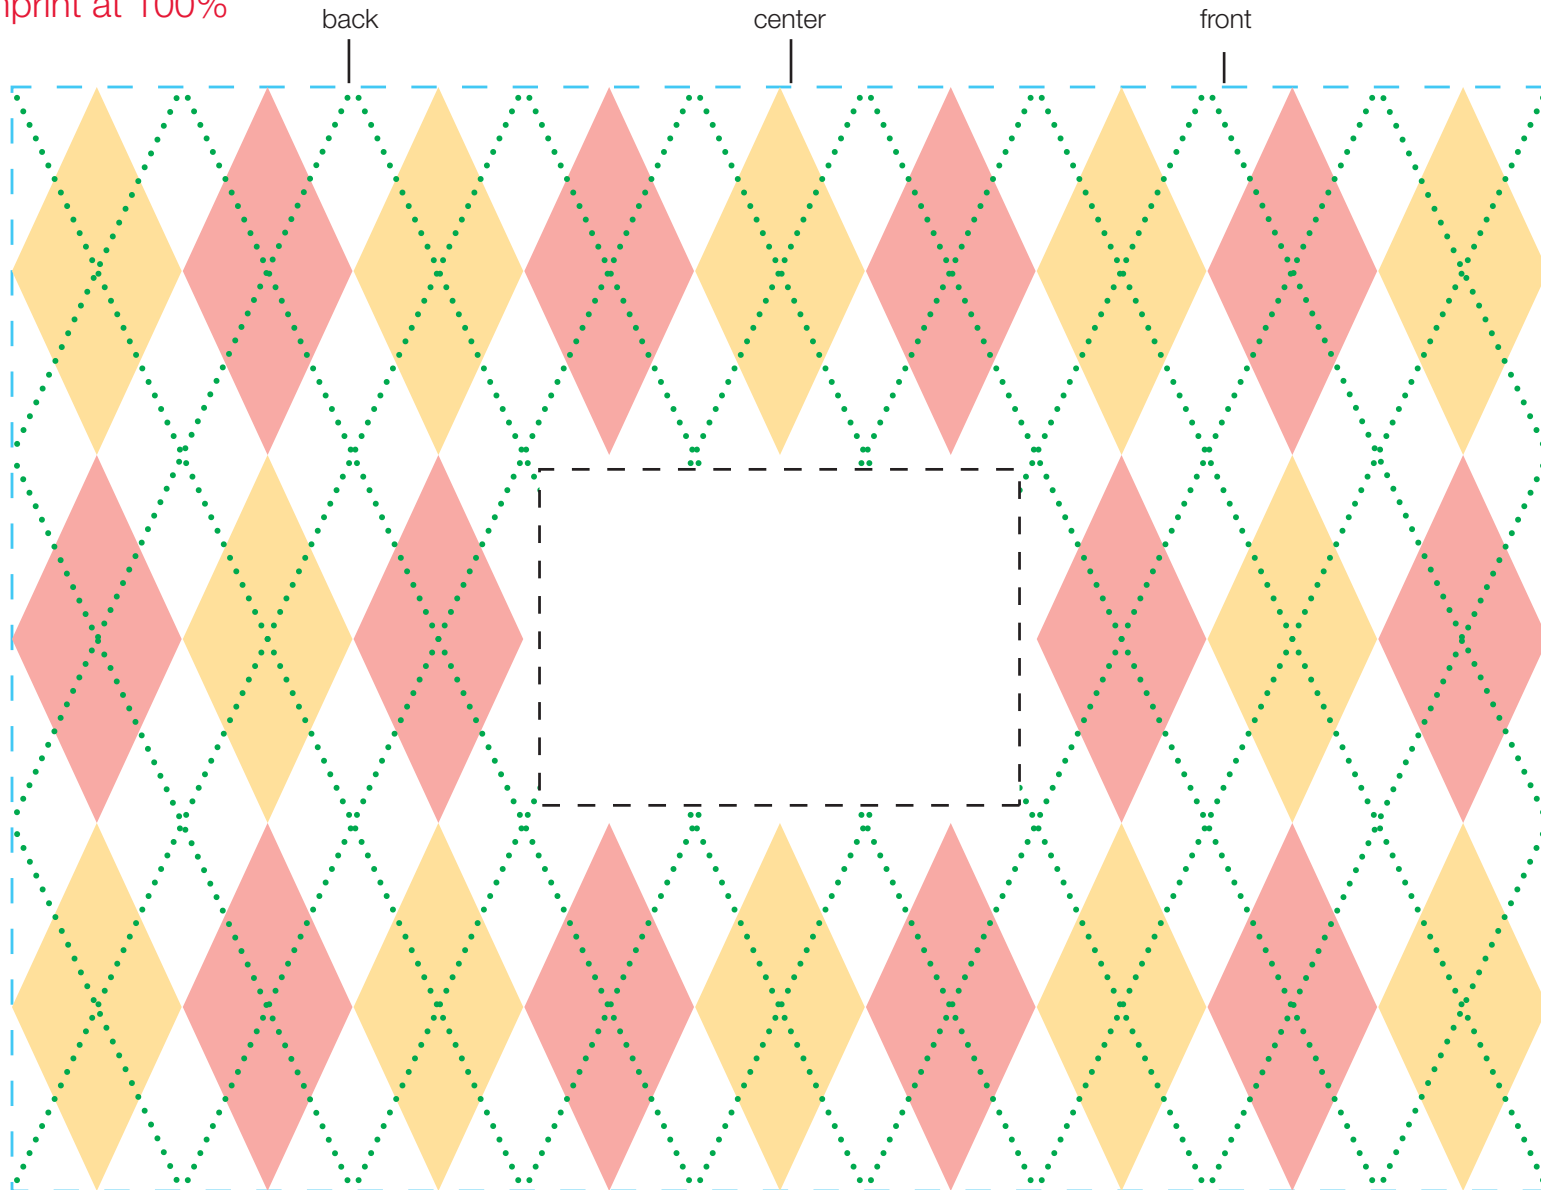

design template

design #111

24 oz aluminum classic

imprint at 100%

AVAILABLE BOTTLE IMPRINT AREA (DASHED BLUE LINE) = 5.75"H X 8"W

AVAILABLE LOGO IMPRINT AREA (DASHED BLACK LINE) = 1.75"H X 2.5"W

ALTERING COLORS:
PLEASE DESIGNATE PMS # TO CORRESPONDING COLOR #.
PLEASE DO NOT CHANGE AMOUNT OF COLORS IN DESIGN

pms 134
(color #1)

pms 805
(color #2)

pms 355
(color #3)

NOT A PROOF. FOR CONCEPT PURPOSES ONLY.

item#: