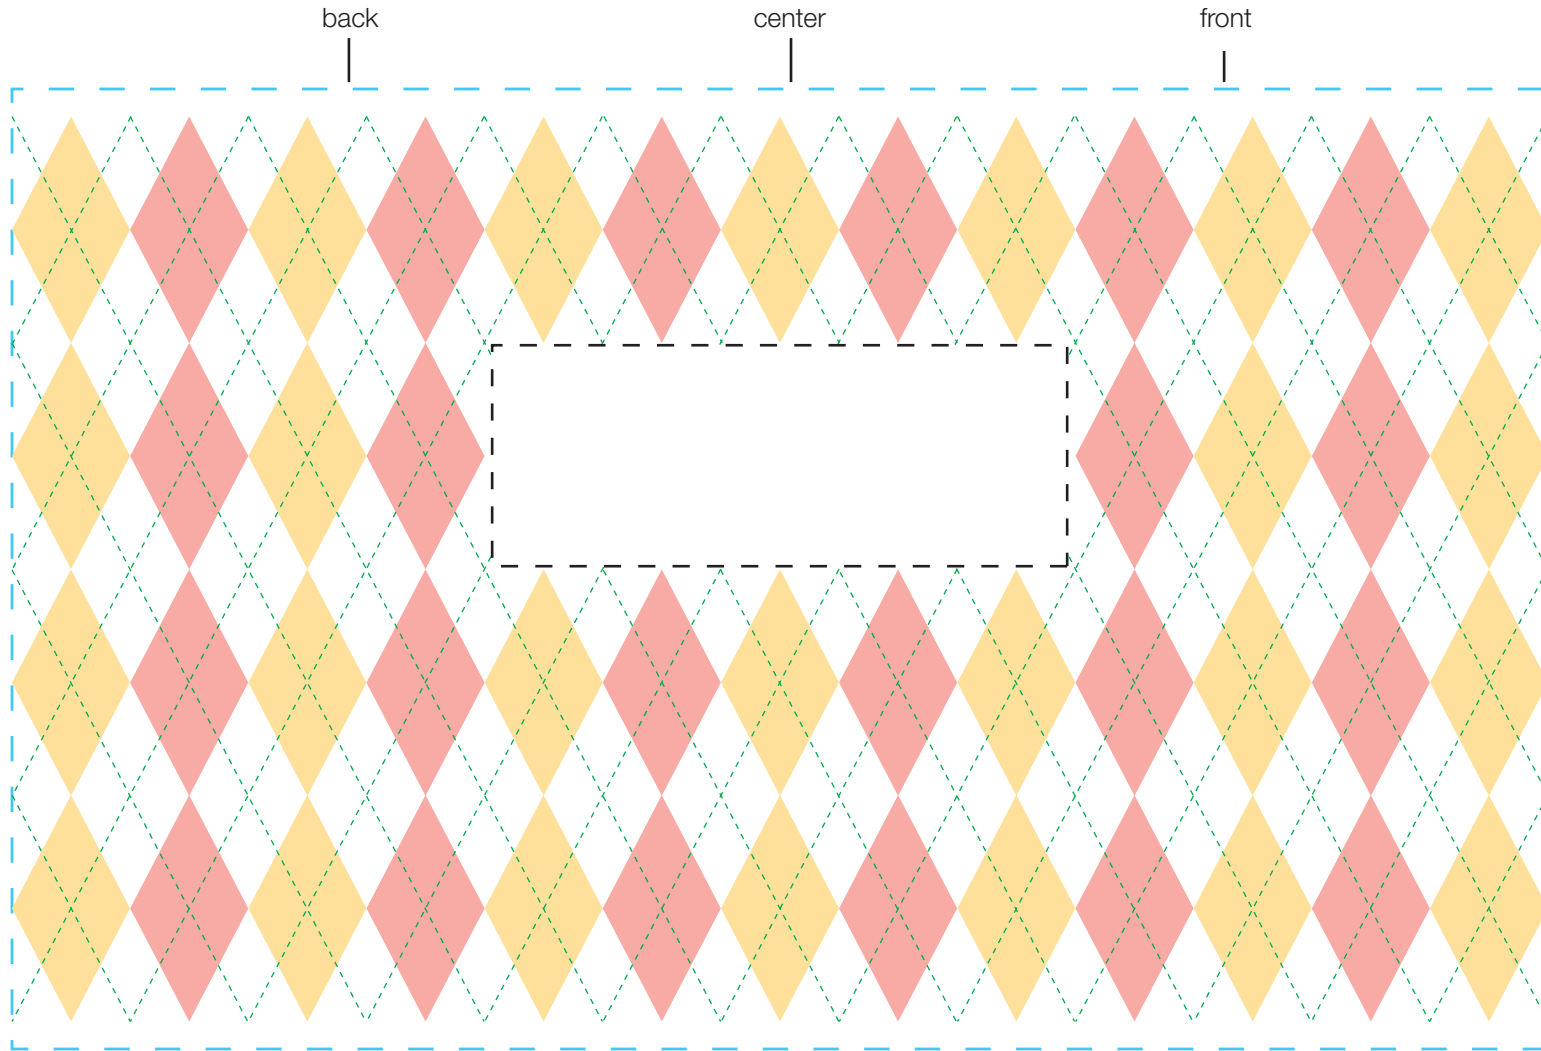

design template

imprint at 100%

design #111

24 oz classic

AVAILABLE BOTTLE IMPRINT AREA (DASHED BLUE LINE) = 5"H X 8"W

AVAILABLE LOGO IMPRINT AREA (DASHED BLACK LINE) = 1.15"H X 2.994"W

ALTERING COLORS:
PLEASE DESIGNATE PMS # TO CORRESPONDING COLOR #.
PLEASE DO NOT CHANGE AMOUNT OF COLORS IN DESIGN

pms 134
(color #1)

pms 805
(color #2)

pms 355
(color #3)

NOT A PROOF. FOR CONCEPT PURPOSES ONLY.

item#: