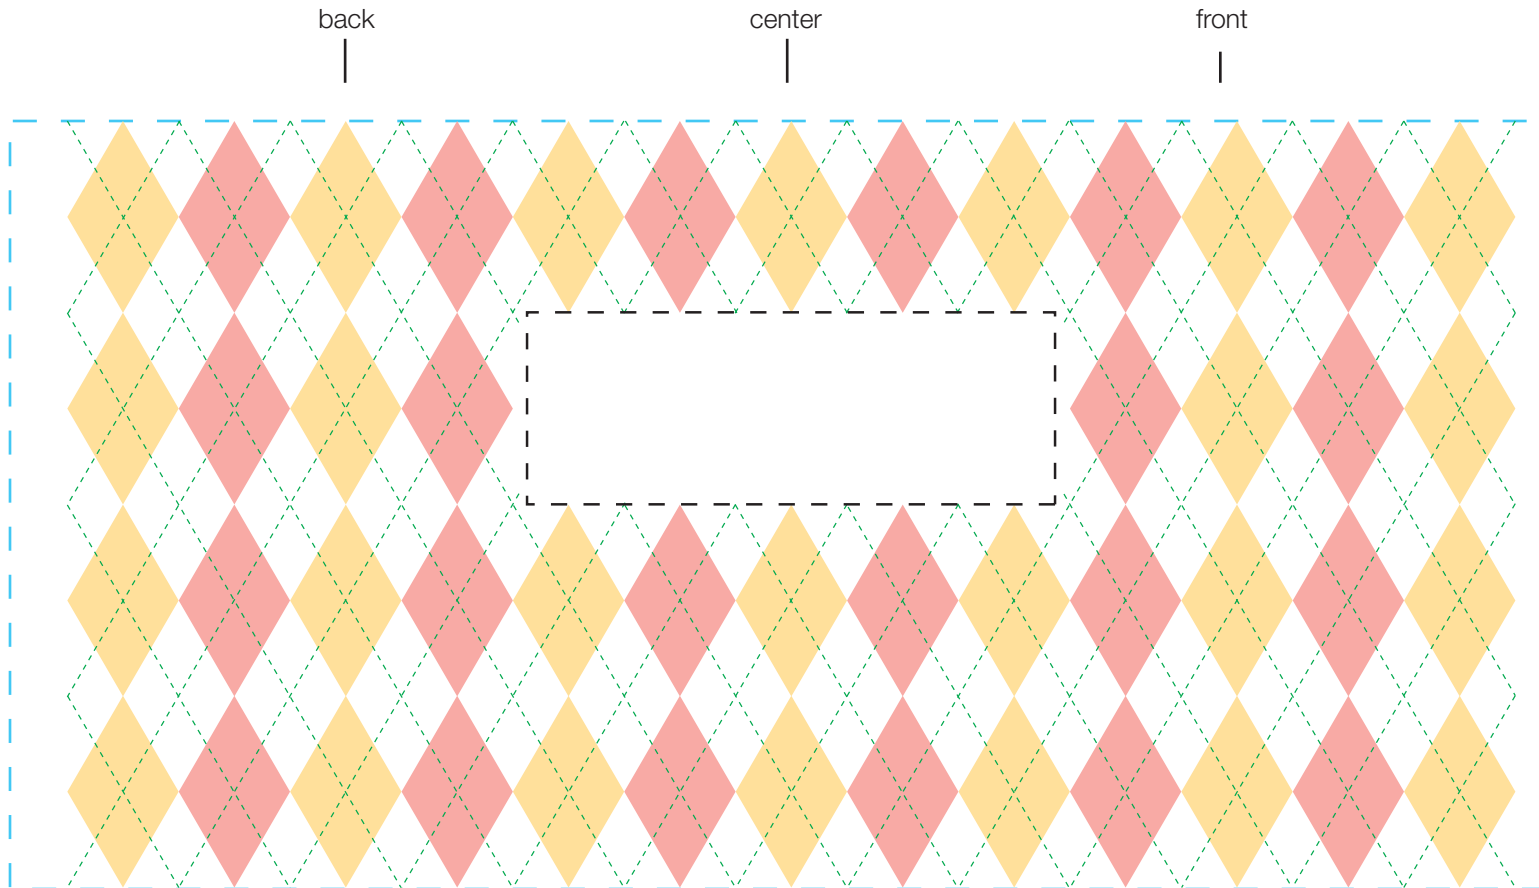

design template

imprint at 100%

design #111

20 oz classic

AVAILABLE BOTTLE IMPRINT AREA (DASHED BLUE LINE) = 4"H X 8"W

AVAILABLE LOGO IMPRINT AREA (DASHED BLACK LINE) = 1"H X 2.75"W

ALTERING COLORS:
PLEASE DESIGNATE PMS # TO CORRESPONDING COLOR #.
PLEASE DO NOT CHANGE AMOUNT OF COLORS IN DESIGN

pms 134
(color #1)

pms 805
(color #2)

pms 355
(color #3)

NOT A PROOF. FOR CONCEPT PURPOSES ONLY.

item#: