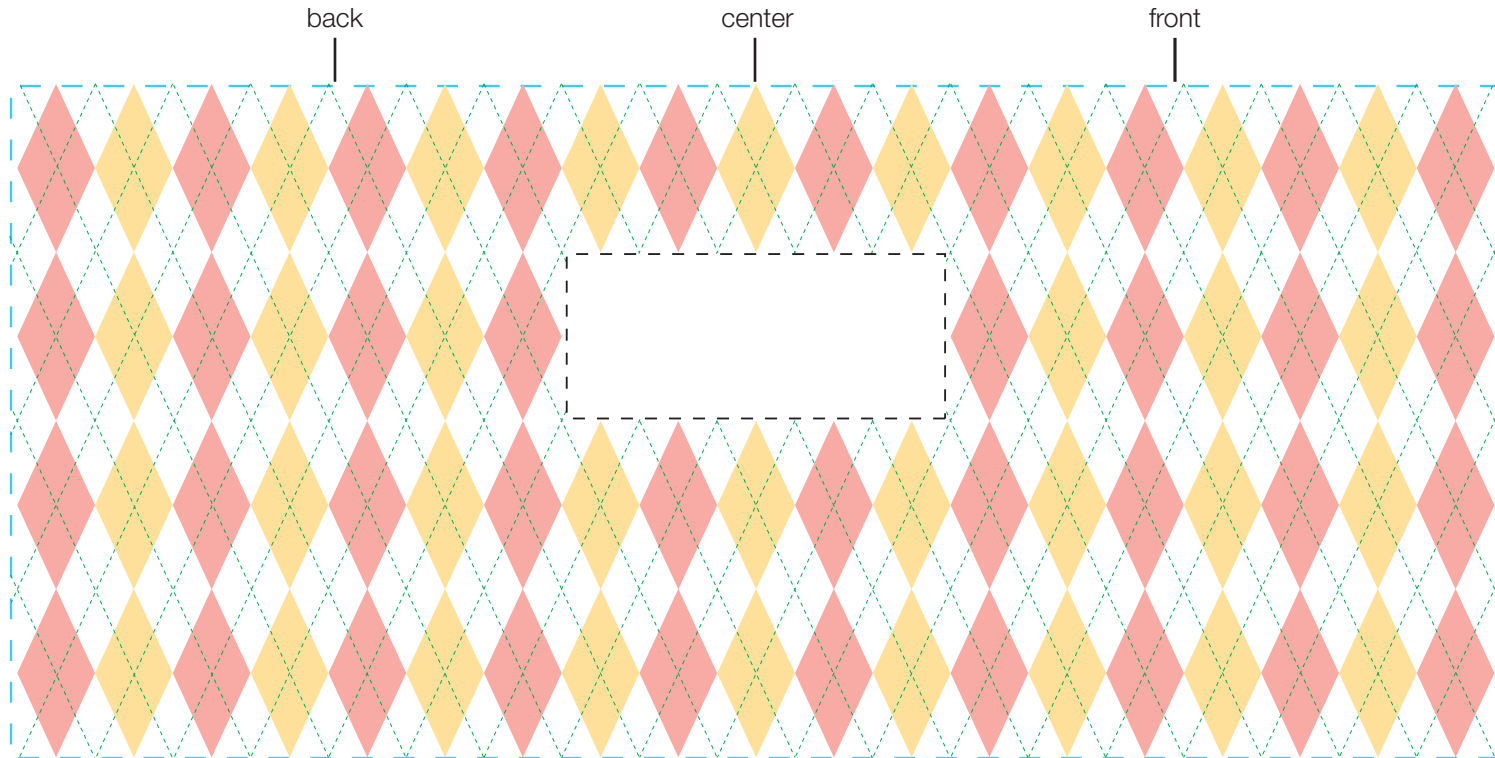

design template

imprint at 100%

design # 111

18oz bolt

AVAILABLE BOTTLE IMPRINT AREA (DASHED BLUE LINE) = 3.5"H X 7.75"W

AVAILABLE LOGO IMPRINT AREA (DASHED BLACK LINE) = .856"H X 1.97"W

ALTERING COLORS:
PLEASE DESIGNATE PMS # TO CORRESPONDING COLOR #.
PLEASE DO NOT CHANGE AMOUNT OF COLORS IN DESIGN

NOT A PROOF. FOR CONCEPT PURPOSES ONLY.

pms 134
(color #1)

pms 805
(color #2)

pms 355
(color #3)

item#: