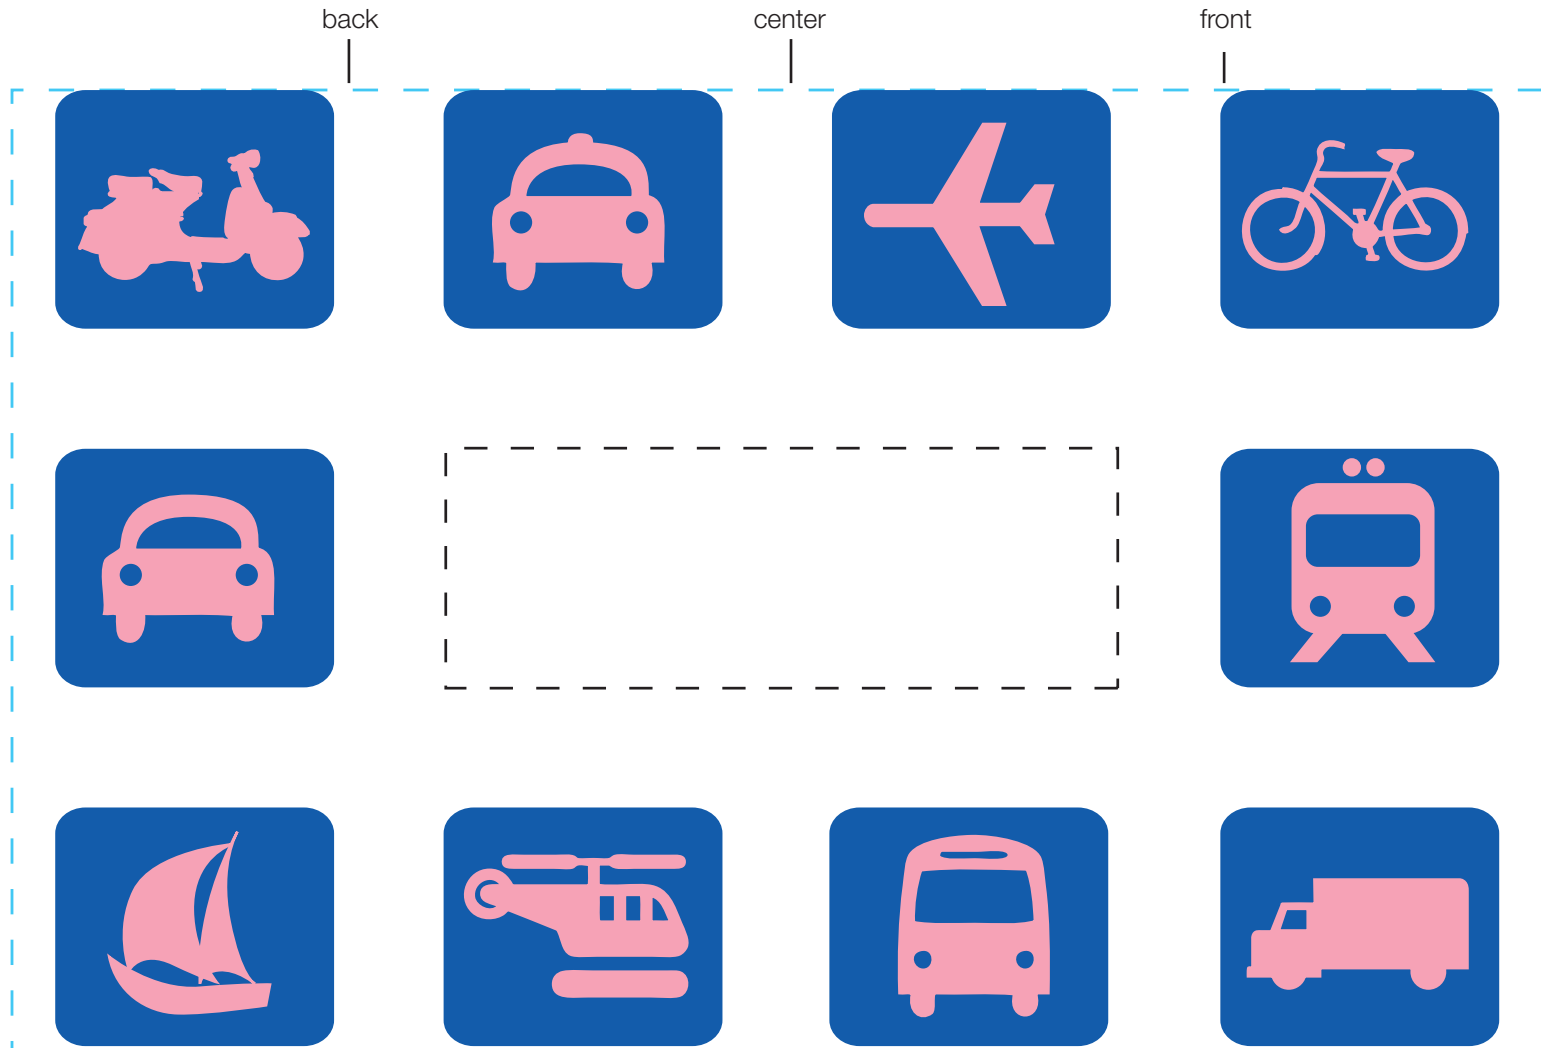

design template
imprint at 100%

design #1102

24 oz classic

AVAILABLE BOTTLE IMPRINT AREA (DASHED BLUE LINE) = 5"H X 8"W

AVAILABLE LOGO IMPRINT AREA (DASHED BLACK LINE) = 1.25"H X 3.5"W

ALTERING COLORS:
PLEASE DESIGNATE PMS # TO CORRESPONDING COLOR #.
PLEASE DO NOT CHANGE AMOUNT OF COLORS IN DESIGN

 white
(color #1)  pms 2728
(color #2)

NOT A PROOF. FOR CONCEPT PURPOSES ONLY.

item#: