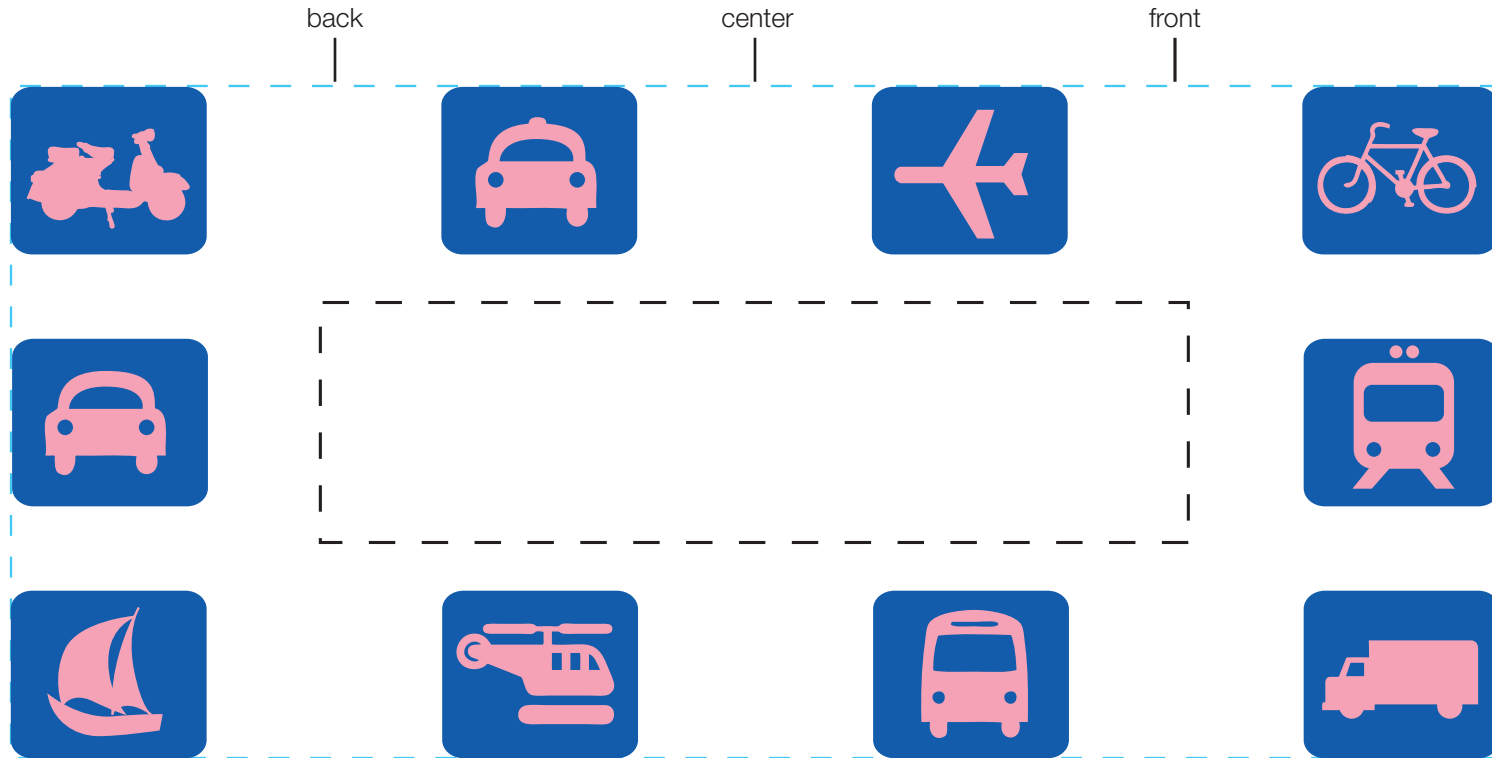

design template  
imprint at 100%

design #1102

18oz bolt

ALTERING COLORS:  
PLEASE DESIGNATE PMS # TO CORRESPONDING COLOR #.  
PLEASE DO NOT CHANGE AMOUNT OF COLORS IN DESIGN

NOT A PROOF. FOR CONCEPT PURPOSES ONLY.

white (color #1) pms 2728 (color #2)

item#: