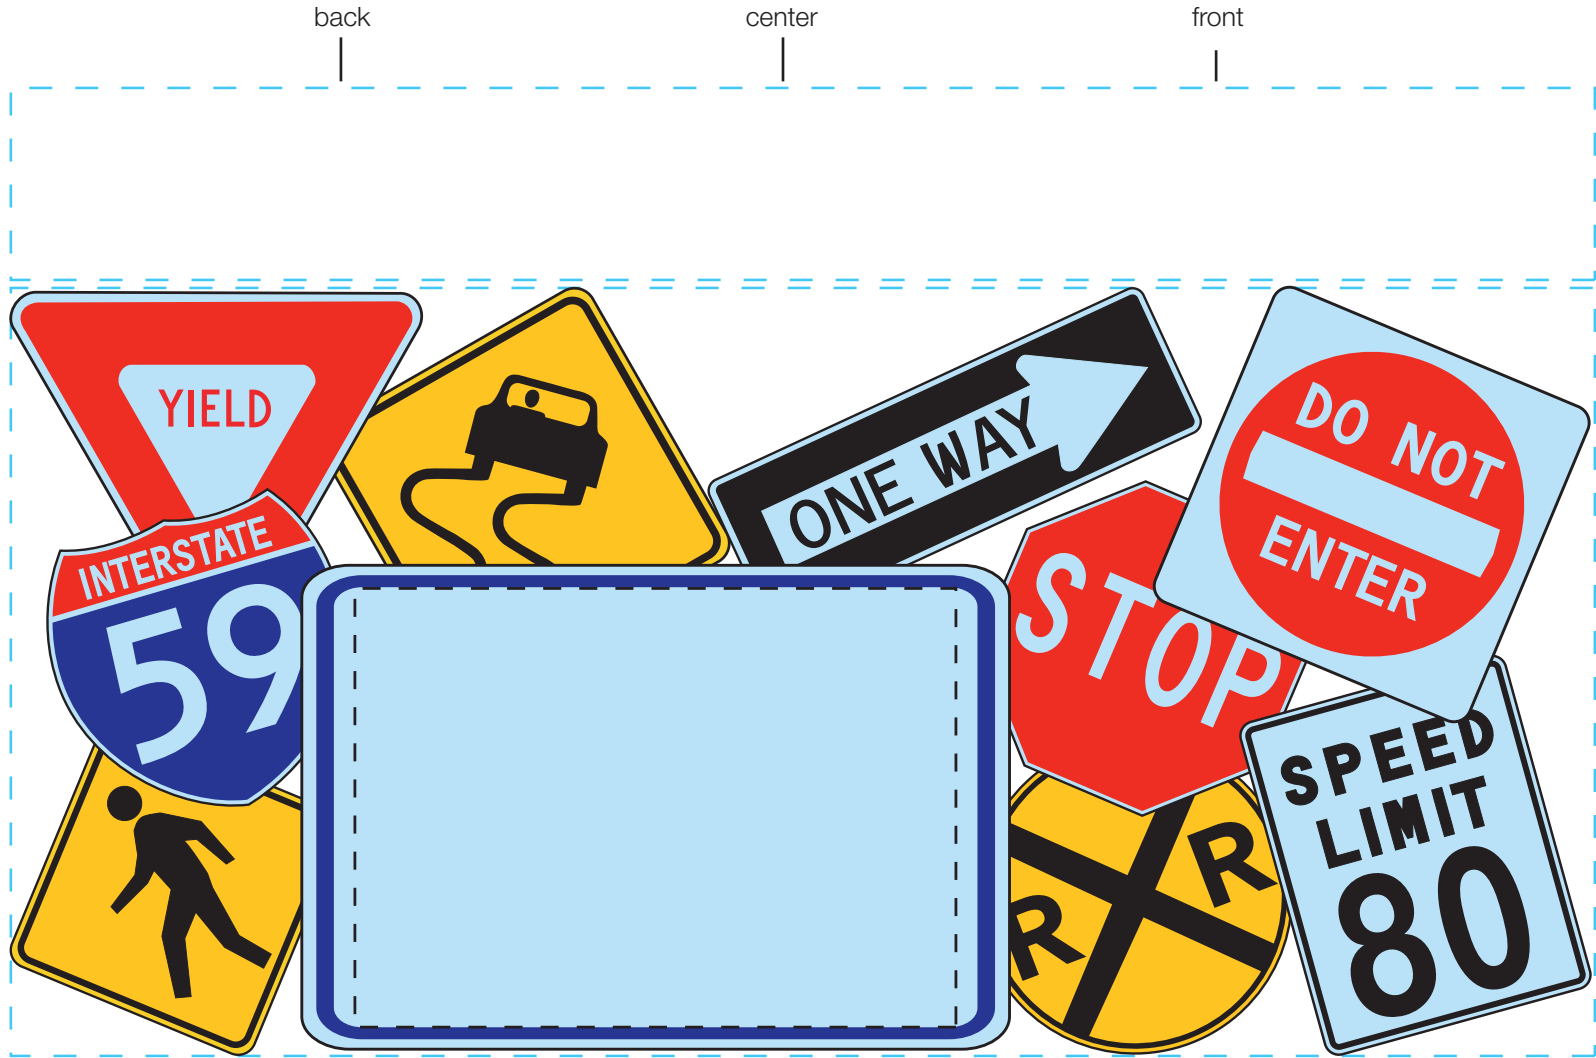

design template  
imprint at 100%

design #1101

24 oz metro

AVAILABLE BOTTLE IMPRINT AREA (DASHED BLUE LINE) = 1"H X 8.25"W (upper)  
4"H X 8.25"W (lower)

AVAILABLE LOGO IMPRINT AREA (DASHED BLACK LINE) = 2.284"H X 3.13"W

ALTERING COLORS:  
PLEASE DESIGNATE PMS # TO CORRESPONDING COLOR #.  
PLEASE DO NOT CHANGE AMOUNT OF COLORS IN DESIGN

-   
 white  
 (color #1)
-   
 pms 123  
 (color #2)
-   
 pms 485  
 (color #3)
-   
 pms 2735  
 (color #4)
-   
 black  
 (color #5)

NOT A PROOF. FOR CONCEPT PURPOSES ONLY.

item#: