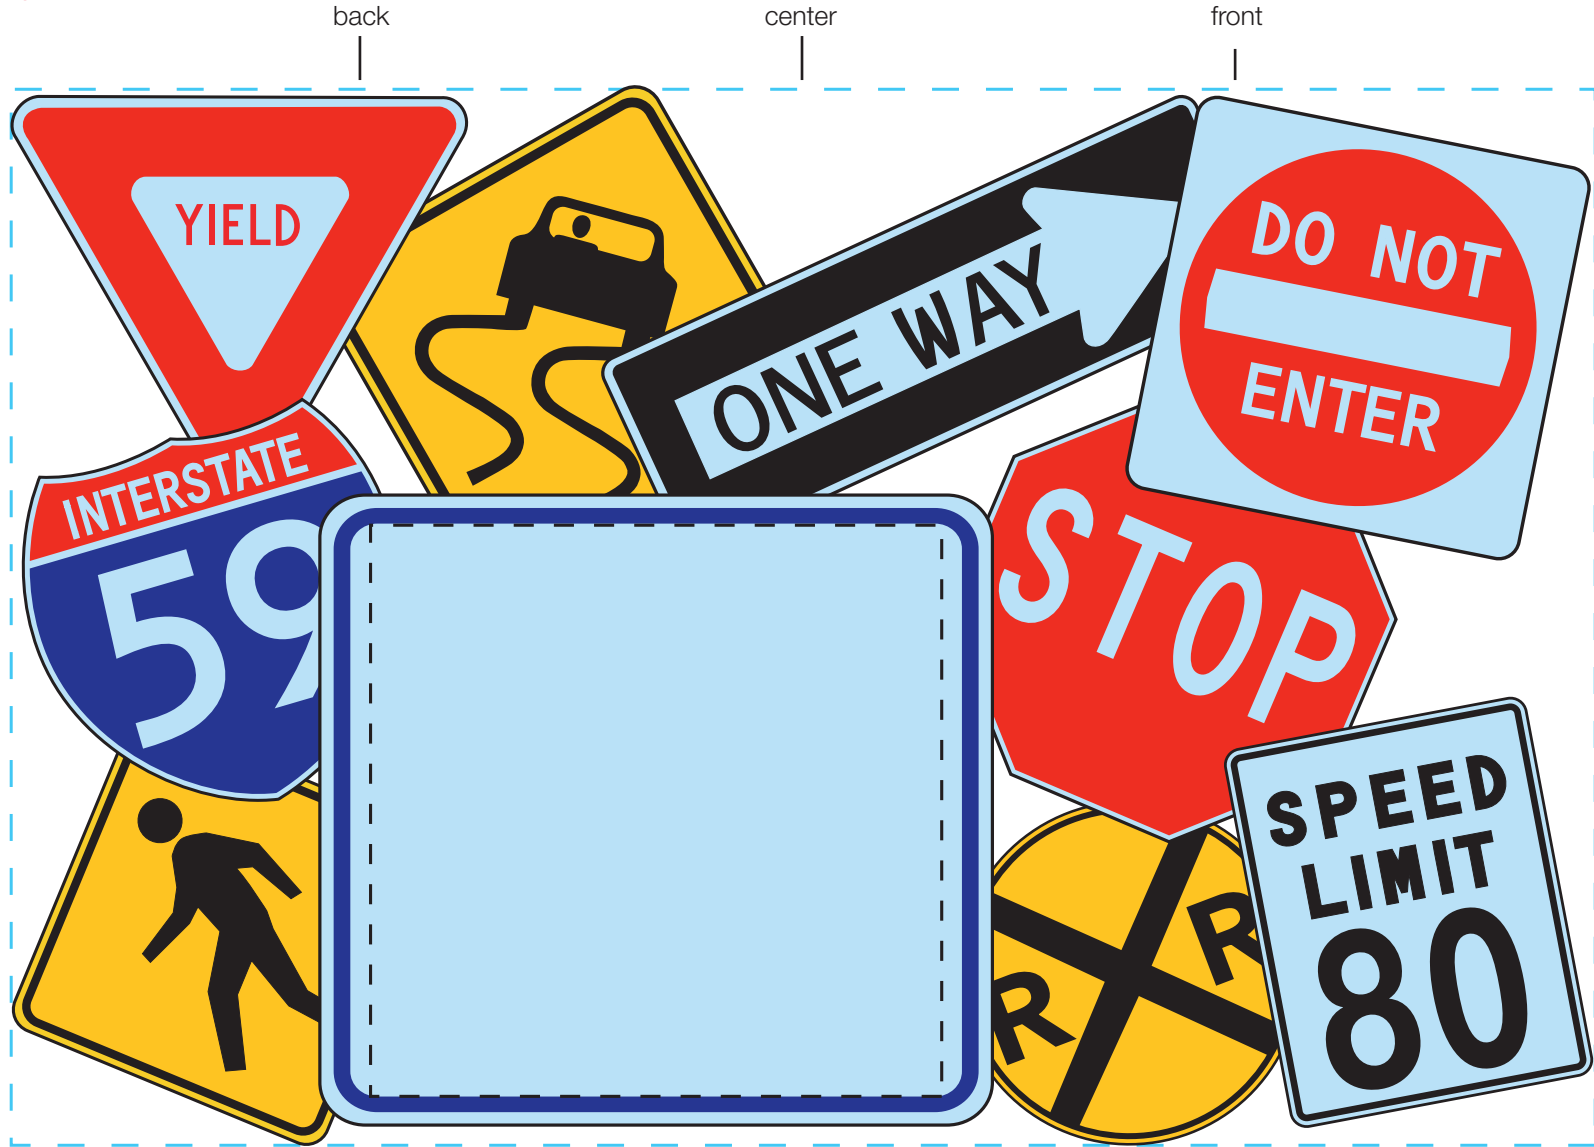

design template

design #1101

24 oz bolt

imprint at 100%

AVAILABLE BOTTLE IMPRINT AREA (DASHED BLUE LINE) = 5.5"H X 8.25"W

AVAILABLE LOGO IMPRINT AREA (DASHED BLACK LINE) = 2.974"H X 2.974"W

ALTERING COLORS:  
PLEASE DESIGNATE PMS # TO CORRESPONDING COLOR #.  
PLEASE DO NOT CHANGE AMOUNT OF COLORS IN DESIGN

-   
white  
(color #1)
-   
pms 123  
(color #2)
-   
pms 485  
(color #3)
-   
pms 2735  
(color #4)
-   
black  
(color #5)

NOT A PROOF. FOR CONCEPT PURPOSES ONLY.

item#: