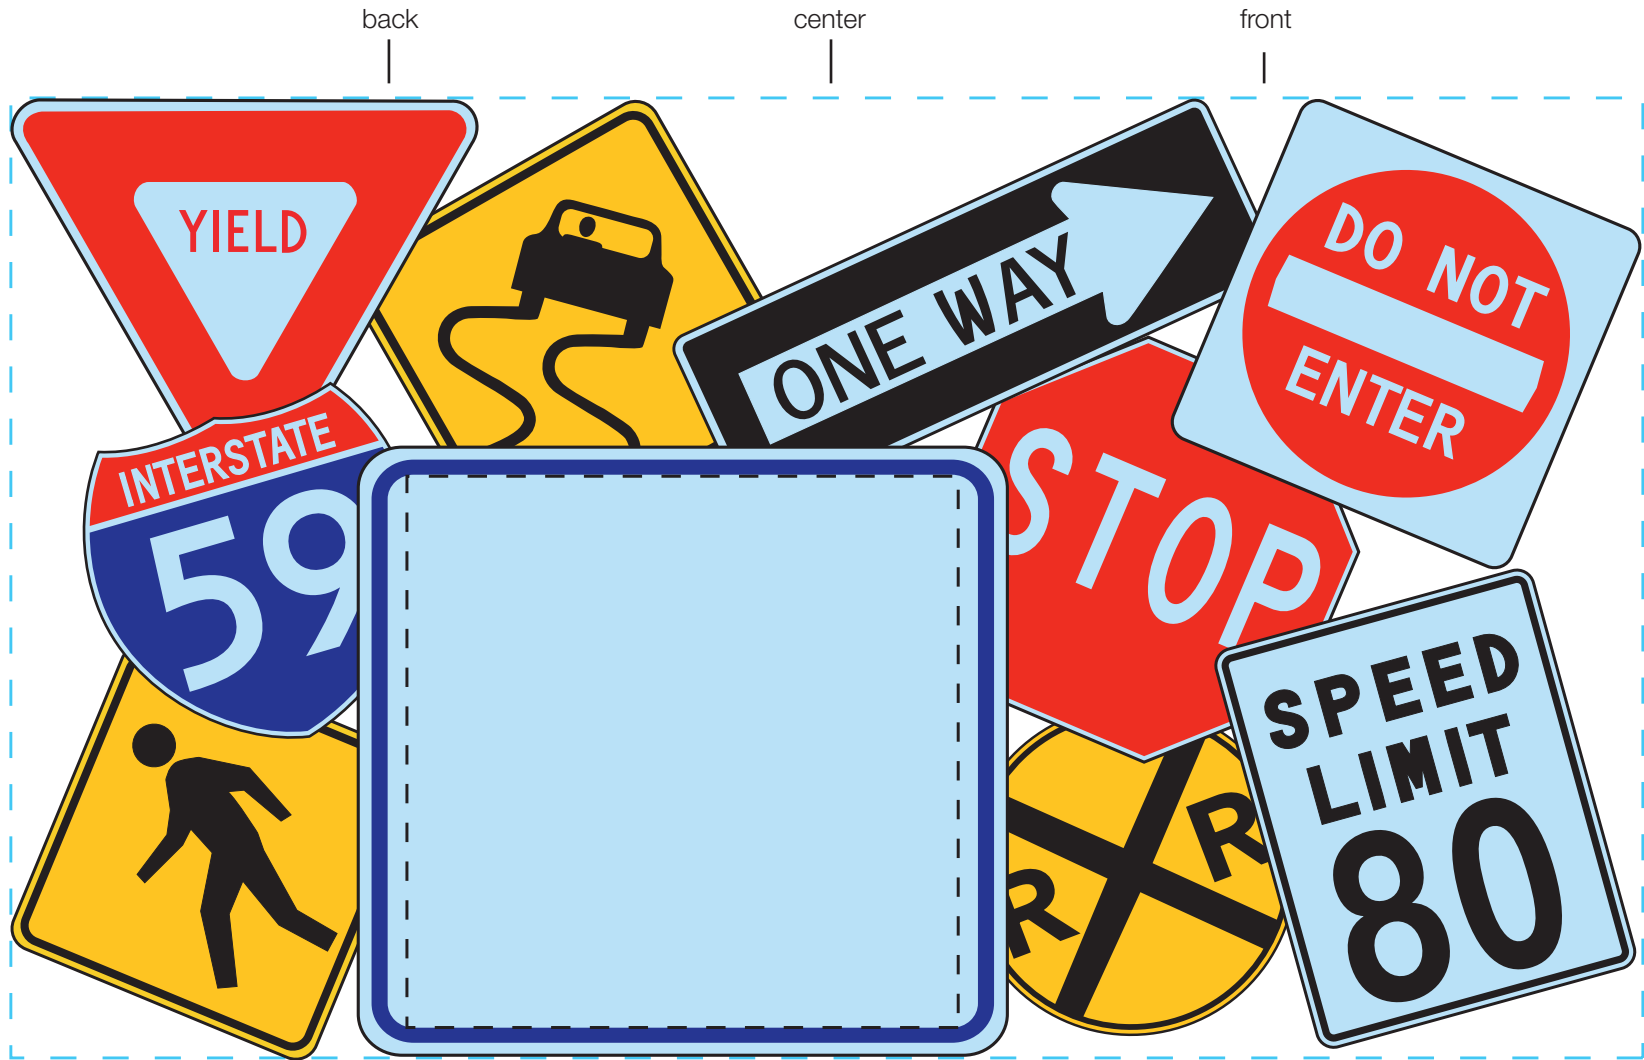

design template
imprint at 100%

design #1101

24 oz classic

AVAILABLE BOTTLE IMPRINT AREA (DASHED BLUE LINE) = 5"H X 8.5"W

AVAILABLE LOGO IMPRINT AREA (DASHED BLACK LINE) = 2.871"H X 2.871"W

ALTERING COLORS:
PLEASE DESIGNATE PMS # TO CORRESPONDING COLOR #.
PLEASE DO NOT CHANGE AMOUNT OF COLORS IN DESIGN

- 
 white
 (color #1)
- 
 pms 123
 (color #2)
- 
 pms 485
 (color #3)
- 
 pms 2735
 (color #4)
- 
 black
 (color #5)

NOT A PROOF. FOR CONCEPT PURPOSES ONLY.

item#: