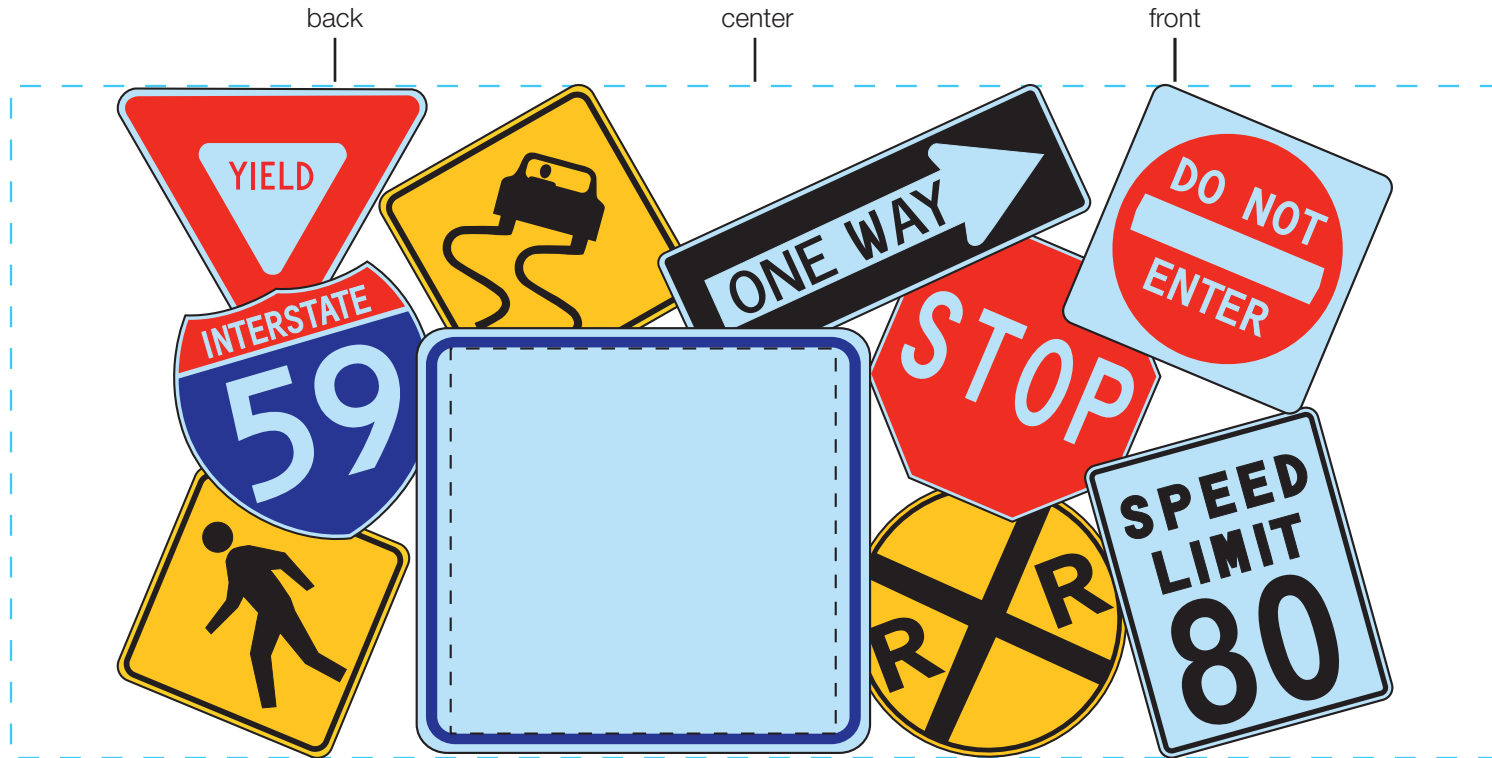

design template
imprint at 100%

design #1101

18oz bolt

AVAILABLE BOTTLE IMPRINT AREA (DASHED BLUE LINE) = 3.5"H X 7.75"W

AVAILABLE LOGO IMPRINT AREA (DASHED BLACK LINE) = 2"H X 2"W

ALTERING COLORS:
PLEASE DESIGNATE PMS # TO CORRESPONDING COLOR #.
PLEASE DO NOT CHANGE AMOUNT OF COLORS IN DESIGN

NOT A PROOF. FOR CONCEPT PURPOSES ONLY.

item#: