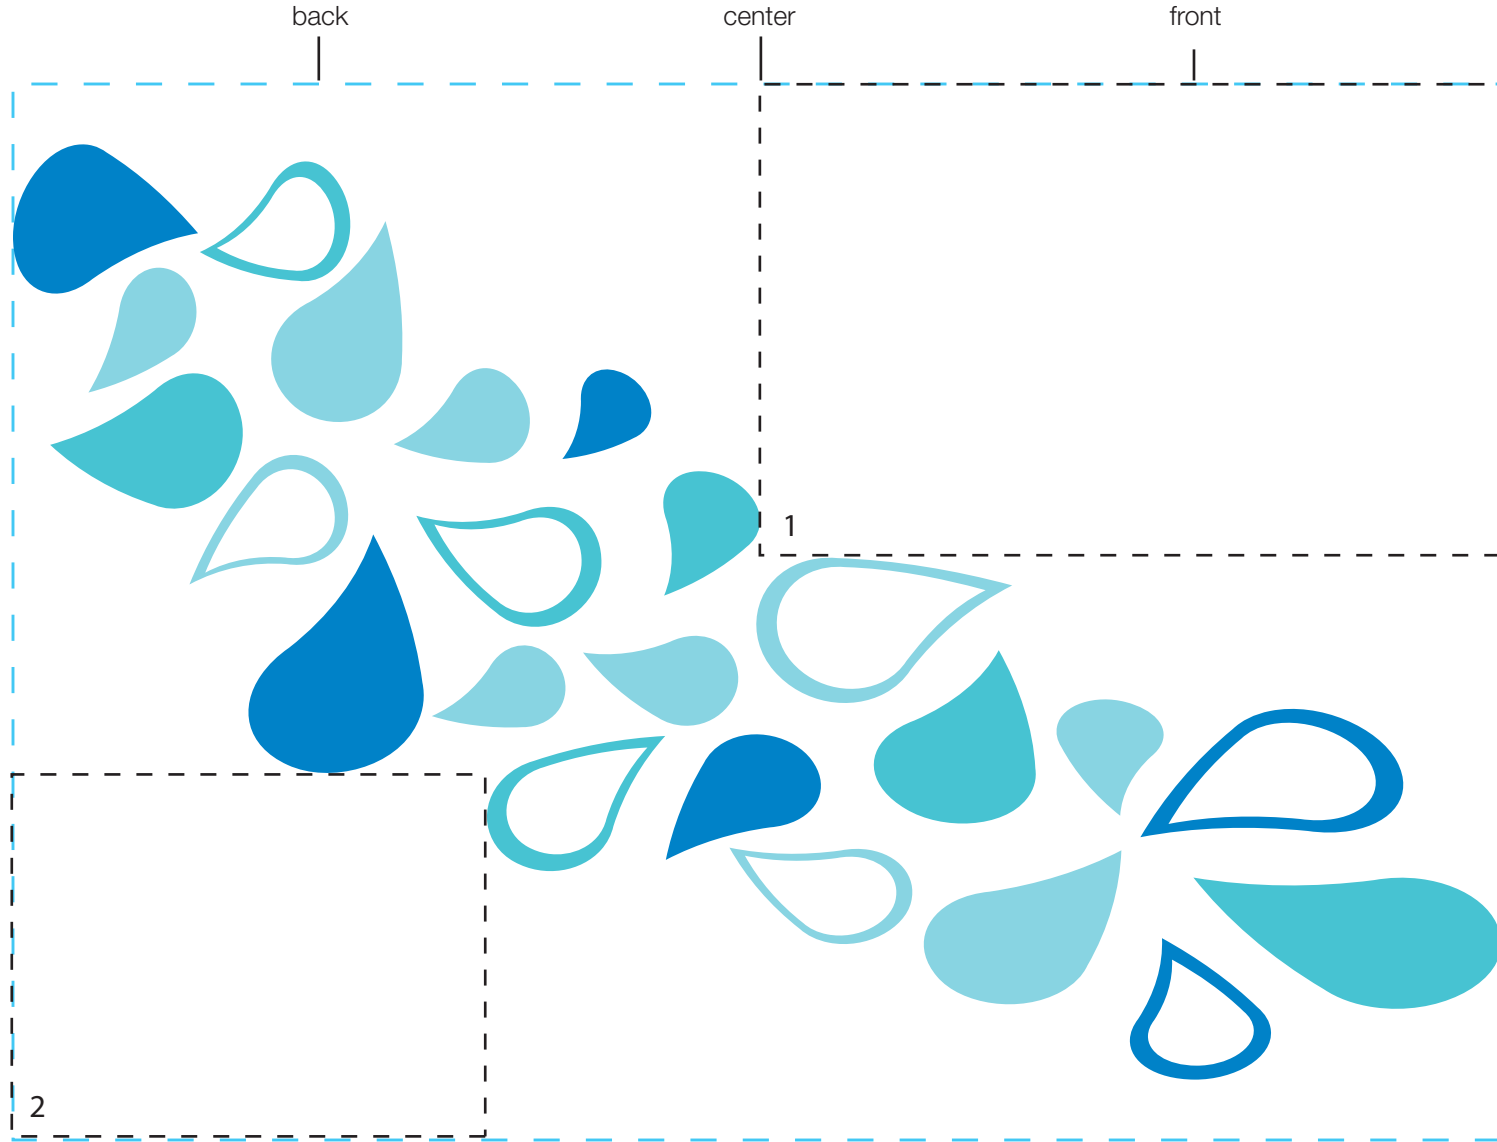

design template

imprint at 100%

design #110

24 oz bolt

AVAILABLE BOTTLE IMPRINT AREA (DASHED BLUE LINE) = 5.5"H X 7.75"W

1- AVAILABLE LOGO IMPRINT AREA (DASHED BLACK LINE) = 2.453"H X 3.856"W

2- AVAILABLE LOGO IMPRINT AREA (DASHED BLACK LINE) = 1.885"H X 2.465"W

ALTERING COLORS:
PLEASE DESIGNATE PMS # TO CORRESPONDING COLOR #.
PLEASE DO NOT CHANGE AMOUNT OF COLORS IN DESIGN

pms 310
(color #1)

pms 3115
(color #2)

pms 3005
(color #3)

NOT A PROOF. FOR CONCEPT PURPOSES ONLY.