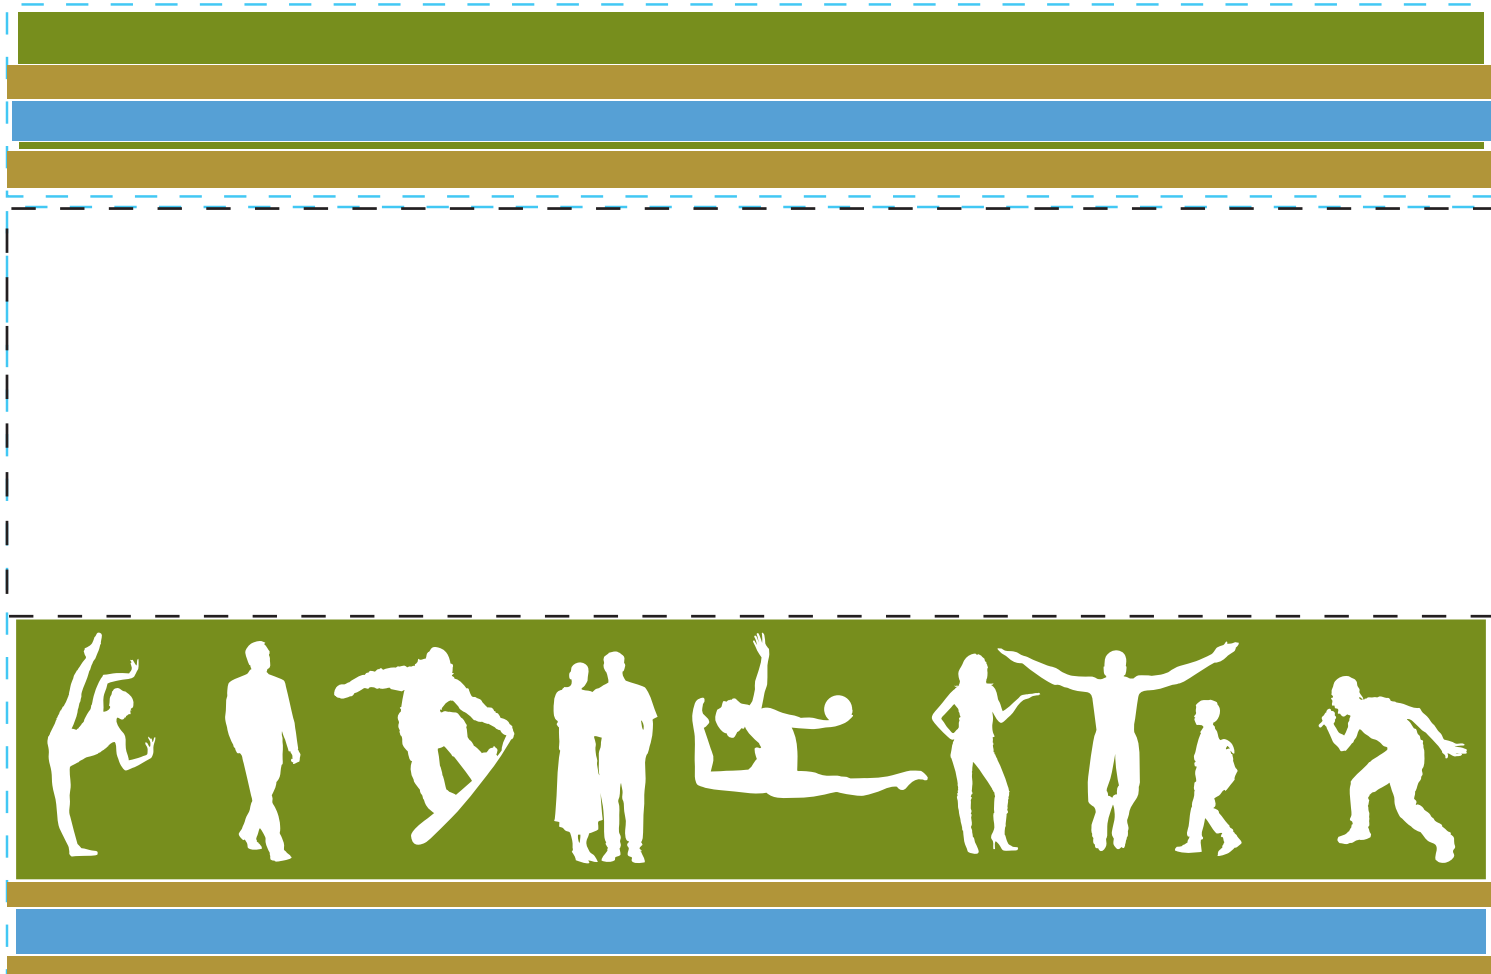

design template

design #109

24 oz metro

imprint at 100%

back

center

front

AVAILABLE BOTTLE IMPRINT AREA (DASHED BLUE LINE) = 1"H X 7.75"W (upper)
4"H X 7.75"W (lower)

AVAILABLE LOGO IMPRINT AREA (DASHED BLACK LINE) = 2.123"H X 7.75"W

ALTERING COLORS:
PLEASE DESIGNATE PMS # TO CORRESPONDING COLOR #.
PLEASE DO NOT CHANGE AMOUNT OF COLORS IN DESIGN

pms 7491
(color #1)

pms 542
(color #2)

pms 4505
(color #3)

NOT A PROOF. FOR CONCEPT PURPOSES ONLY.

item#: