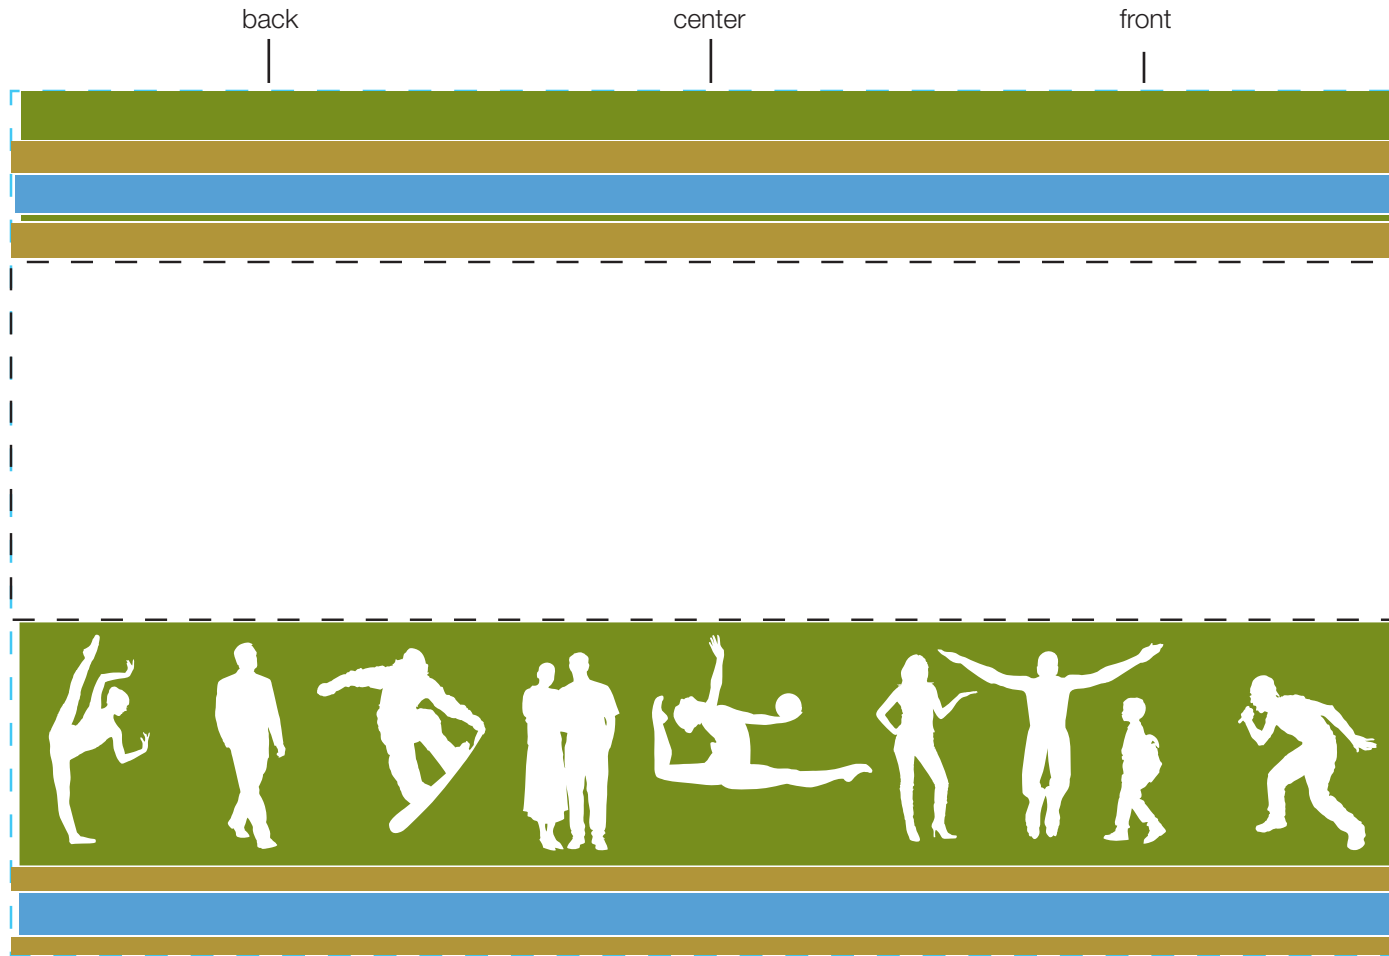

design template

imprint at 100%

design #109

24oz freedom

AVAILABLE BOTTLE IMPRINT AREA (DASHED BLUE LINE) = 4.5"H X 7.25"W

AVAILABLE LOGO IMPRINT AREA (DASHED BLACK LINE) = 1.863"H X 7.25"W

ALTERING COLORS:
PLEASE DESIGNATE PMS # TO CORRESPONDING COLOR #.
PLEASE DO NOT CHANGE AMOUNT OF COLORS IN DESIGN

pms 7491
(color #1)

pms 542
(color #2)

pms 4505
(color #3)

NOT A PROOF. FOR CONCEPT PURPOSES ONLY.

item#: