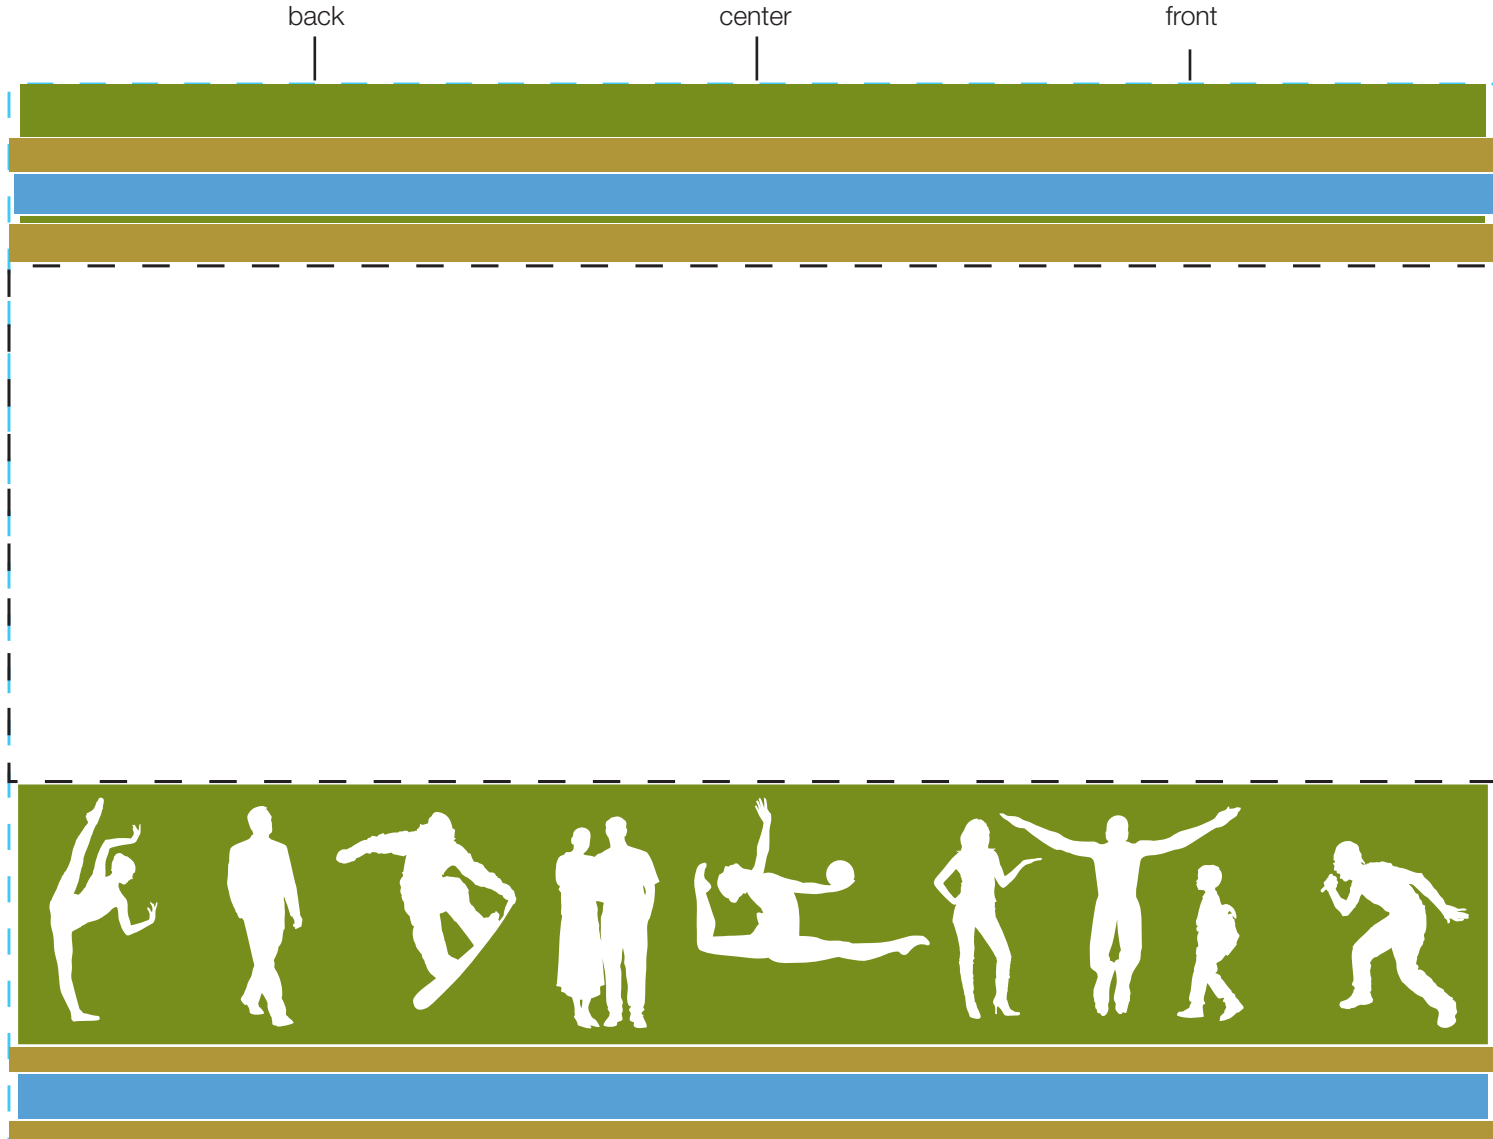

design template

imprint at 100%

design #109

24 oz bolt

AVAILABLE BOTTLE IMPRINT AREA (DASHED BLUE LINE) = 5.5"H X 7.75"W

AVAILABLE LOGO IMPRINT AREA (DASHED BLACK LINE) = 2.685"H X 7.75"W

ALTERING COLORS:
PLEASE DESIGNATE PMS # TO CORRESPONDING COLOR #.
PLEASE DO NOT CHANGE AMOUNT OF COLORS IN DESIGN

pms 7491
(color #1)

pms 542
(color #2)

pms 4505
(color #3)

NOT A PROOF. FOR CONCEPT PURPOSES ONLY.

item#: