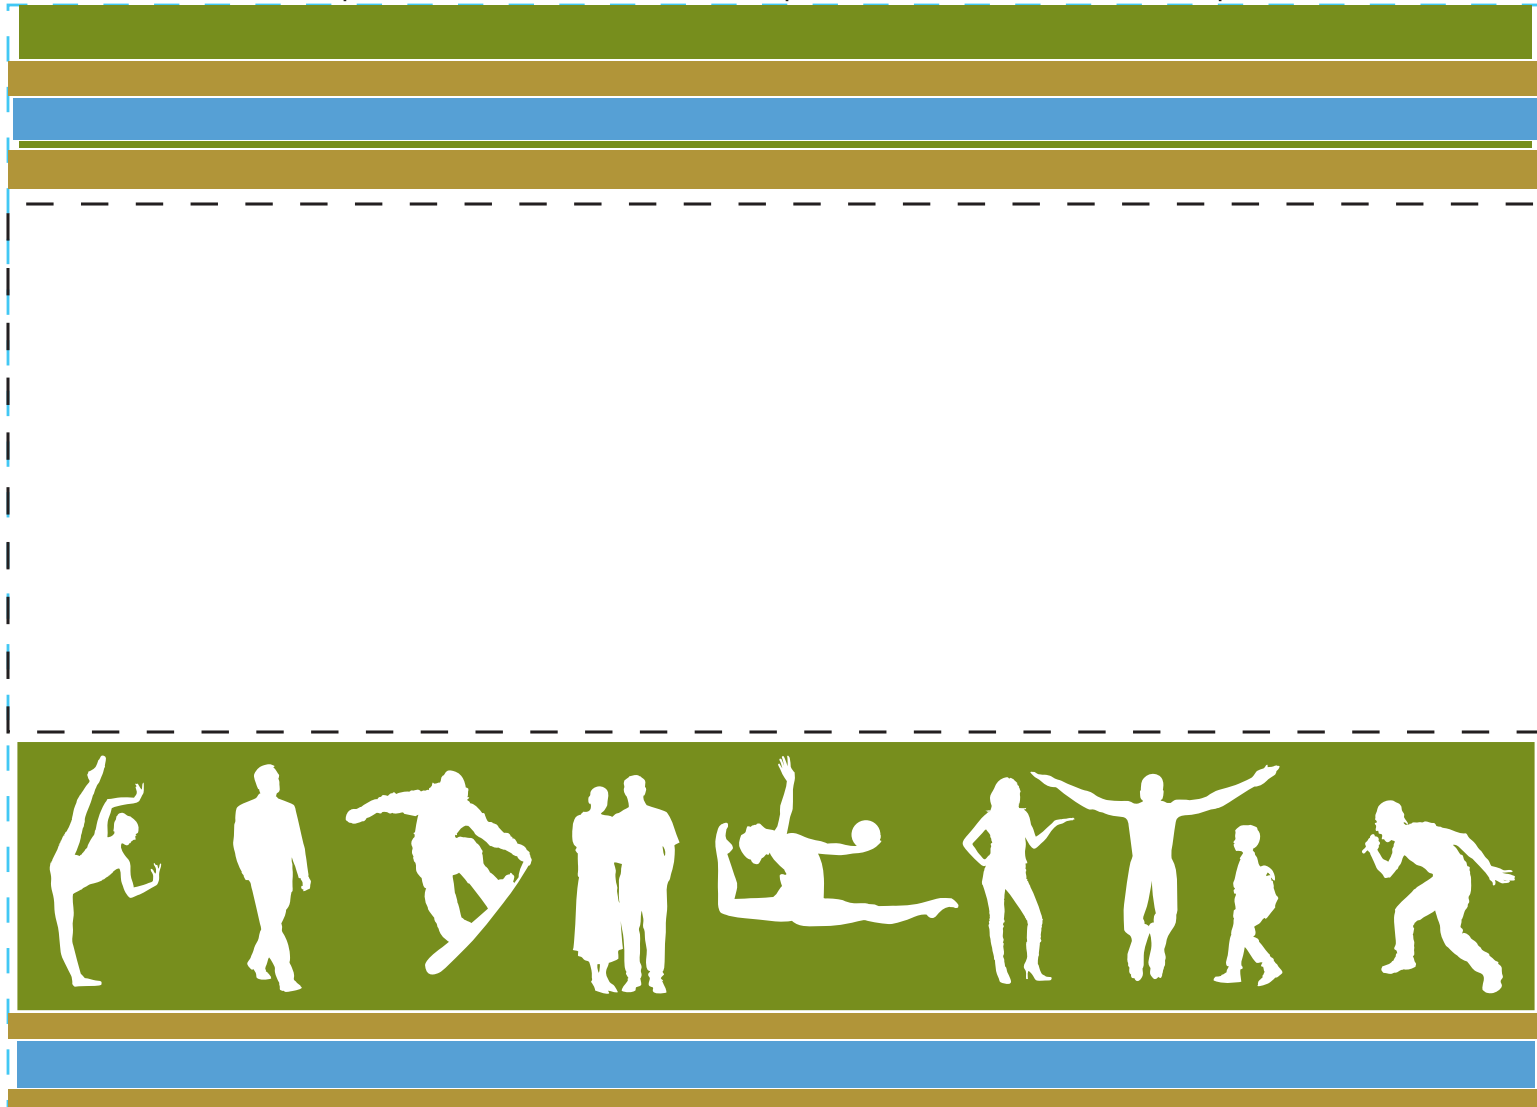

design template

design #109

24 oz aluminum classic

imprint at 100%

back

center

front

AVAILABLE BOTTLE IMPRINT AREA (DASHED BLUE LINE) = 5.75\"H X 8\"W

AVAILABLE LOGO IMPRINT AREA (DASHED BLACK LINE) = 2.75\"H X 8\"W

ALTERING COLORS:
PLEASE DESIGNATE PMS # TO CORRESPONDING COLOR #.
PLEASE DO NOT CHANGE AMOUNT OF COLORS IN DESIGN

pms 7491
(color #1)

pms 542
(color #2)