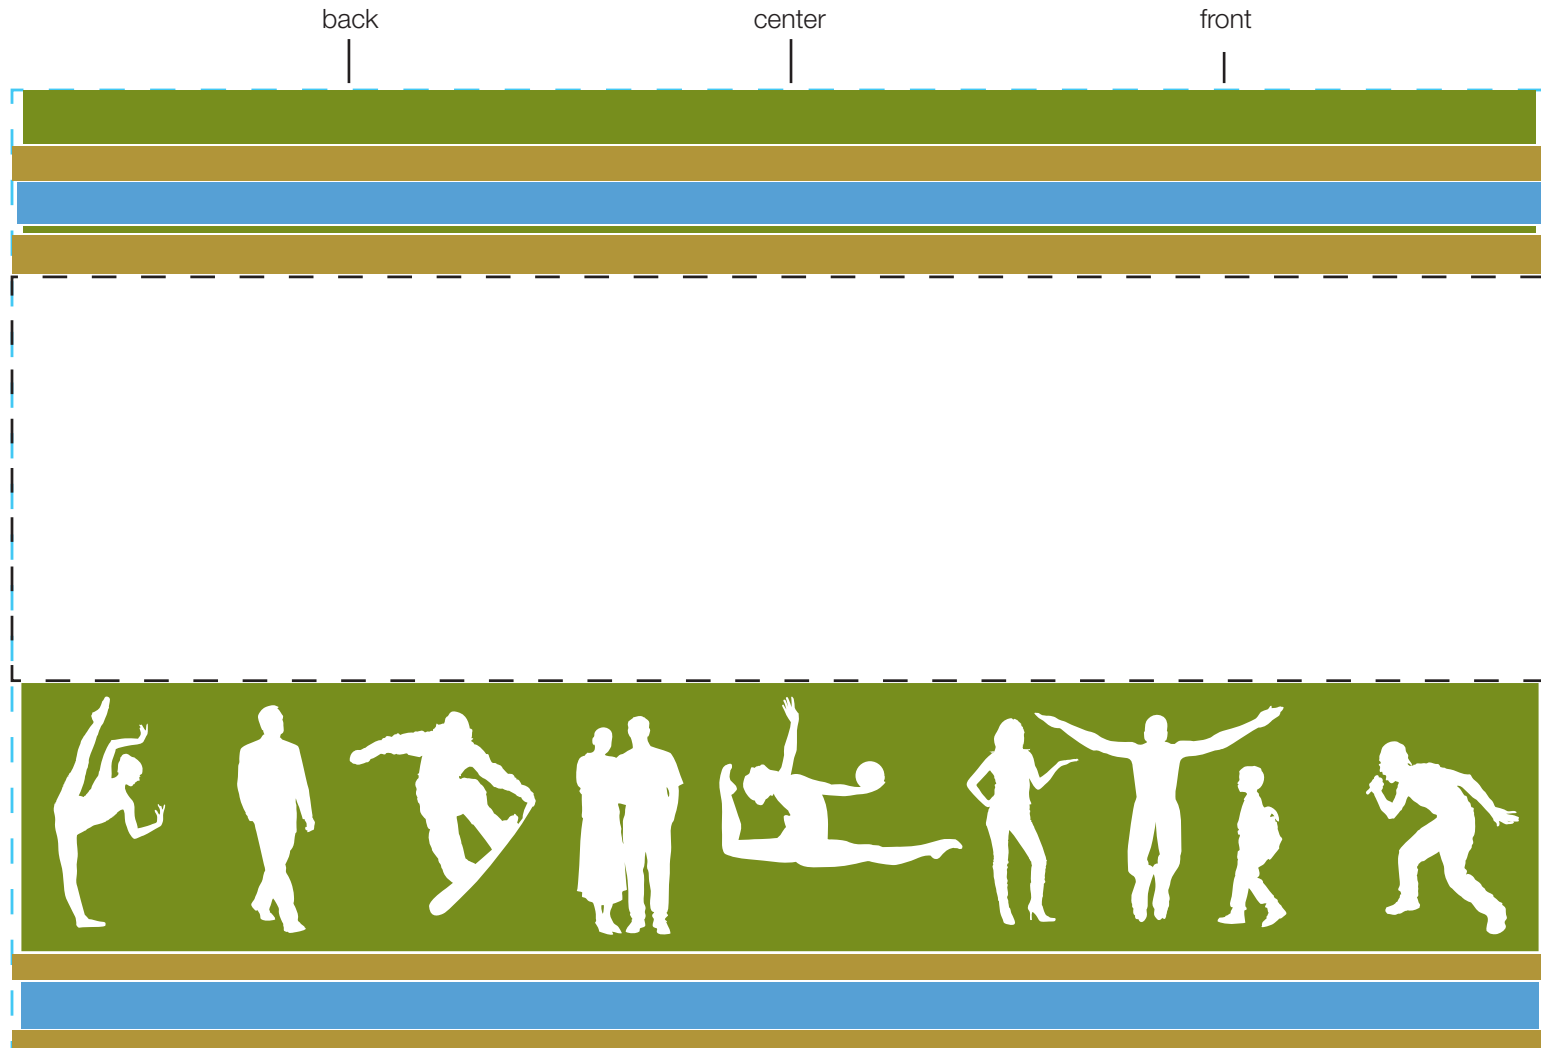

design template

imprint at 100%

design #109

24 oz classic

AVAILABLE BOTTLE IMPRINT AREA (DASHED BLUE LINE) = 5"H X 8"W

AVAILABLE LOGO IMPRINT AREA (DASHED BLACK LINE) = 2.103"H X 8"W

ALTERING COLORS:
PLEASE DESIGNATE PMS # TO CORRESPONDING COLOR #.
PLEASE DO NOT CHANGE AMOUNT OF COLORS IN DESIGN

pms 7491
(color #1)

pms 542
(color #2)

pms 4505
(color #3)

NOT A PROOF. FOR CONCEPT PURPOSES ONLY.

item#: