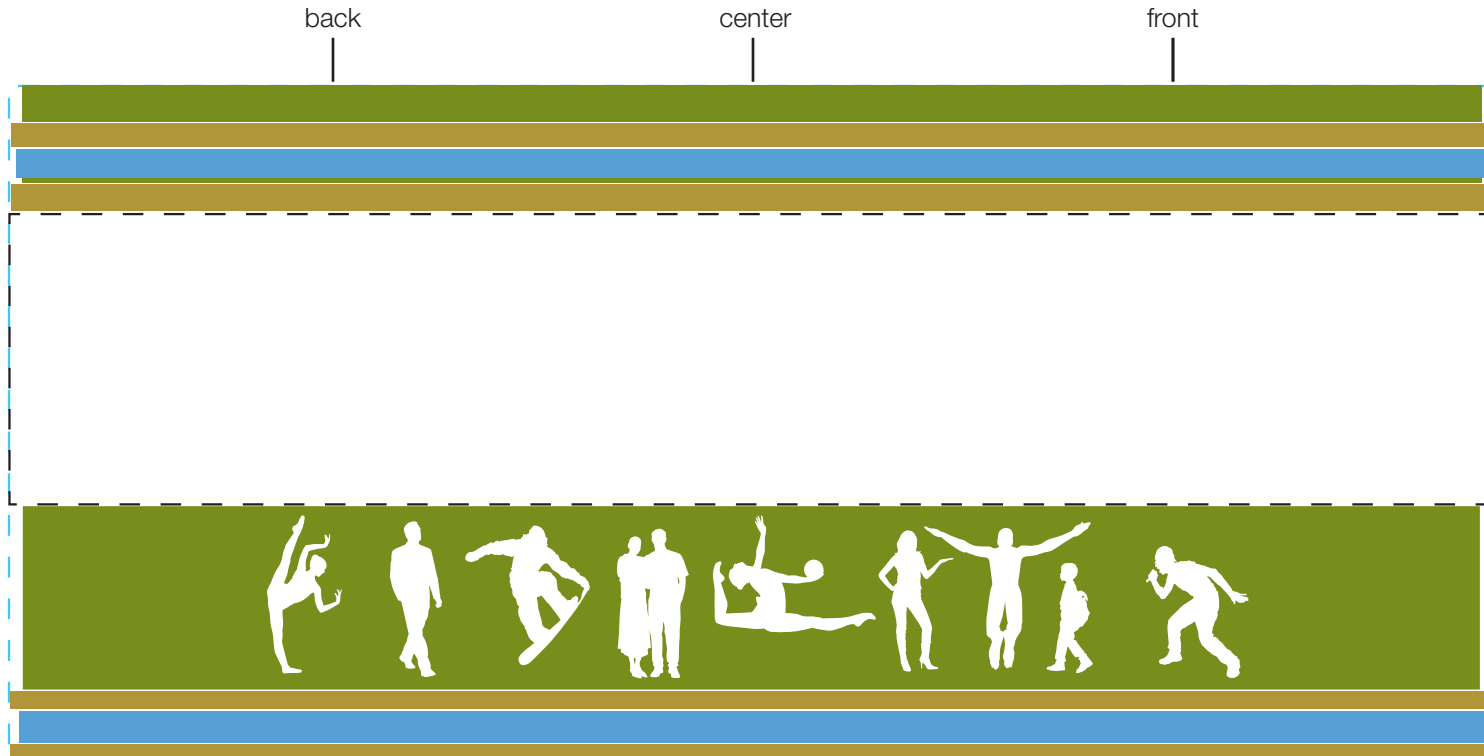

design template
imprint at 100%

design #109

18oz bolt

AVAILABLE BOTTLE IMPRINT AREA (DASHED BLUE LINE) = 3.5"H X 7.75"W

AVAILABLE LOGO IMPRINT AREA (DASHED BLACK LINE) = 1.51"H X 7.75"W

ALTERING COLORS:
PLEASE DESIGNATE PMS # TO CORRESPONDING COLOR #.
PLEASE DO NOT CHANGE AMOUNT OF COLORS IN DESIGN

NOT A PROOF. FOR CONCEPT PURPOSES ONLY.

		
pms 7491 (color #1)	pms 542 (color #2)	pms 4505 (color #3)

item#: