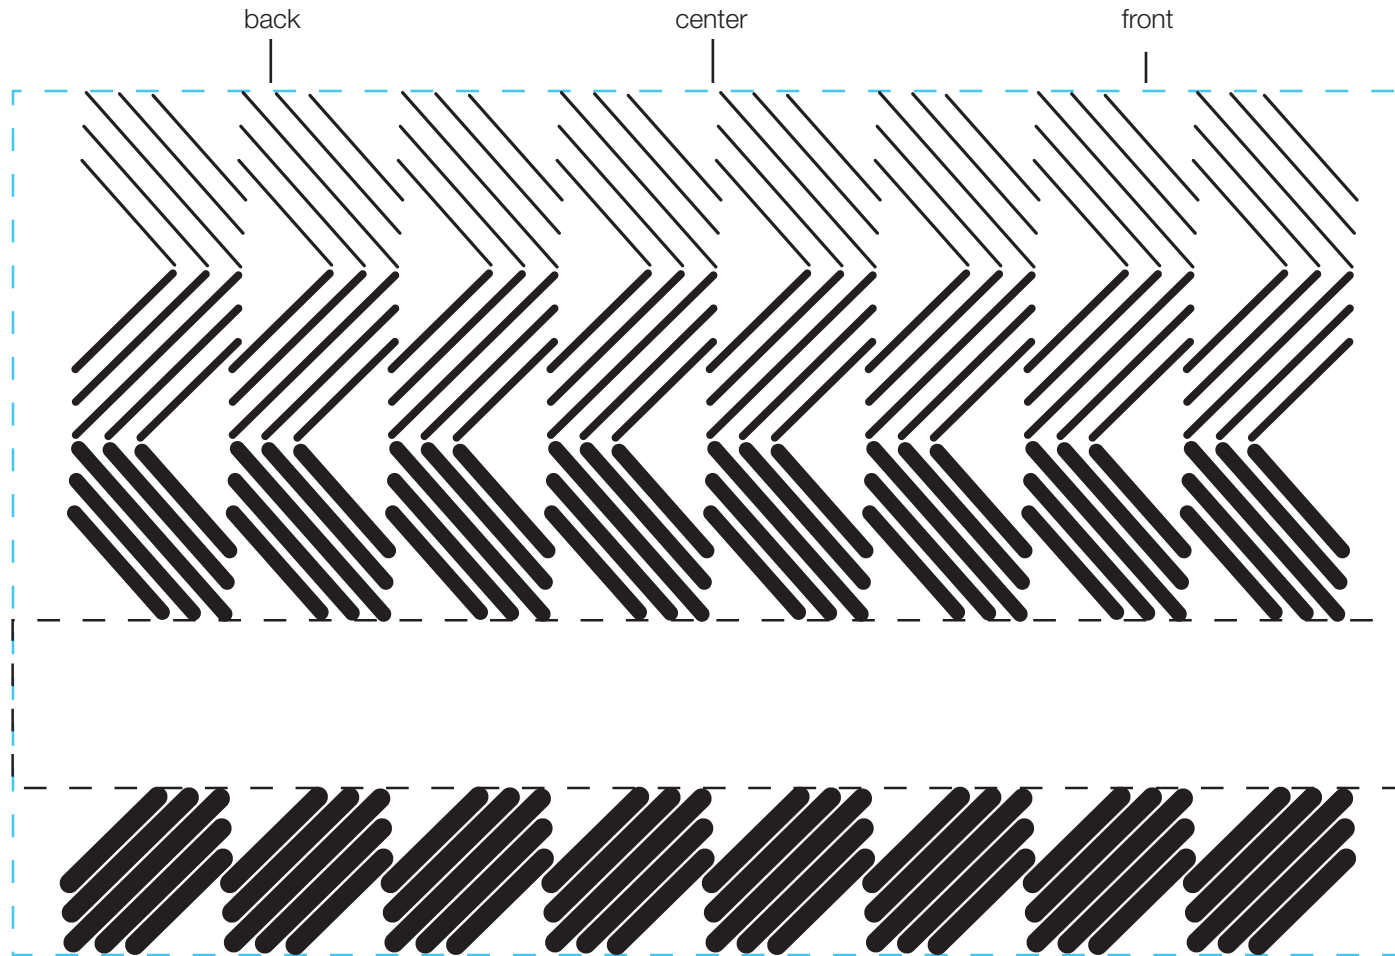

design template

imprint at 100%

design #108

24oz freedom

AVAILABLE BOTTLE IMPRINT AREA (DASHED BLUE LINE) = 4.5"H X 7.25"W

AVAILABLE LOGO IMPRINT AREA (DASHED BLACK LINE) = .873"H X 7.25"W

ALTERING COLORS:
PLEASE DESIGNATE PMS # TO CORRESPONDING COLOR #.
PLEASE DO NOT CHANGE AMOUNT OF COLORS IN DESIGN

BLACK
(color #1)

NOT A PROOF. FOR CONCEPT PURPOSES ONLY.

item#: