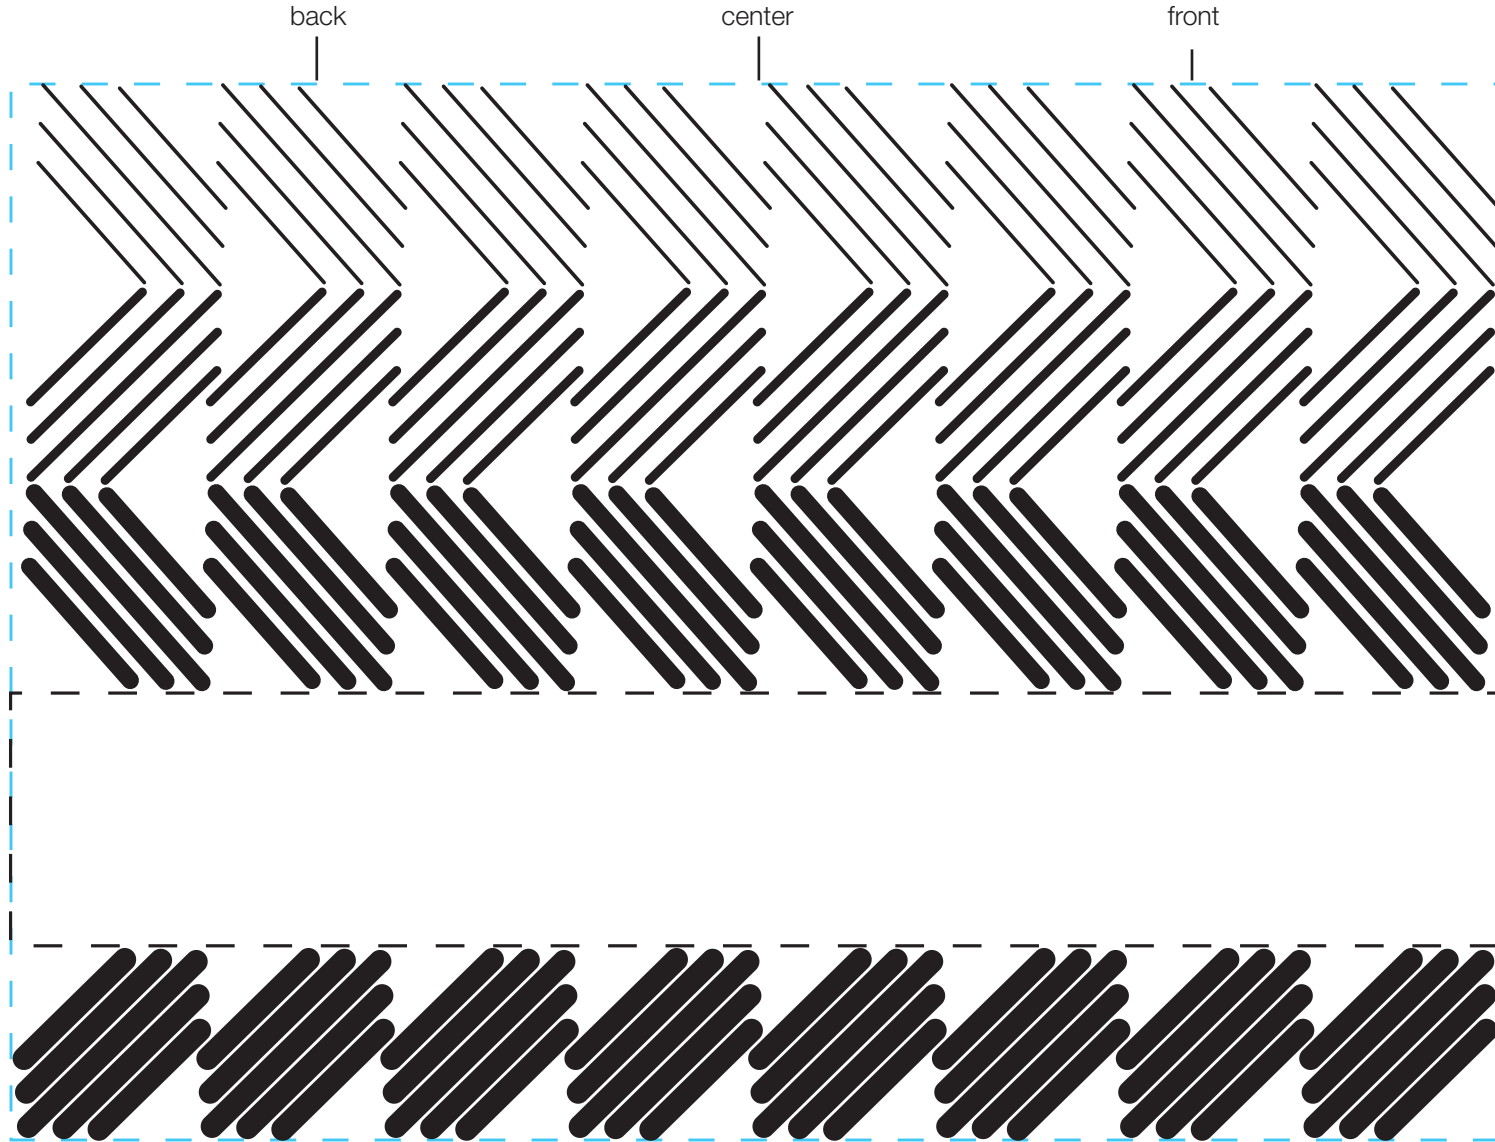

design template

imprint at 100%

design #108

24 oz bolt

AVAILABLE BOTTLE IMPRINT AREA (DASHED BLUE LINE) = 5.5"H X 7.75"W

AVAILABLE LOGO IMPRINT AREA (DASHED BLACK LINE) = 1.316"H X 7.75"W

ALTERING COLORS:
PLEASE DESIGNATE PMS # TO CORRESPONDING COLOR #.
PLEASE DO NOT CHANGE AMOUNT OF COLORS IN DESIGN

NOT A PROOF. FOR CONCEPT PURPOSES ONLY.

item#:

■
BLACK
(color #1)