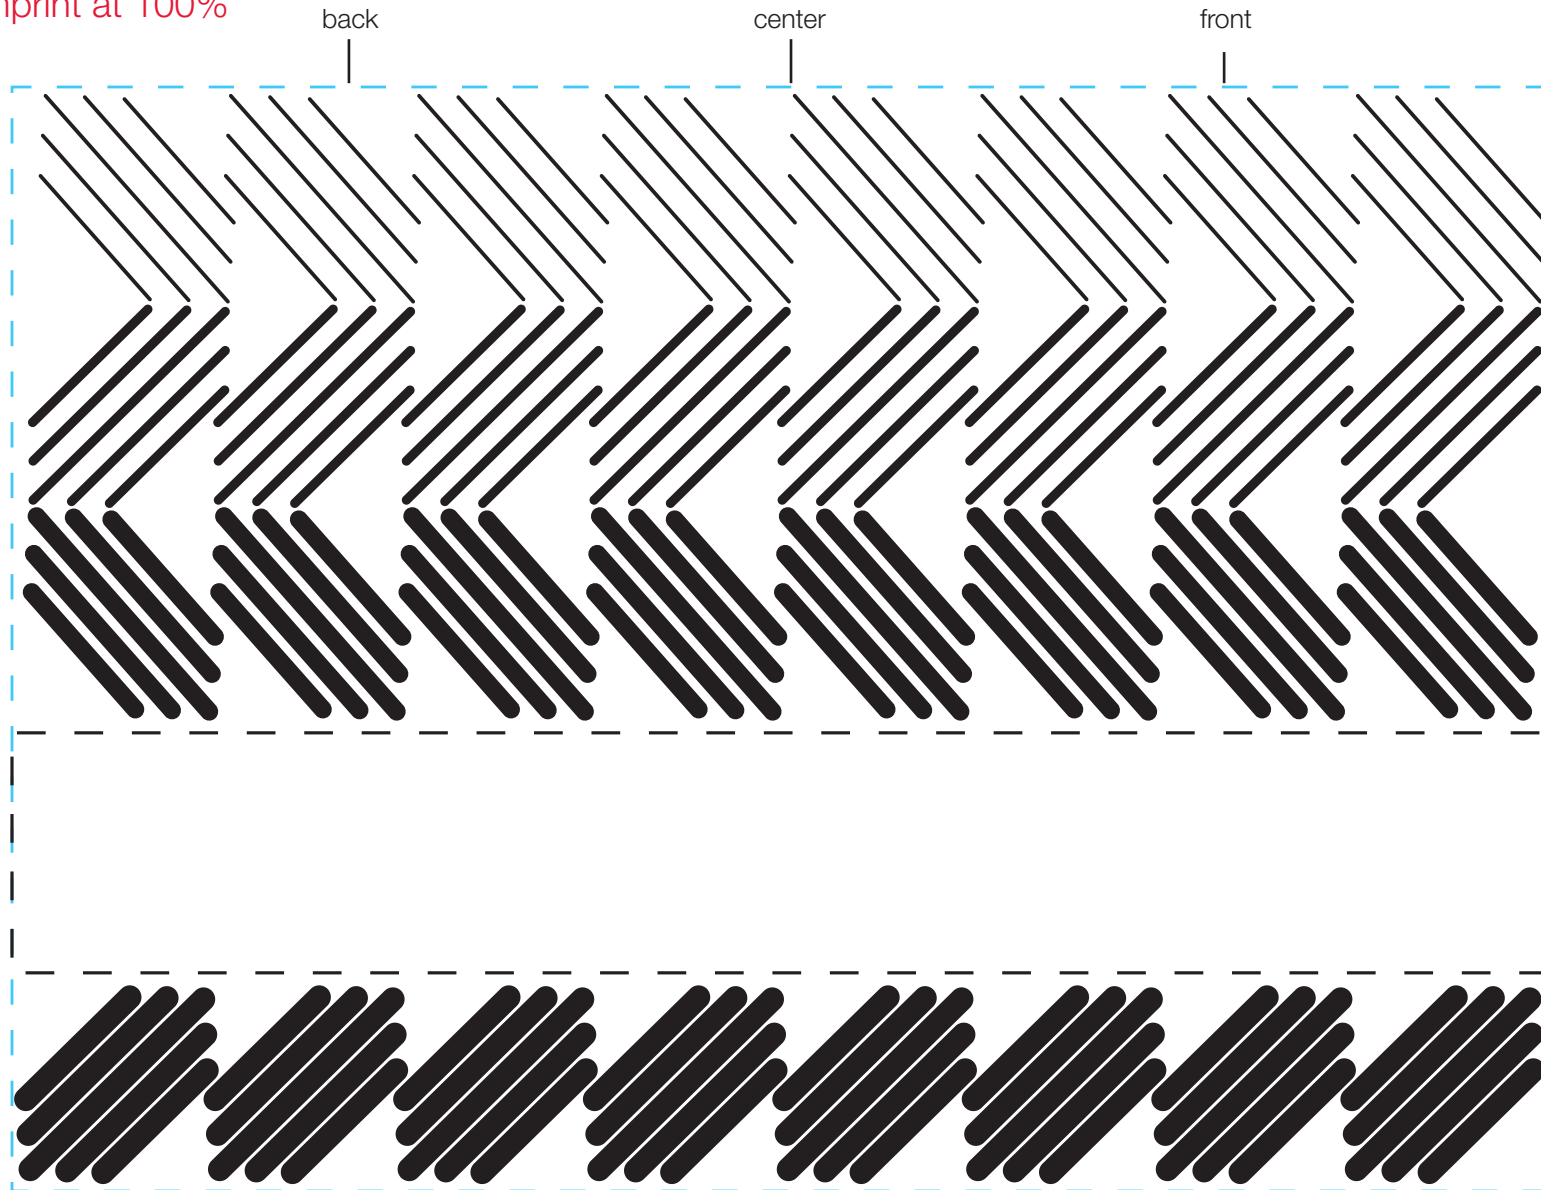

design template

design #108

24 oz aluminum classic

imprint at 100%

AVAILABLE BOTTLE IMPRINT AREA (DASHED BLUE LINE) = 5.75"H X 8"W

AVAILABLE LOGO IMPRINT AREA (DASHED BLACK LINE) = 1.25"H X 8"W

ALTERING COLORS:
PLEASE DESIGNATE PMS # TO CORRESPONDING COLOR #.
PLEASE DO NOT CHANGE AMOUNT OF COLORS IN DESIGN

BLACK
(color #1)

NOT A PROOF. FOR CONCEPT PURPOSES ONLY.

item#: