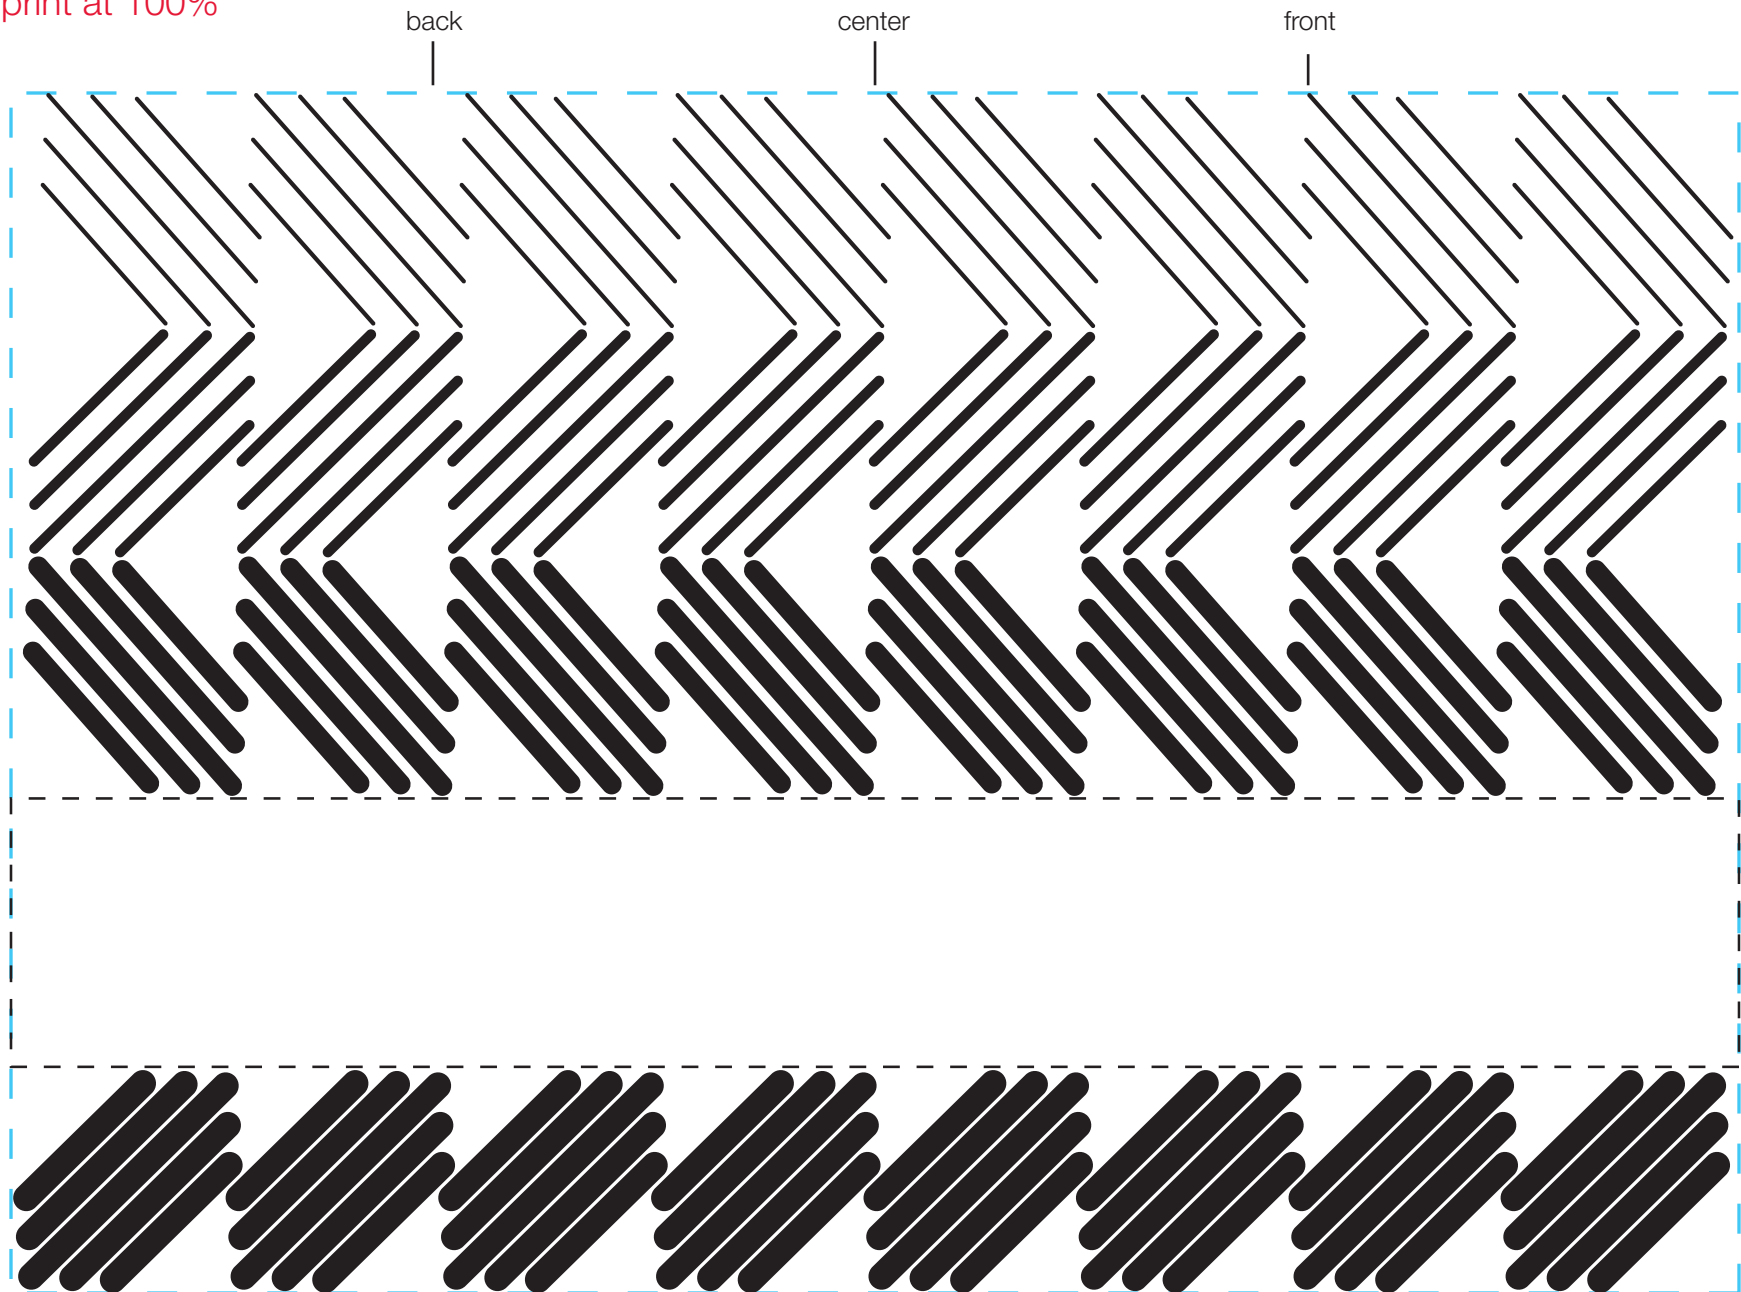

design template

imprint at 100%

design #108

34oz classic

AVAILABLE BOTTLE IMPRINT AREA (DASHED BLUE LINE) = 6.25"H X 9"W

AVAILABLE LOGO IMPRINT AREA (DASHED BLACK LINE) = 1.397"H X 9"W

ALTERING COLORS:
PLEASE DESIGNATE PMS # TO CORRESPONDING COLOR #.
PLEASE DO NOT CHANGE AMOUNT OF COLORS IN DESIGN

NOT A PROOF. FOR CONCEPT PURPOSES ONLY.

item#:

■
BLACK
(color #1)