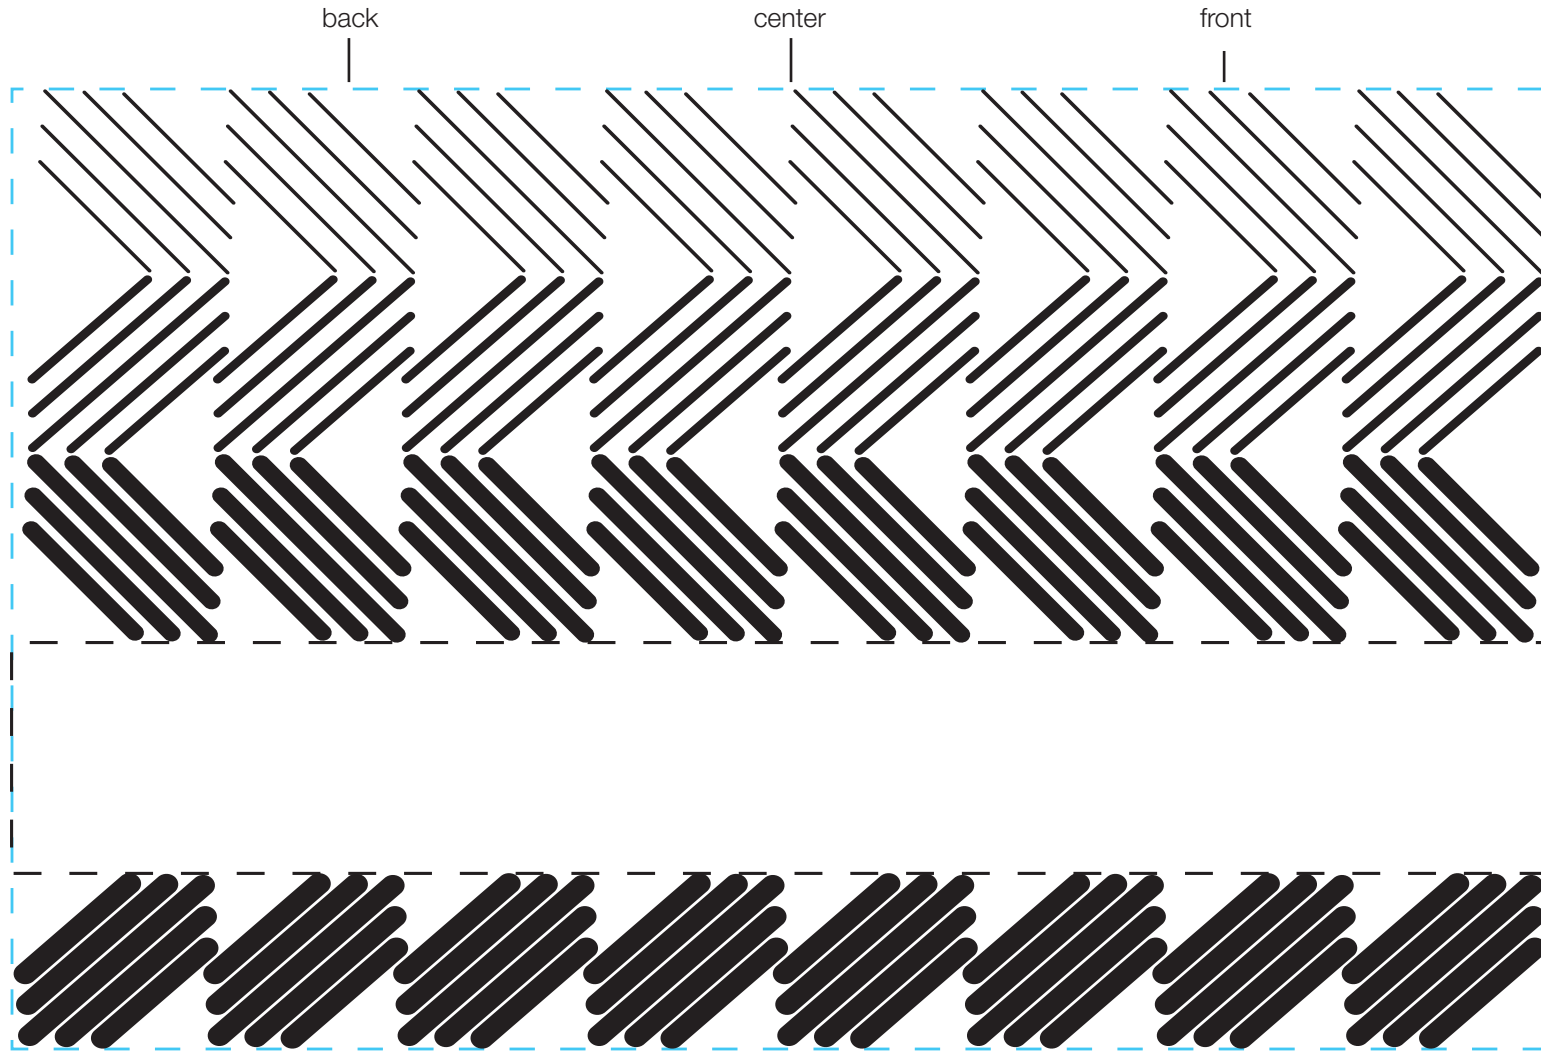

design template  
imprint at 100%

design #108

24 oz classic

AVAILABLE BOTTLE IMPRINT AREA (DASHED BLUE LINE) = 5"H X 8"W

AVAILABLE LOGO IMPRINT AREA (DASHED BLACK LINE) = 1.202"H X 8"W

ALTERING COLORS:  
PLEASE DESIGNATE PMS # TO CORRESPONDING COLOR #.  
PLEASE DO NOT CHANGE AMOUNT OF COLORS IN DESIGN

BLACK  
(color #1)

NOT A PROOF. FOR CONCEPT PURPOSES ONLY.

item#: