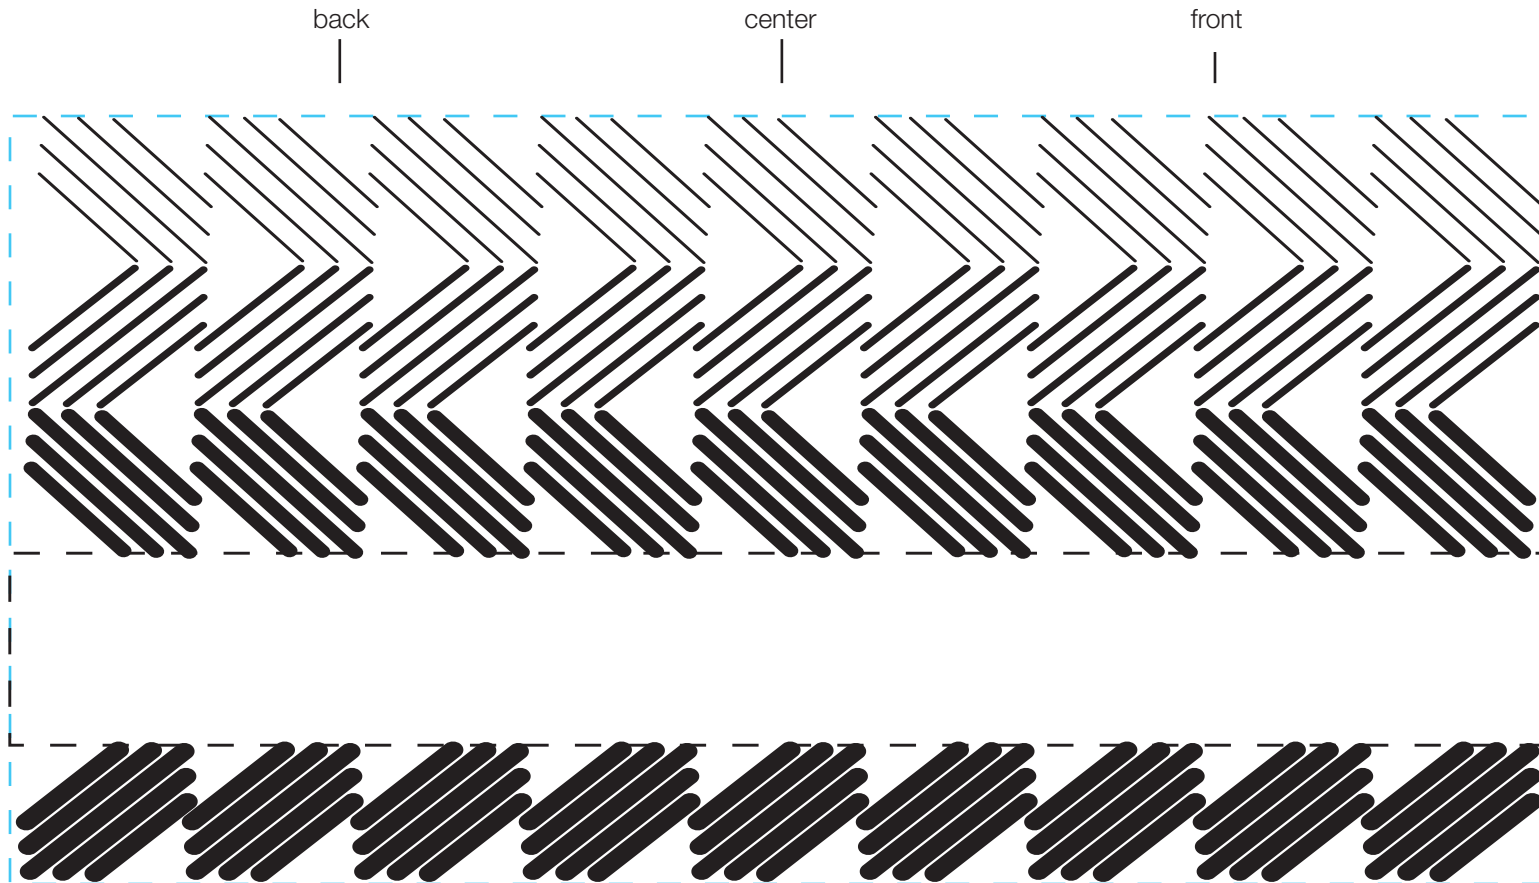

design template

imprint at 100%

design #108

20 oz classic

AVAILABLE BOTTLE IMPRINT AREA (DASHED BLUE LINE) = 4"H X 8"W

AVAILABLE LOGO IMPRINT AREA (DASHED BLACK LINE) = 1"H X 8"W

ALTERING COLORS:
PLEASE DESIGNATE PMS # TO CORRESPONDING COLOR #.
PLEASE DO NOT CHANGE AMOUNT OF COLORS IN DESIGN

■
BLACK
(color #1)

NOT A PROOF. FOR CONCEPT PURPOSES ONLY.

item#: