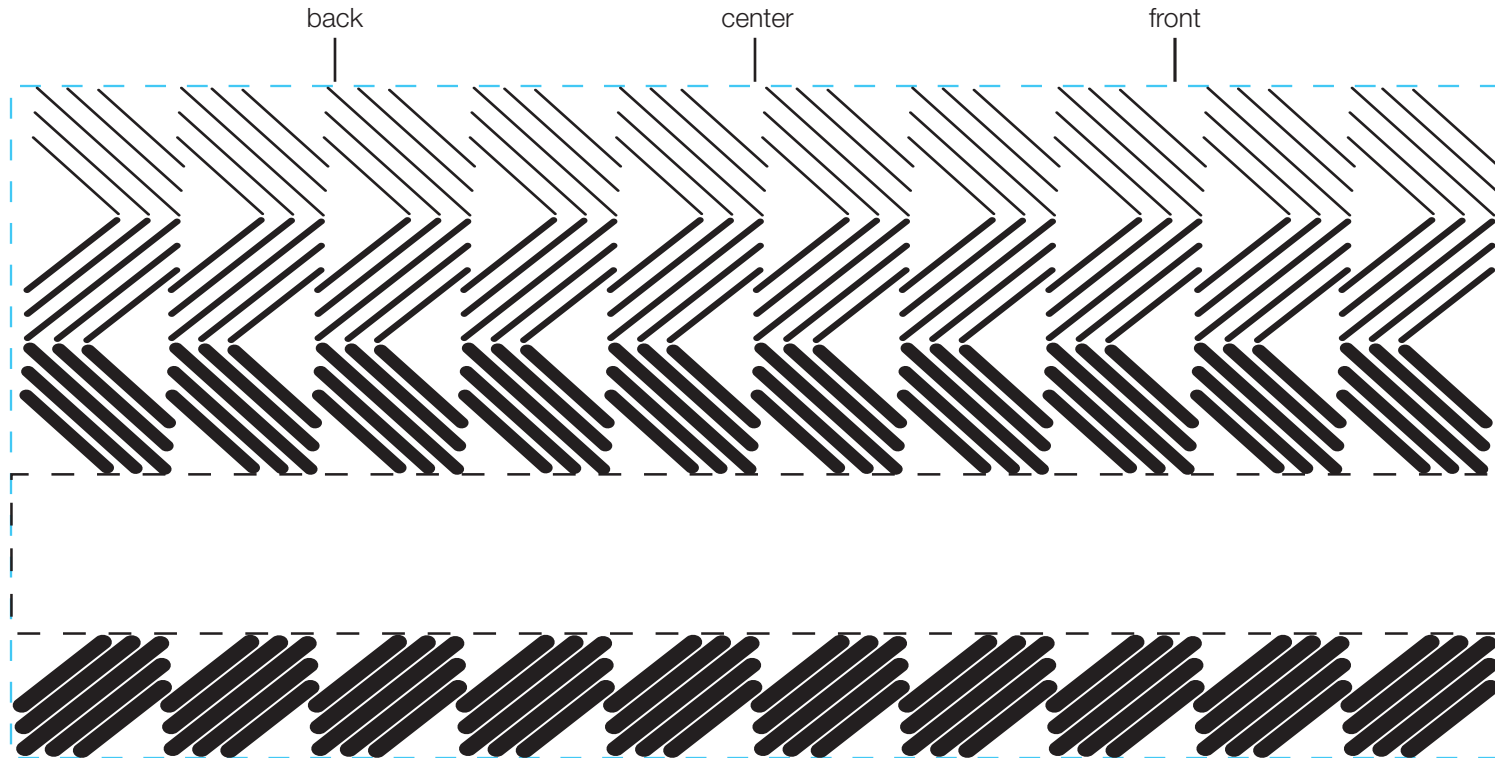

design template
imprint at 100%

design #108

18oz bolt

AVAILABLE BOTTLE IMPRINT AREA (DASHED BLUE LINE) = 3.5"H X 7.75"W

AVAILABLE LOGO IMPRINT AREA (DASHED BLACK LINE) = .829"H X 7.75"W

ALTERING COLORS:
PLEASE DESIGNATE PMS # TO CORRESPONDING COLOR #.
PLEASE DO NOT CHANGE AMOUNT OF COLORS IN DESIGN

NOT A PROOF. FOR CONCEPT PURPOSES ONLY.

■
BLACK
(color #1)

item#: