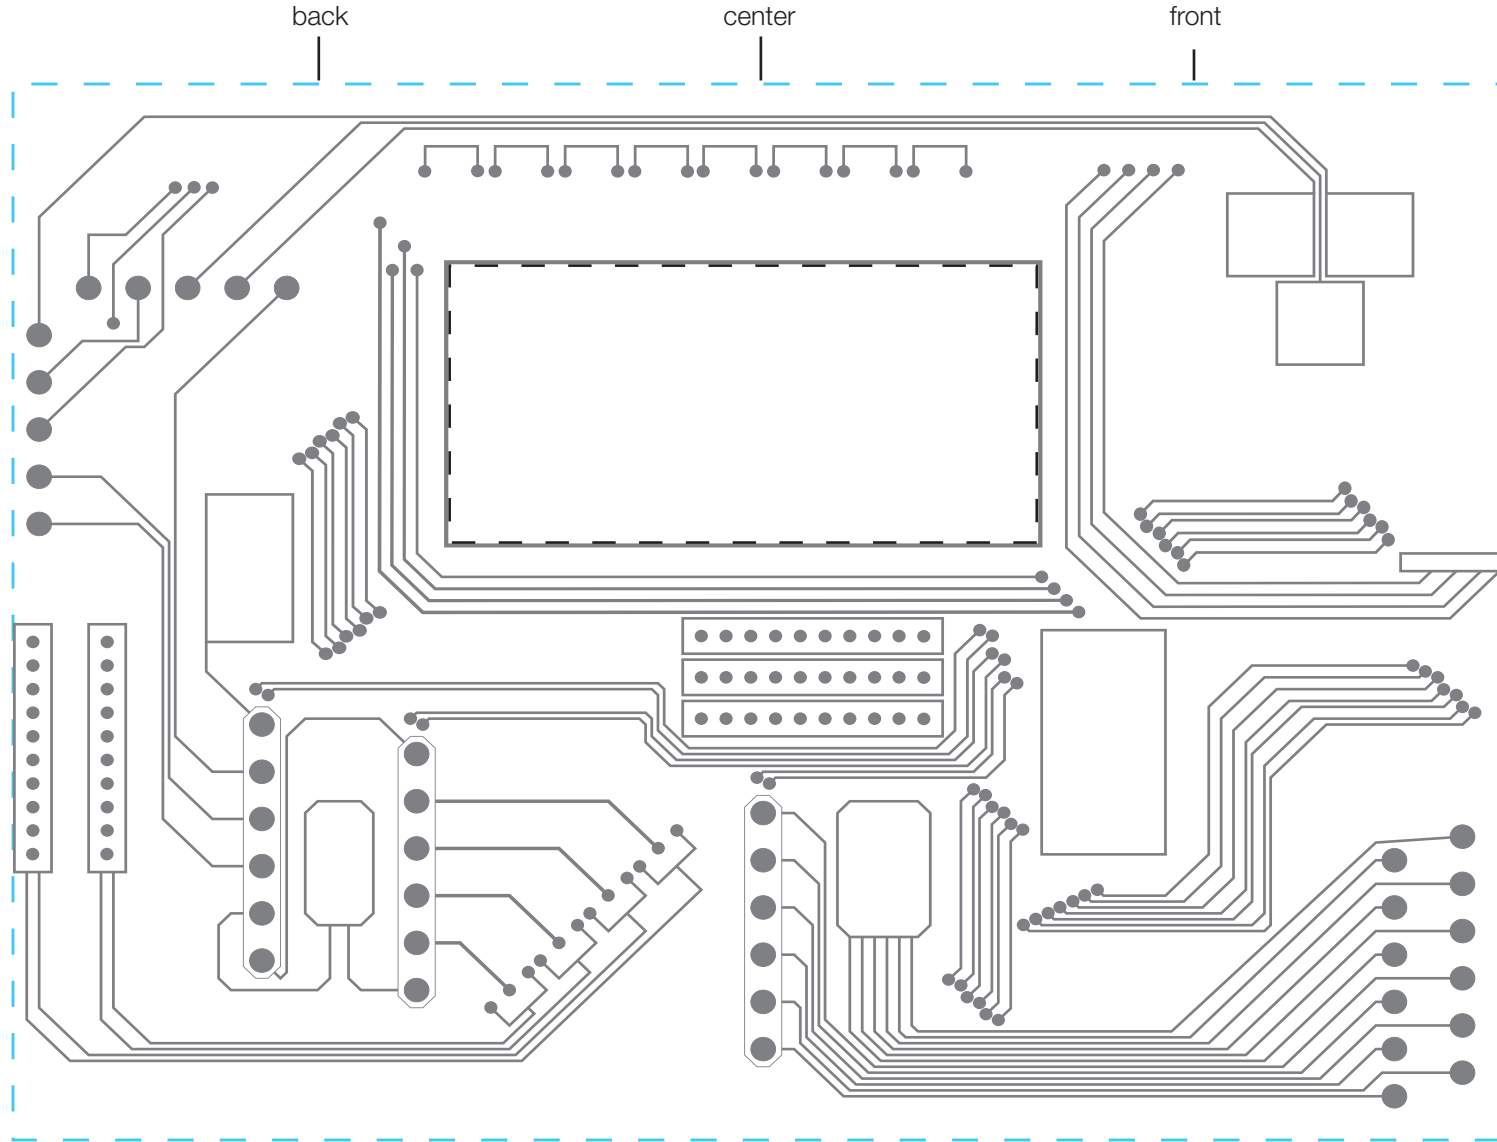

design template

imprint at 100%

design #107

24 oz bolt

AVAILABLE BOTTLE IMPRINT AREA (DASHED BLUE LINE) = 5.5"H X 7.75"W

AVAILABLE LOGO IMPRINT AREA (DASHED BLACK LINE) = 1.442"H X 3.057"W

ALTERING COLORS:
PLEASE DESIGNATE PMS # TO CORRESPONDING COLOR #.
PLEASE DO NOT CHANGE AMOUNT OF COLORS IN DESIGN

pms 424
(color #1)

NOT A PROOF. FOR CONCEPT PURPOSES ONLY.

item#: