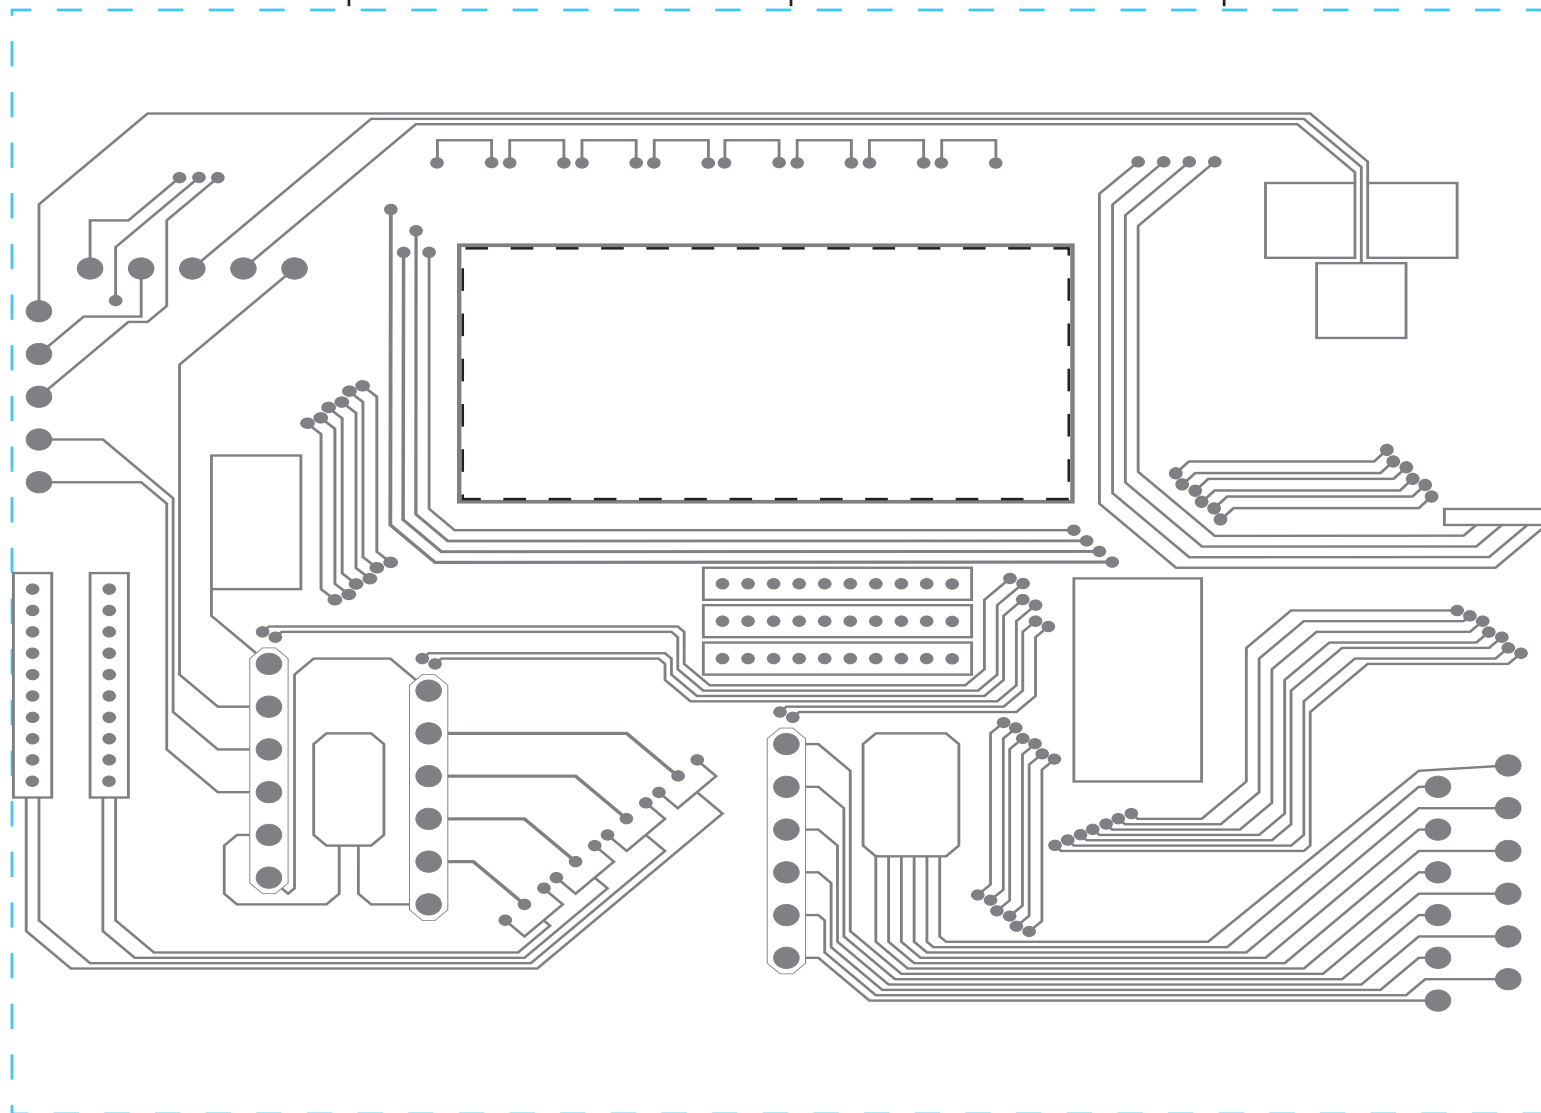

design template

design #107

24 oz aluminum classic

imprint at 100%

back

center

front

AVAILABLE BOTTLE IMPRINT AREA (DASHED BLUE LINE) = 5.75"H X 8"W

AVAILABLE LOGO IMPRINT AREA (DASHED BLACK LINE) = 1.306"H X 3.156"W

ALTERING COLORS:
PLEASE DESIGNATE PMS # TO CORRESPONDING COLOR #.
PLEASE DO NOT CHANGE AMOUNT OF COLORS IN DESIGN

pms 424
(color #1)

NOT A PROOF. FOR CONCEPT PURPOSES ONLY.