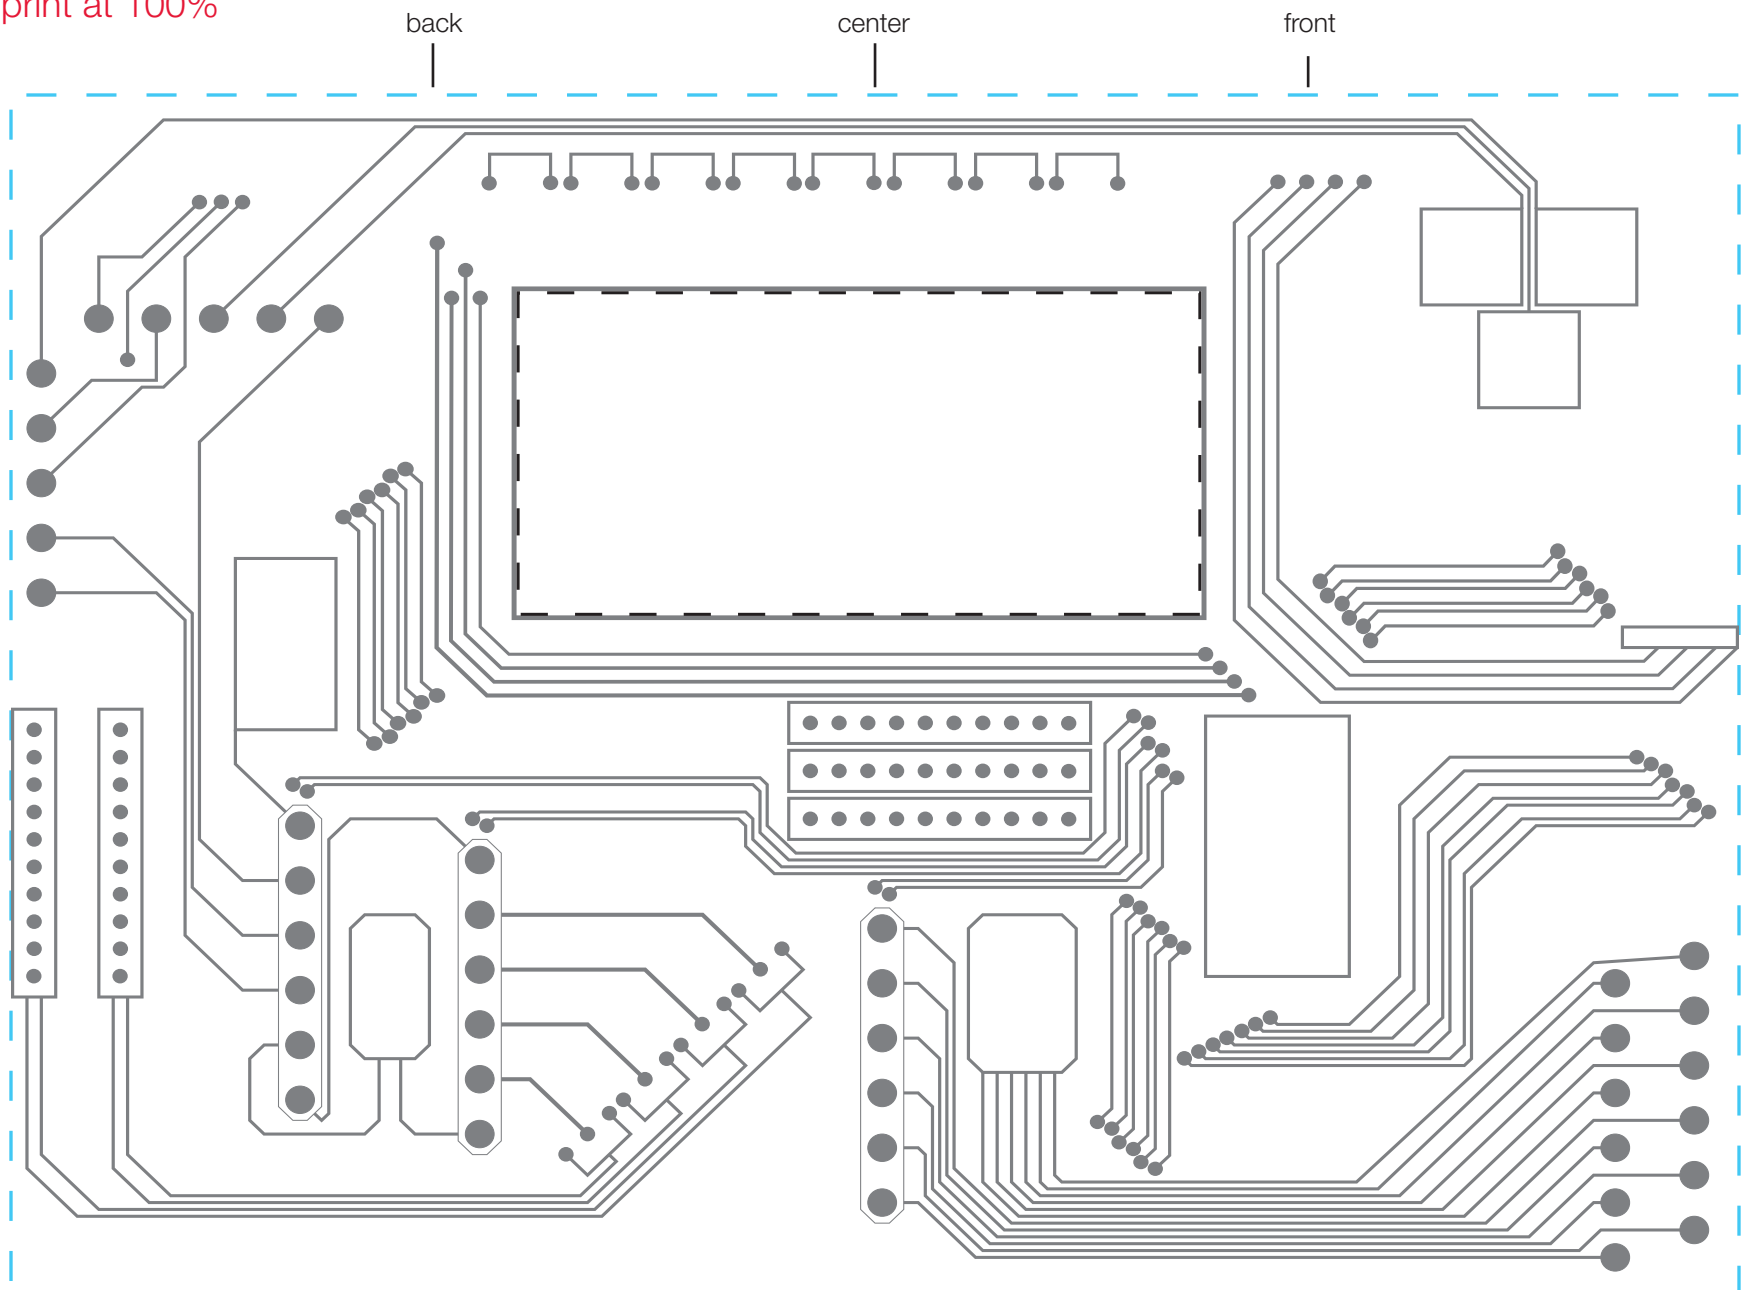

# design template

imprint at 100%

# design #107

# 34oz classic

AVAILABLE BOTTLE IMPRINT AREA (DASHED BLUE LINE) = 6.25"H X 9"W

AVAILABLE LOGO IMPRINT AREA (DASHED BLACK LINE) = 1.674"H X 3.55"W

ALTERING COLORS:  
PLEASE DESIGNATE PMS # TO CORRESPONDING COLOR #.  
PLEASE DO NOT CHANGE AMOUNT OF COLORS IN DESIGN

 pms 424  
(color #1)

**NOT A PROOF. FOR CONCEPT PURPOSES ONLY.**

item#: