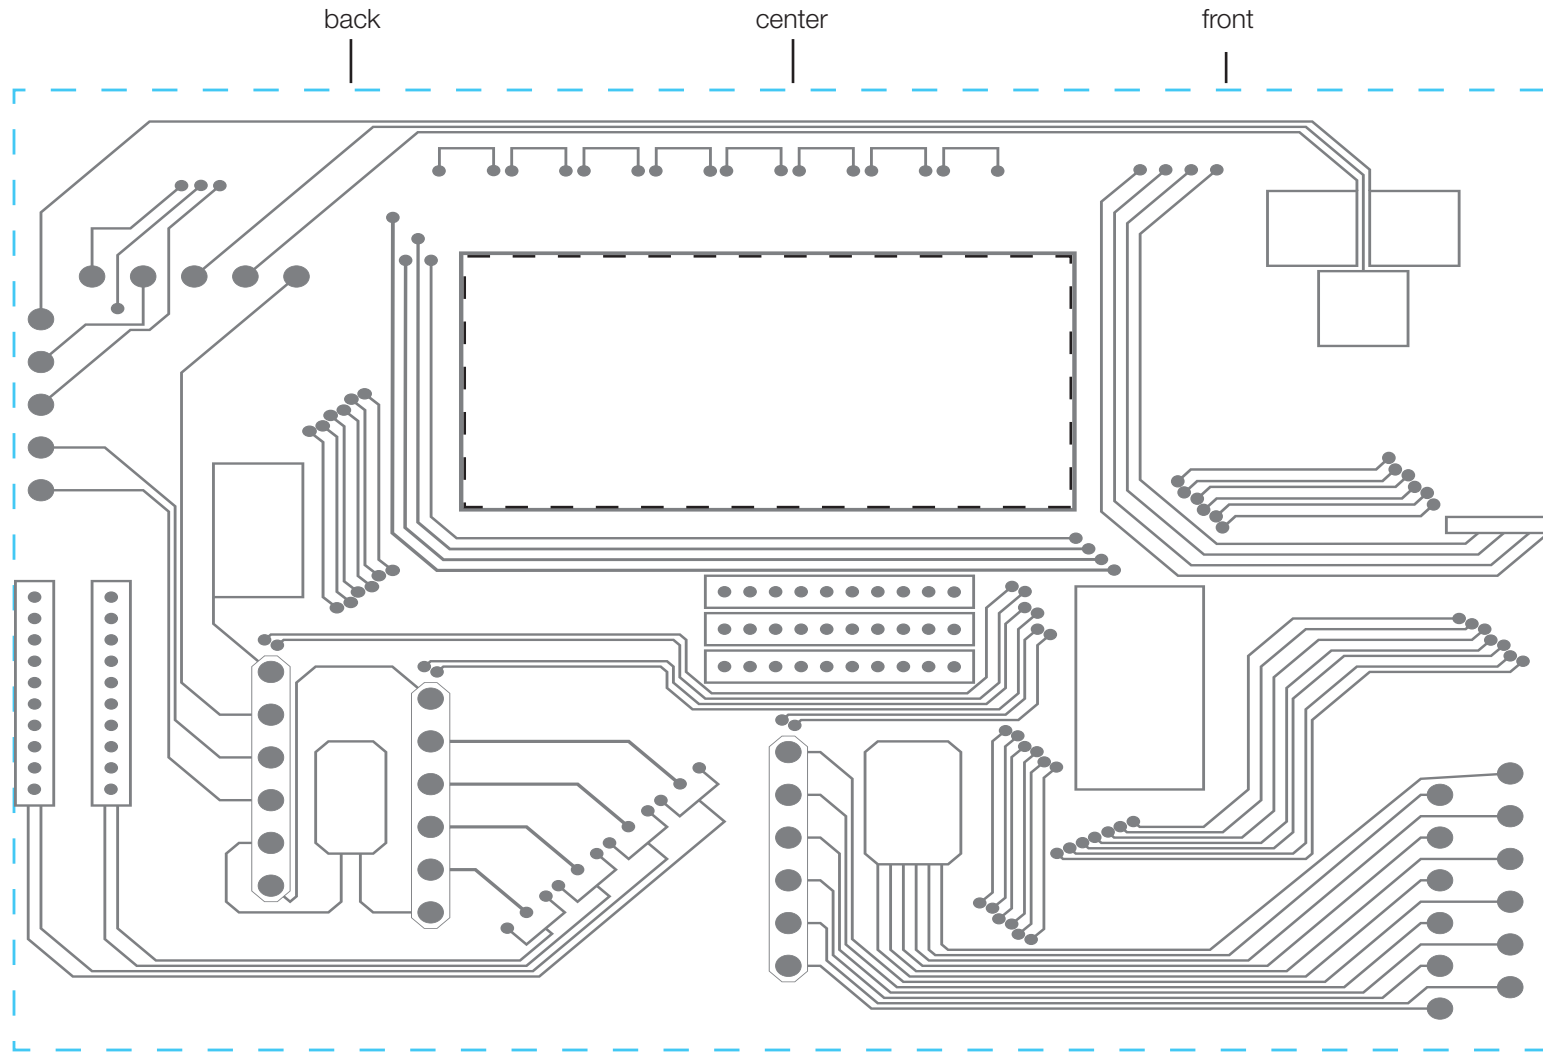

design template

imprint at 100%

design #107

24 oz classic

AVAILABLE BOTTLE IMPRINT AREA (DASHED BLUE LINE) = 5"H X 8"W

AVAILABLE LOGO IMPRINT AREA (DASHED BLACK LINE) = 1.306"H X 3.156"W

ALTERING COLORS:  
PLEASE DESIGNATE PMS # TO CORRESPONDING COLOR #.  
PLEASE DO NOT CHANGE AMOUNT OF COLORS IN DESIGN

  
pms 424  
(color #1)

NOT A PROOF. FOR CONCEPT PURPOSES ONLY.

item#: