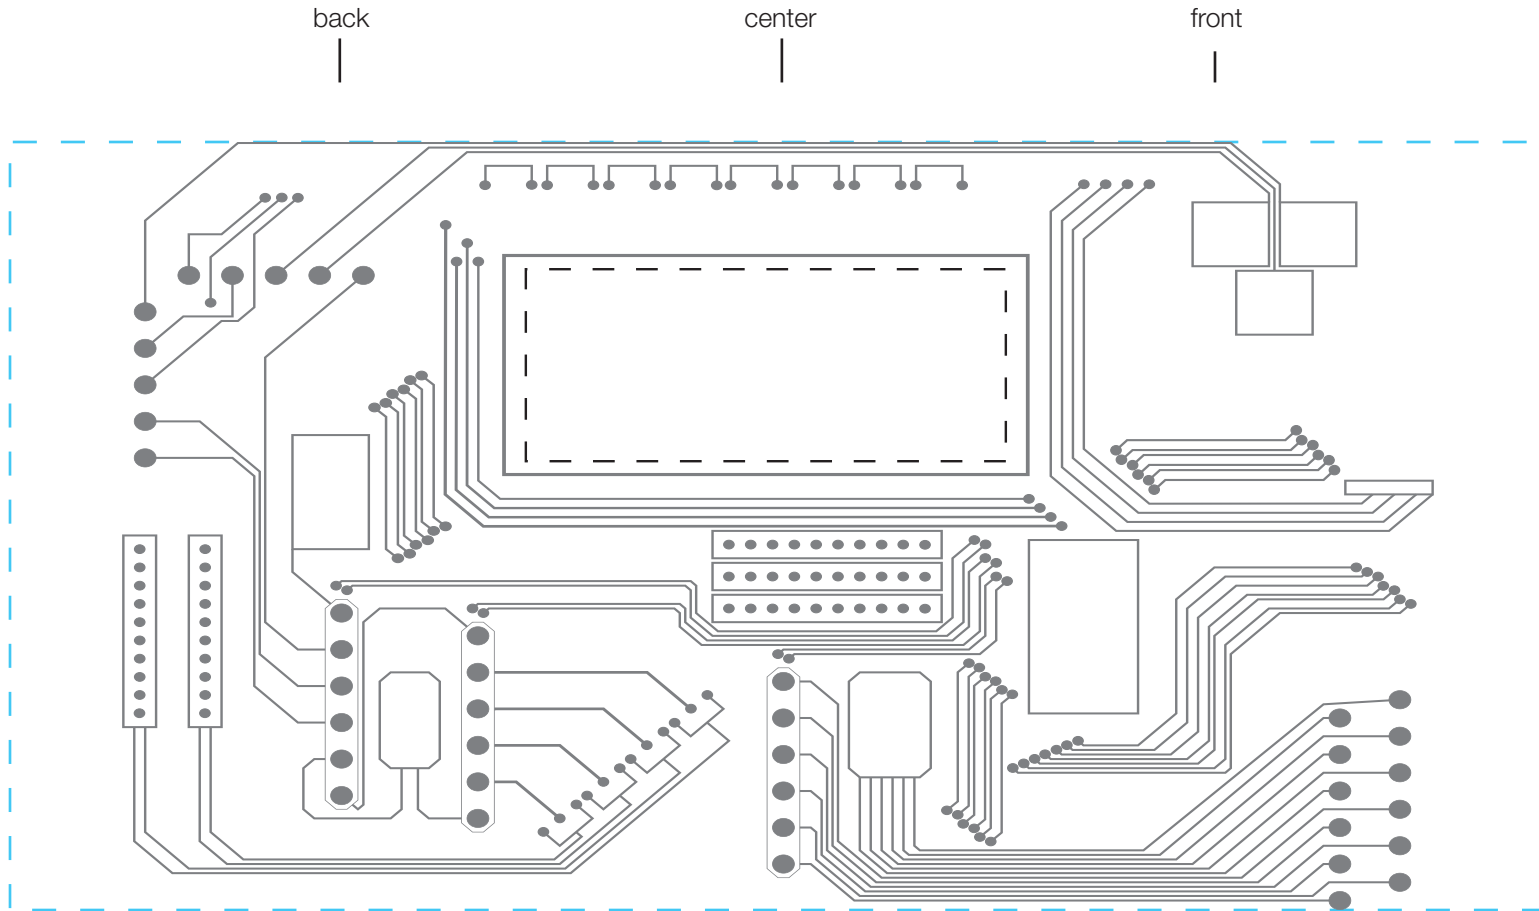

design template
imprint at 100%

design #107

20 oz classic

AVAILABLE BOTTLE IMPRINT AREA (DASHED BLUE LINE) = 4"H X 8"W

AVAILABLE LOGO IMPRINT AREA (DASHED BLACK LINE) = 1"H X 2.5"W

ALTERING COLORS:
PLEASE DESIGNATE PMS # TO CORRESPONDING COLOR #.
PLEASE DO NOT CHANGE AMOUNT OF COLORS IN DESIGN

pms 424
(color #1)

NOT A PROOF. FOR CONCEPT PURPOSES ONLY.

item#: