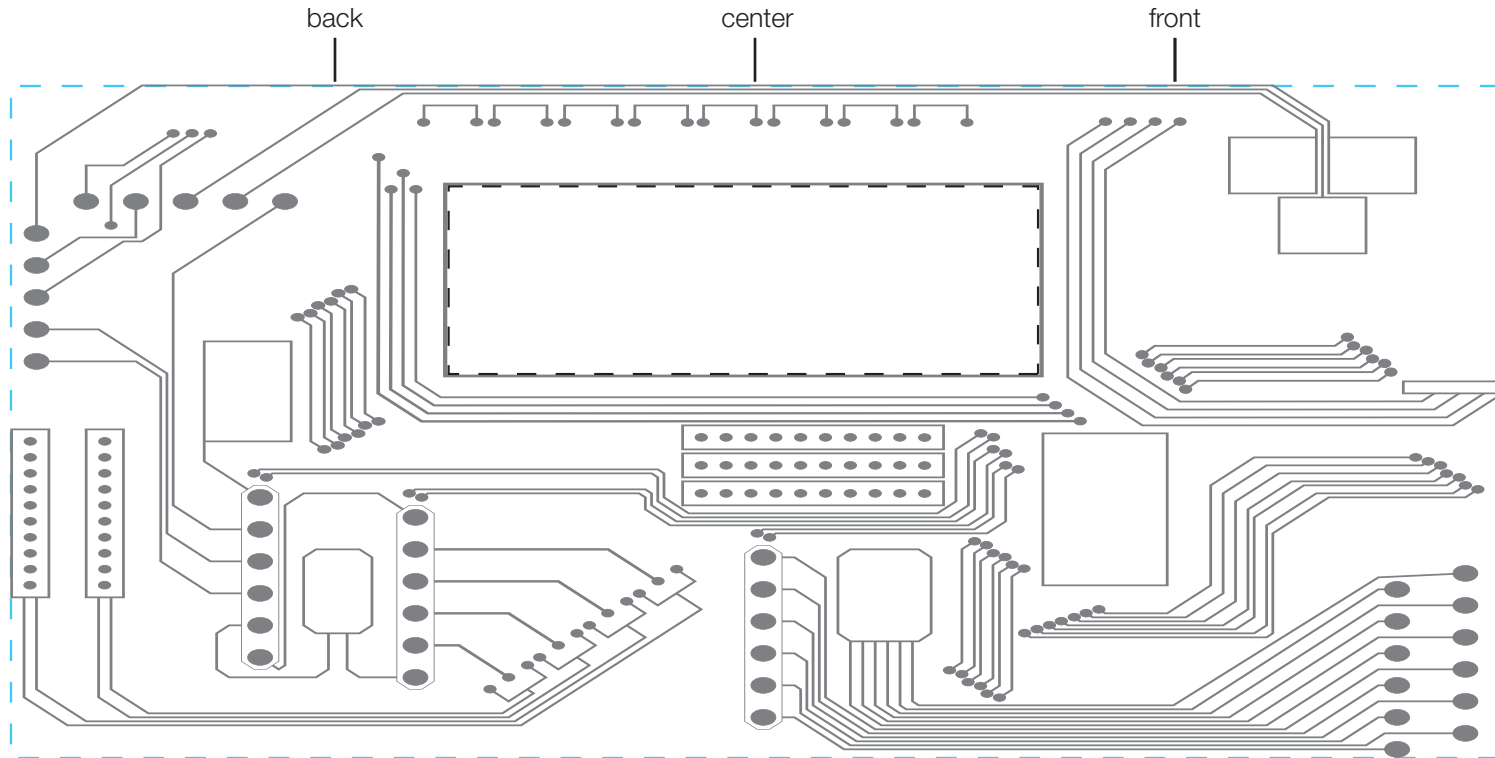

design template
imprint at 100%

design # 107

18oz bolt

AVAILABLE BOTTLE IMPRINT AREA (DASHED BLUE LINE) = 3.5"H X 7.75"W

AVAILABLE LOGO IMPRINT AREA (DASHED BLACK LINE) = .97"H X 3.06"W

ALTERING COLORS:
PLEASE DESIGNATE PMS # TO CORRESPONDING COLOR #.
PLEASE DO NOT CHANGE AMOUNT OF COLORS IN DESIGN

NOT A PROOF. FOR CONCEPT PURPOSES ONLY.

■
pms 424
(color #1)

item#: