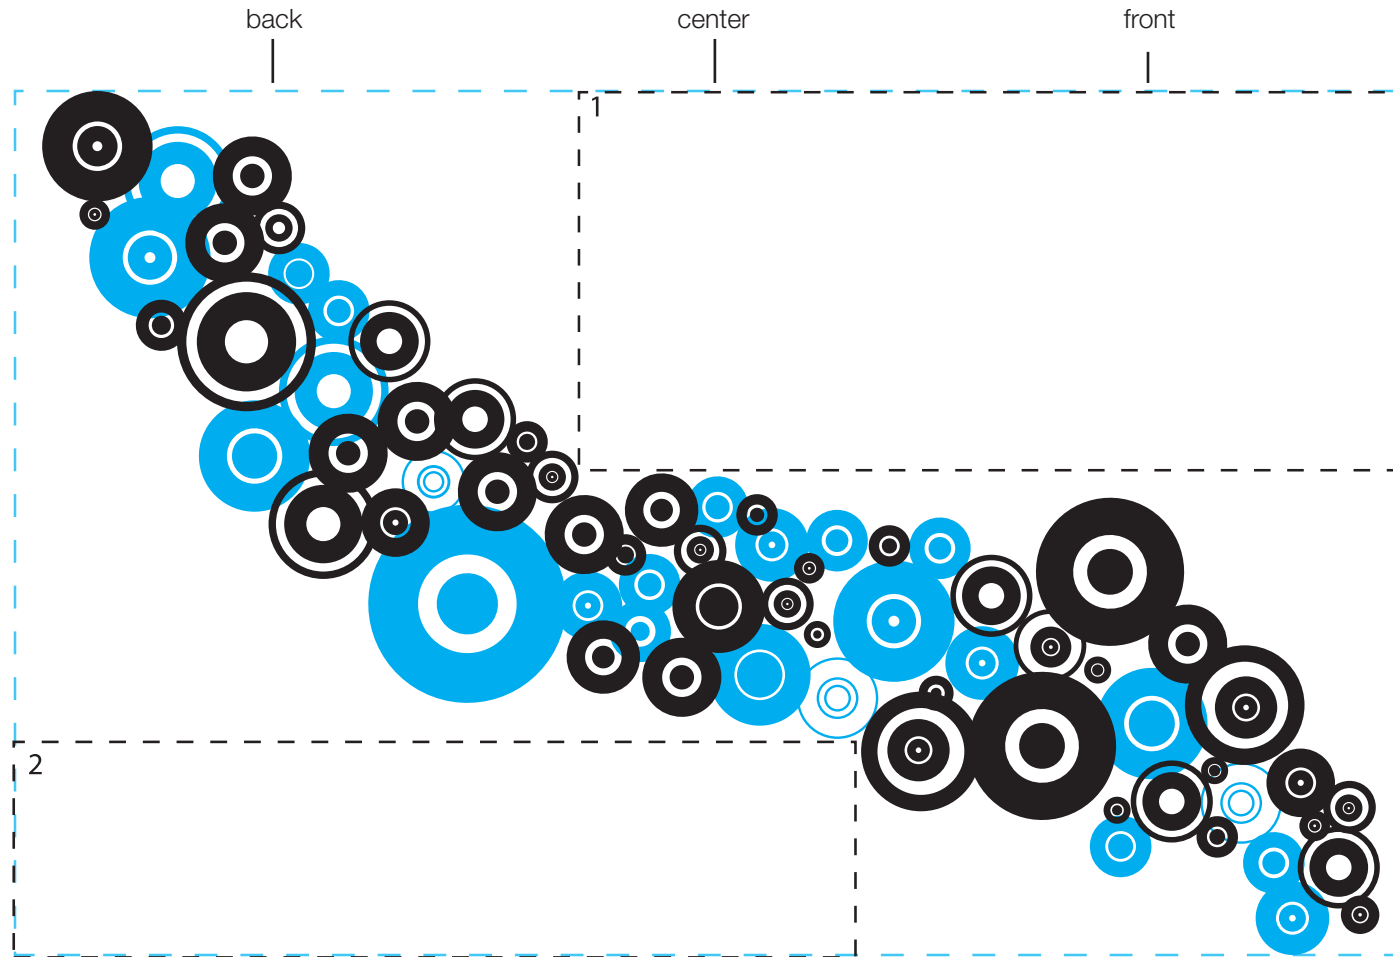

design template

imprint at 100%

design #106

24oz freedom

AVAILABLE BOTTLE IMPRINT AREA (DASHED BLUE LINE) = 4.5"H X 7.25"W

1) AVAILABLE LOGO IMPRINT AREA (DASHED BLACK LINE) = 1.968"H X 4.293"W

2) AVAILABLE LOGO IMPRINT AREA (DASHED BLACK LINE) = 1.122"H X 4.384"W

ALTERING COLORS:
PLEASE DESIGNATE PMS # TO CORRESPONDING COLOR #.
PLEASE DO NOT CHANGE AMOUNT OF COLORS IN DESIGN

CYAN
(color #1)

BLACK
(color #2)

NOT A PROOF. FOR CONCEPT PURPOSES ONLY.

item#: