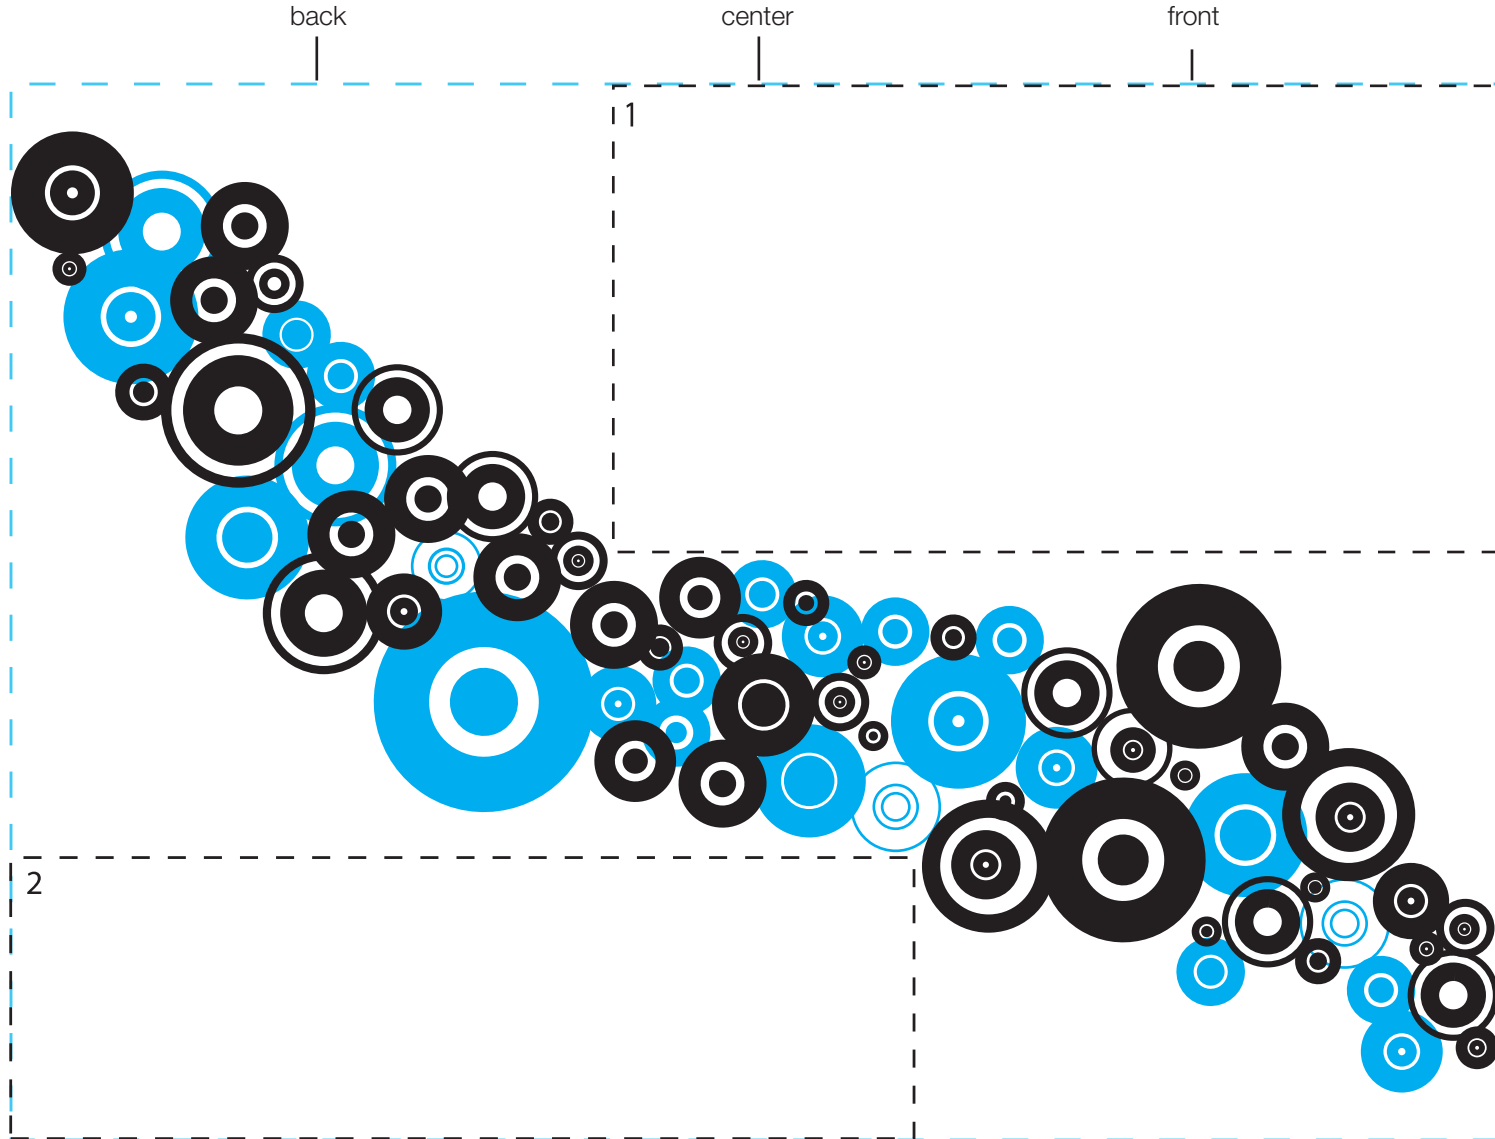

# design template

imprint at 100%

# design #106

# 24 oz bolt

AVAILABLE BOTTLE IMPRINT AREA (DASHED BLUE LINE) = 5.5"H X 7.75"W

1) AVAILABLE LOGO IMPRINT AREA (DASHED BLACK LINE) = 2.428"H X 4.612"W

ALTERING COLORS:  
PLEASE DESIGNATE PMS # TO CORRESPONDING COLOR #.  
PLEASE DO NOT CHANGE AMOUNT OF COLORS IN DESIGN

2) AVAILABLE LOGO IMPRINT AREA (DASHED BLACK LINE) = 1.463"H X 4.704"W

NOT A PROOF. FOR CONCEPT PURPOSES ONLY.

item#:

  
CYAN  
(color #1)

  
BLACK  
(color #2)