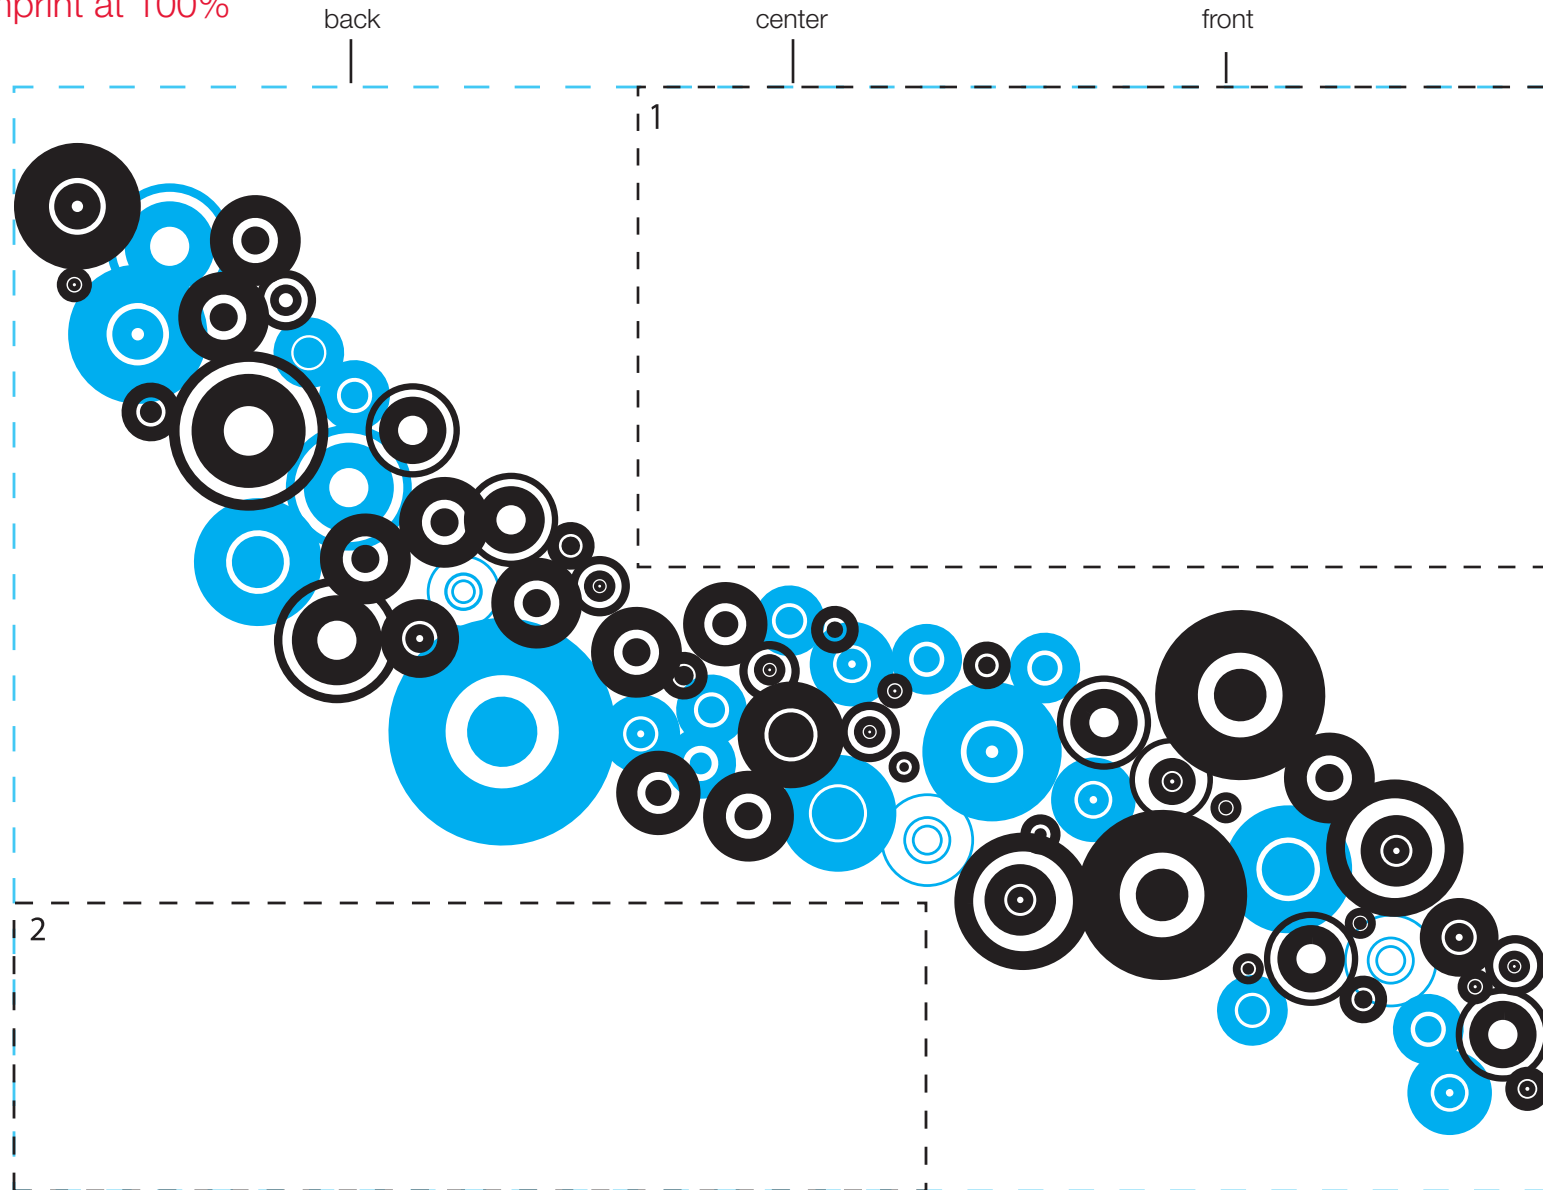

# design template

# design #106

24 oz aluminum classic

imprint at 100%

AVAILABLE BOTTLE IMPRINT AREA (DASHED BLUE LINE) = 5.75"H X 8"W

1) AVAILABLE LOGO IMPRINT AREA (DASHED BLACK LINE) = 2.5"H X 4.75"W

2) AVAILABLE LOGO IMPRINT AREA (DASHED BLACK LINE) = 1.5"H X 4.75"W

ALTERING COLORS:  
PLEASE DESIGNATE PMS # TO CORRESPONDING COLOR #.  
PLEASE DO NOT CHANGE AMOUNT OF COLORS IN DESIGN

CYAN  
(color #1)

BLACK  
(color #2)

NOT A PROOF. FOR CONCEPT PURPOSES ONLY.

item#: