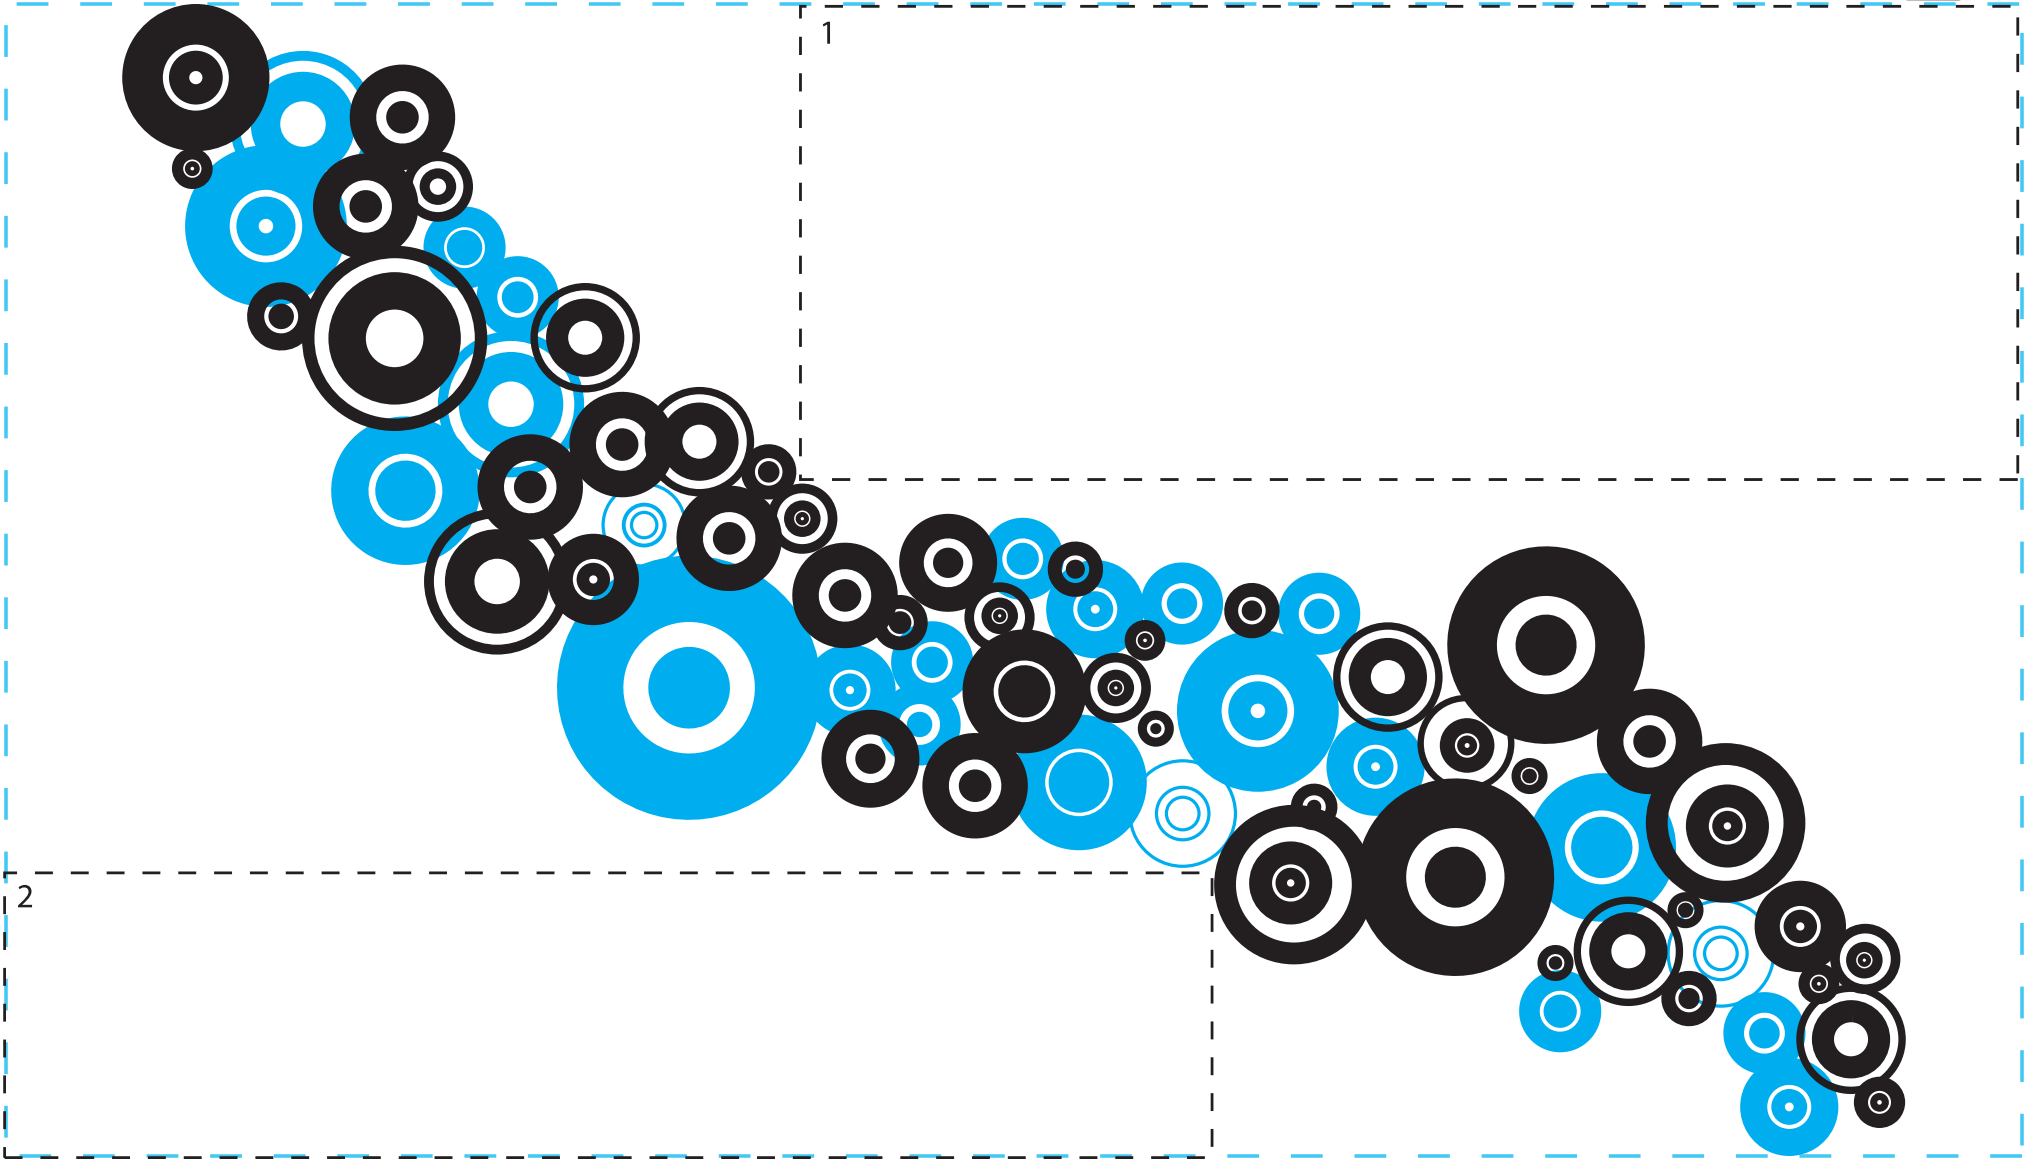

design template

imprint at 100%

design #106

44oz bolt

back

center

front

AVAILABLE BOTTLE IMPRINT AREA (DASHED BLUE LINE) = 6"H X 10.5"W

1) AVAILABLE LOGO IMPRINT AREA (DASHED BLACK LINE) = 2.464"H X 6.466"W

2) AVAILABLE LOGO IMPRINT AREA (DASHED BLACK LINE) = 1.483"H X 6.389"W

ALTERING COLORS:
PLEASE DESIGNATE PMS # TO CORRESPONDING COLOR #.
PLEASE DO NOT CHANGE AMOUNT OF COLORS IN DESIGN

NOT A PROOF. FOR CONCEPT PURPOSES ONLY.

item#:

 CYAN
(color #1)

 BLACK
(color #2)