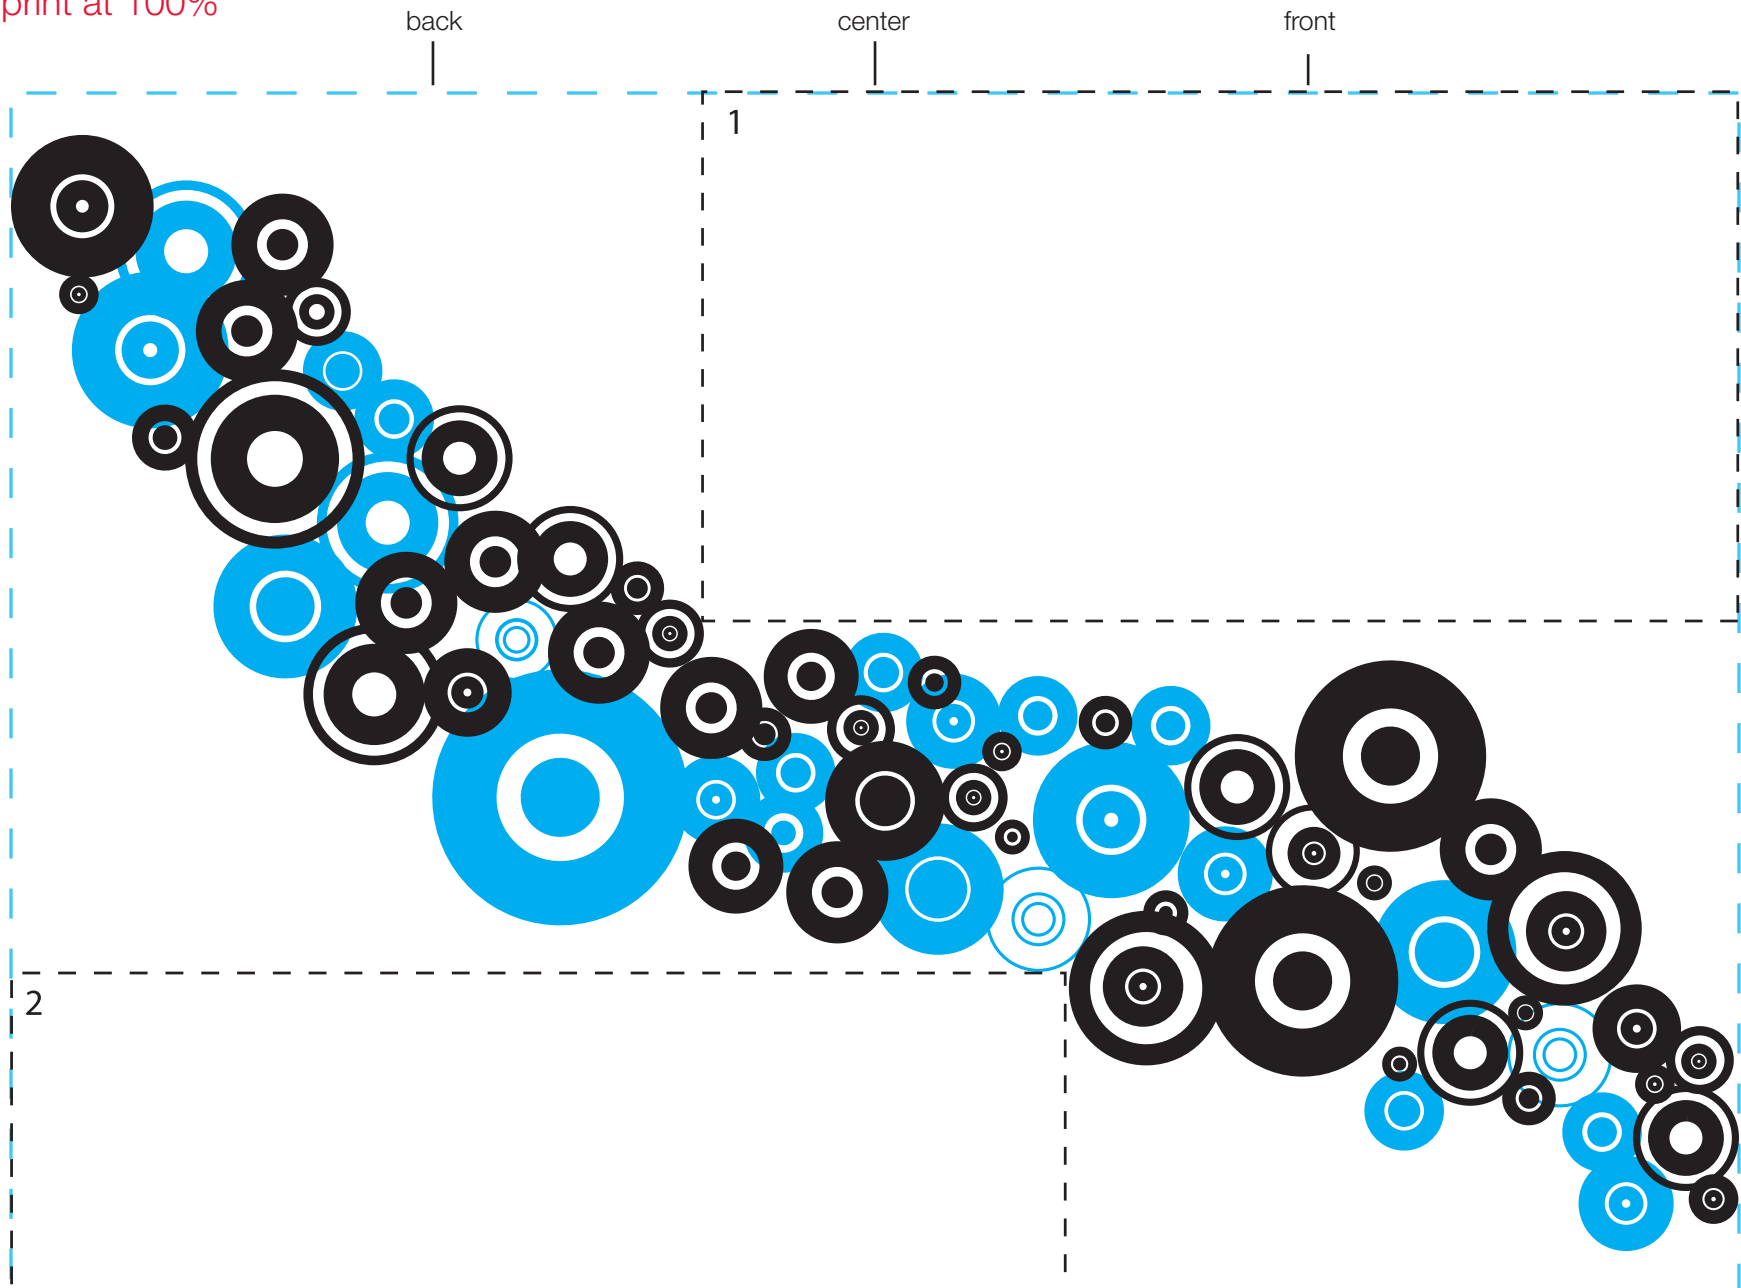

design template

imprint at 100%

design #106

34oz classic

AVAILABLE BOTTLE IMPRINT AREA (DASHED BLUE LINE) = 6.25"H X 9"W

1) AVAILABLE LOGO IMPRINT AREA (DASHED BLACK LINE) = 2.756"H X 5.391"W

2) AVAILABLE LOGO IMPRINT AREA (DASHED BLACK LINE) = 1.661"H X 5.487"W

ALTERING COLORS:
PLEASE DESIGNATE PMS # TO CORRESPONDING COLOR #.
PLEASE DO NOT CHANGE AMOUNT OF COLORS IN DESIGN

NOT A PROOF. FOR CONCEPT PURPOSES ONLY.

item#:

CYAN
(color #1)

BLACK
(color #2)