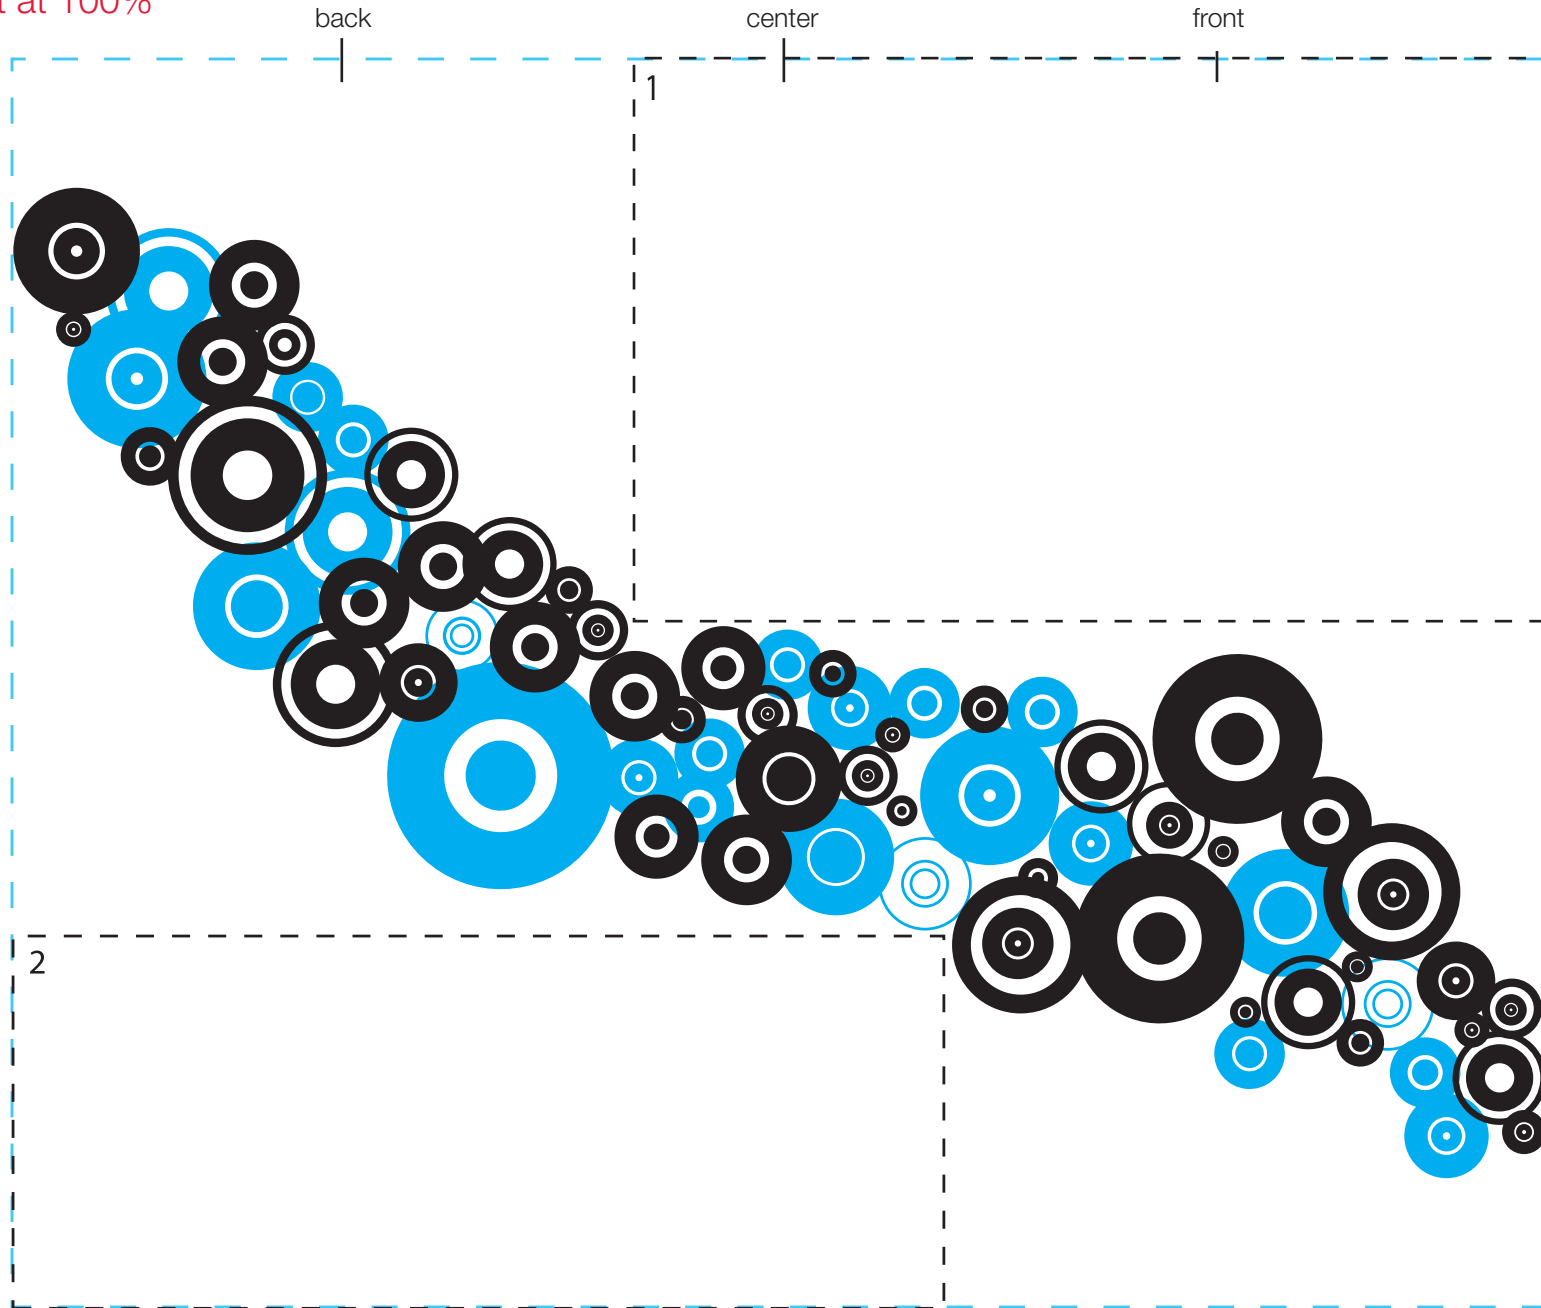

design template

imprint at 100%

design #106

32 oz duo

AVAILABLE BOTTLE IMPRINT AREA (DASHED BLUE LINE) = 6.5"H X 8"W

1) AVAILABLE LOGO IMPRINT AREA (DASHED BLACK LINE) = 2.932"H X 4.753"W

2) AVAILABLE LOGO IMPRINT AREA (DASHED BLACK LINE) = 1.938"H X 4.848"W

ALTERING COLORS:
PLEASE DESIGNATE PMS # TO CORRESPONDING COLOR #.
PLEASE DO NOT CHANGE AMOUNT OF COLORS IN DESIGN

item#:

 CYAN
(color #1)

 BLACK
(color #2)

NOT A PROOF. FOR CONCEPT PURPOSES ONLY.