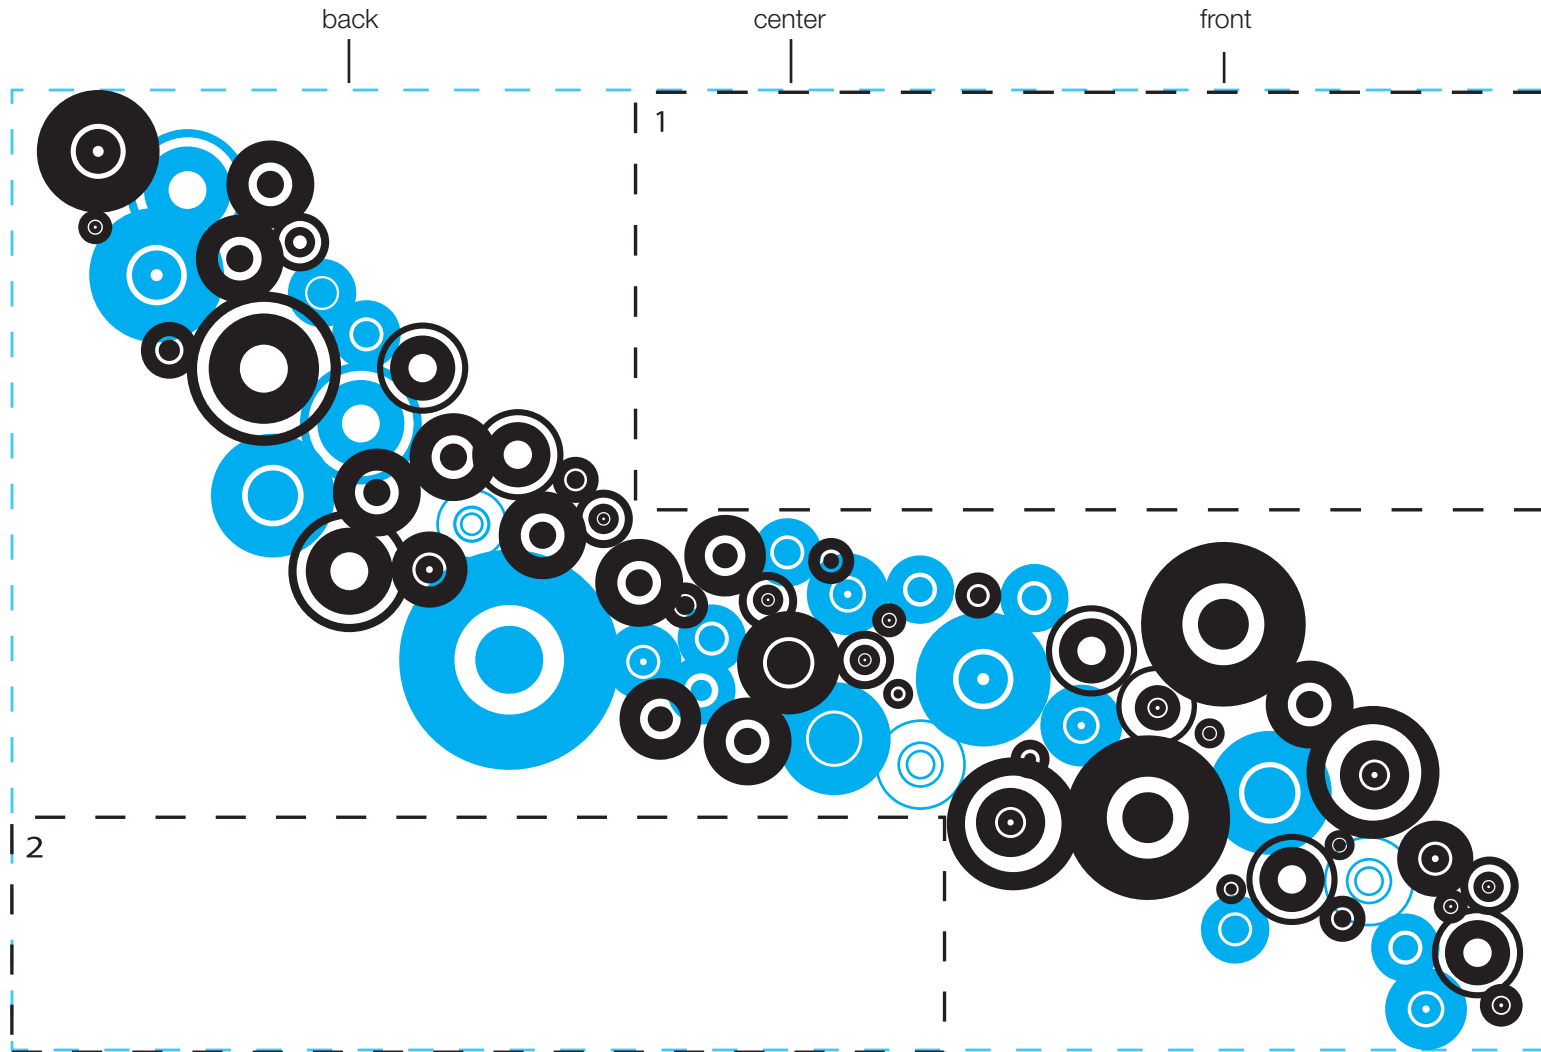

design template
imprint at 100%

design #106

24 oz classic

AVAILABLE BOTTLE IMPRINT AREA (DASHED BLUE LINE) = 5"H X 8"W

1) AVAILABLE LOGO IMPRINT AREA (DASHED BLACK LINE) = 2.174"H X 4.734"W

2) AVAILABLE LOGO IMPRINT AREA (DASHED BLACK LINE) = 1.223"H X 4.857"W

ALTERING COLORS:
PLEASE DESIGNATE PMS # TO CORRESPONDING COLOR #.
PLEASE DO NOT CHANGE AMOUNT OF COLORS IN DESIGN

CYAN
(color #1)
item#:

BLACK
(color #2)

NOT A PROOF. FOR CONCEPT PURPOSES ONLY.