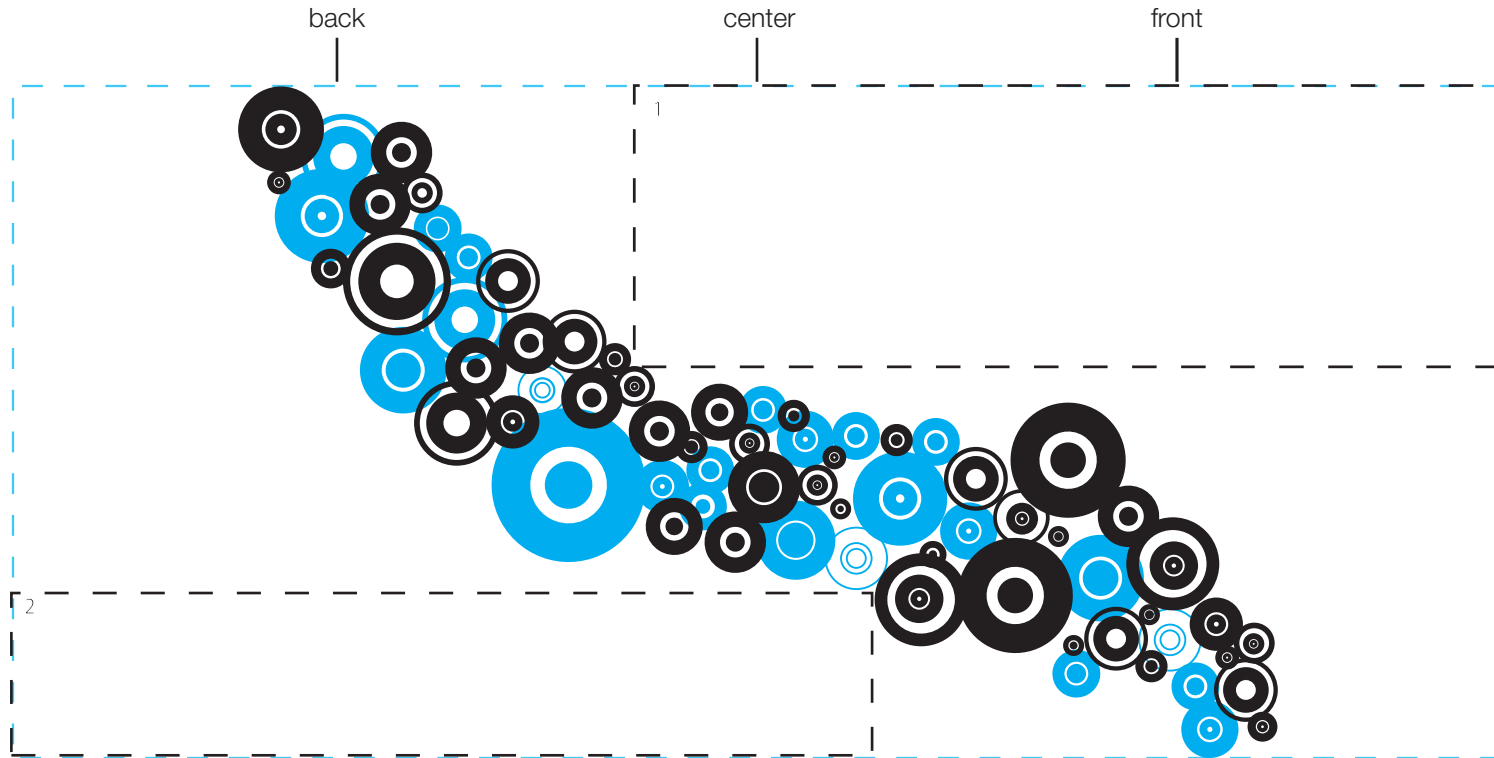

design template
imprint at 100%

design #106

18oz bolt

AVAILABLE BOTTLE IMPRINT AREA (DASHED BLUE LINE) = 3.5"H X 7.75"W

ALTERING COLORS:
PLEASE DESIGNATE PMS # TO CORRESPONDING COLOR #.
PLEASE DO NOT CHANGE AMOUNT OF COLORS IN DESIGN

NOT A PROOF. FOR CONCEPT PURPOSES ONLY.

1) AVAILABLE LOGO IMPRINT AREA (DASHED BLACK LINE) = 1.465"H X 4.508"W

2) AVAILABLE LOGO IMPRINT AREA (DASHED BLACK LINE) = .845"H X 4.482"W

CYAN
(color #1)

BLACK
(color #2)