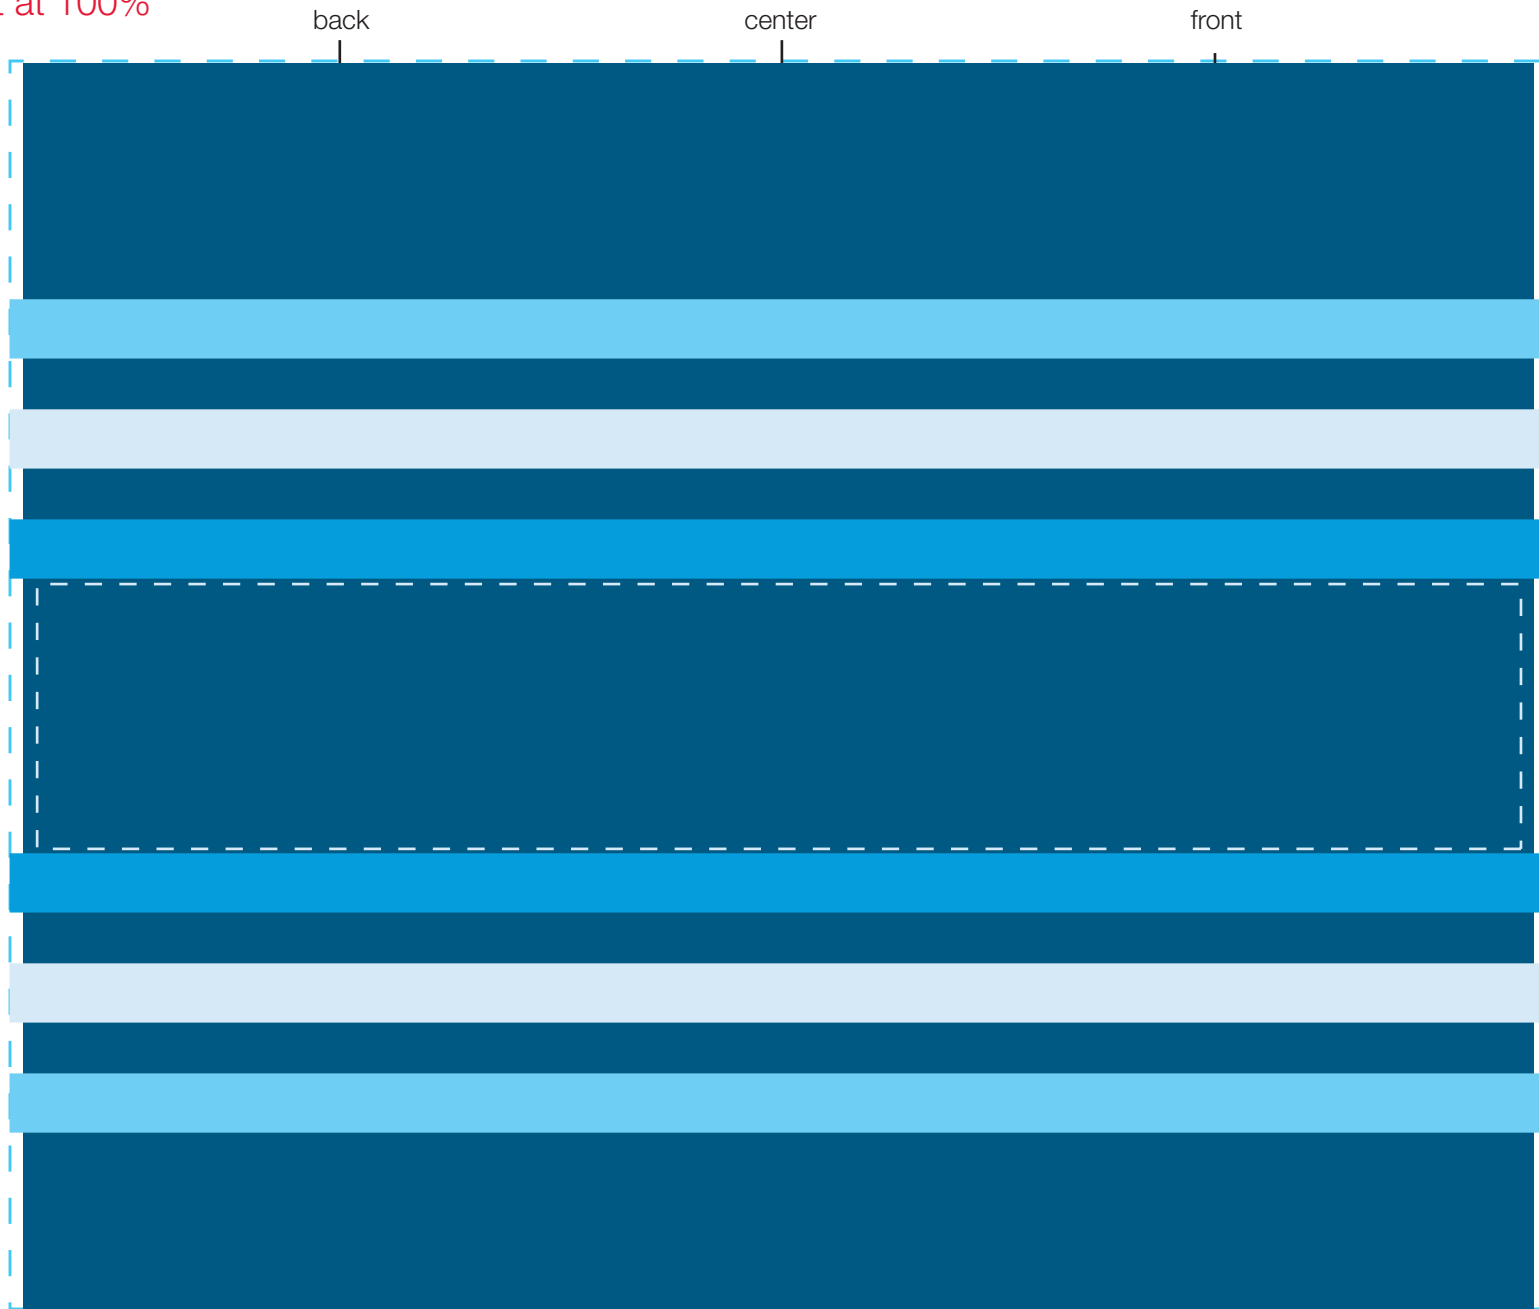

design template

imprint at 100%

design #105

32 oz duo

AVAILABLE BOTTLE IMPRINT AREA (DASHED BLUE LINE) = 6.5"H X 8"W

AVAILABLE LOGO IMPRINT AREA (DASHED BLACK LINE) = 1.379"H X 7.728"W

ALTERING COLORS:

PLEASE DESIGNATE PMS # TO CORRESPONDING COLOR #.

PLEASE DO NOT CHANGE AMOUNT OF COLORS IN DESIGN

NOT A PROOF. FOR CONCEPT PURPOSES ONLY.

item#:

pms 3025
(color #1)

pms 656
(color #2)

pms 297
(color #3)

pms 299
(color #4)